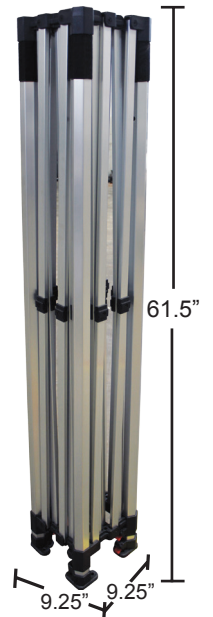

FAST SHADE

Visit
www.GetTent.com
for Printing Options &
to Order Online!

Package Includes

Qty:	Item:
1	10x10 Aluminum Frame
1	500 Denier Polyester Top
4	Steel Pins
4	Tie Down Ropes
1	10x10 Roller Bag

Sidewalls, Backdrops, Rail Skirts & other Accessories are optional.

Shipping Weights & Sizes

Frame Shipping Box Size:
11.5" x 11.75" x 63"
Weight: 41 lbs

Dimensions/Other

Frame Sizes: 10x10, 40 mm
Side to Side: 119.5"
Upper Leg: 2"
Lower Leg: 1 5/8"
Truss size: 1" x 1/2"
Peak Pole: 1"
Peak Height: 52.5"
Valance Height first hole: 73"
Peak Height Comp/open: 135.5"
Valance Height Comp/op: 85"
Leg adjustments: 5 @ 3"
Feet: Die Cast PVC
Frame Material: Aluminum
Snap Button Style: Thumb button
Frame Closed Size: 9.25" x 9.25"
Height Closed: 61.5"
Frame Weight: 37 lbs
Frame Color: Silver
Frame Texture: Ribbed Alum

Frame Storage Size

Frame Wt. 37 lbs

* All measurements are approximate