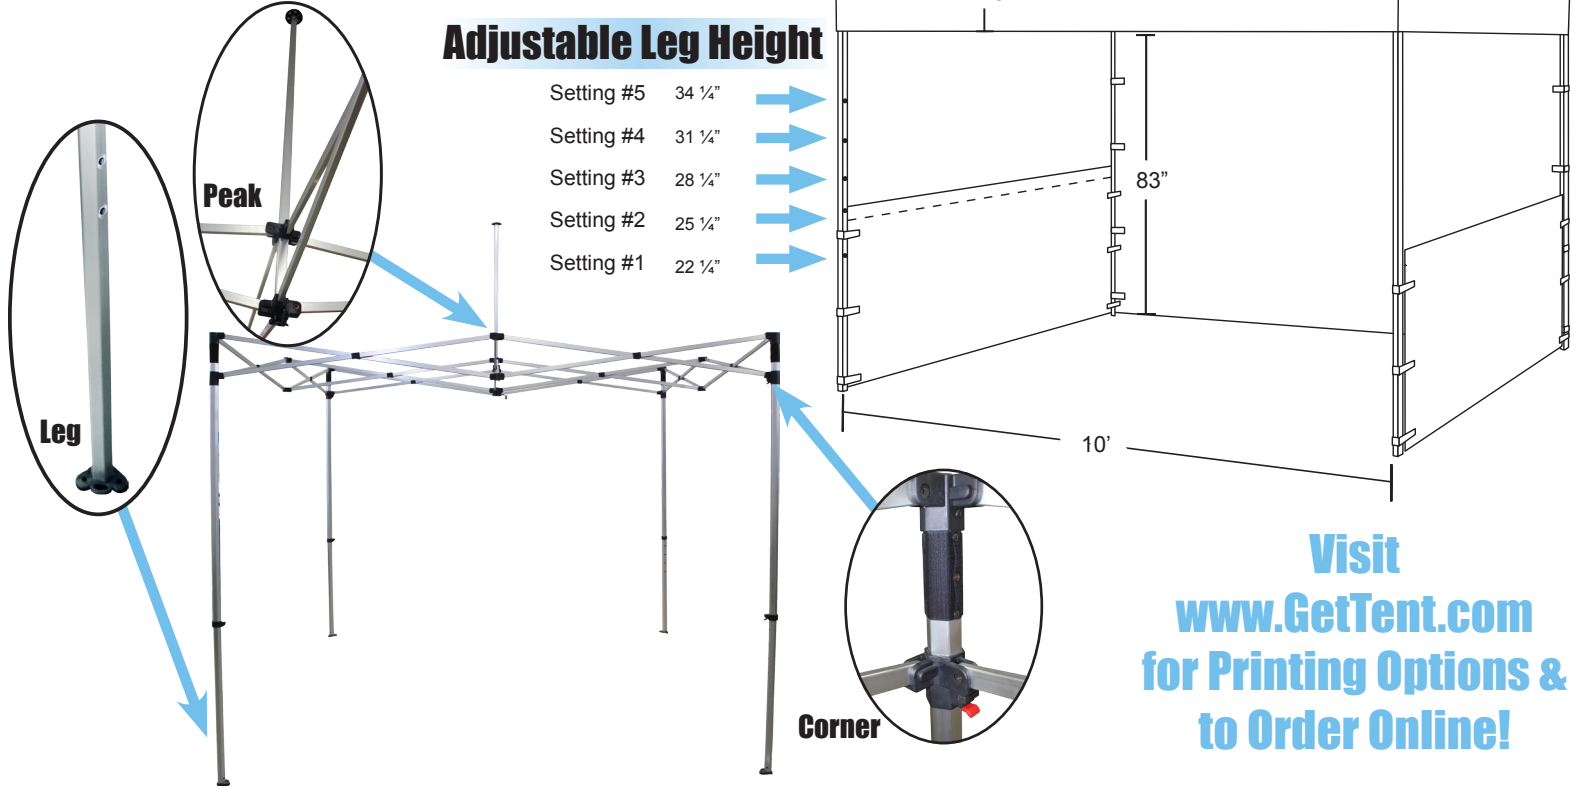

FAST SHADE

Visit
www.GetTent.com
for Printing Options &
to Order Online!

Package Includes

Qty:	Item:
1	10x10 Aluminum Frame
1	500 Denier Polyester Top
4	Steel Pins
4	Tie Down Ropes
1	10x10 Roller Bag

Sidewalls, Backdrops, Rail Skirts & other Accessories are optional.

Shipping Weights & Sizes

Frame Shipping Box Size:
11.5" x 11.75" x 63"
Weight: 41 lbs

Dimensions/Other

Frame Sizes: 10x10, 40 mm
Side to Side: 119.5"
Upper Leg: 2"
Lower Leg: 1 5/8"
Truss size: 1" x 1/2"
Peak Pole: 1"
Peak Height: 52.5"
Valance Height first hole: 73"
Peak Height Comp/open: 135.5"
Valance Height Comp/op: 85"
Leg adjustments: 5 @ 3"
Feet: Die Cast PVC
Frame Material: Aluminum
Snap Button Style: Thumb button
Frame Closed Size: 9.25" x 9.25"
Height Closed: 61.5"
Frame Weight: 37 lbs
Frame Color: Silver
Frame Texture: Ribbed Alum

Frame Storage Size

Frame Wt. 37 lbs

* All measurements are approximate