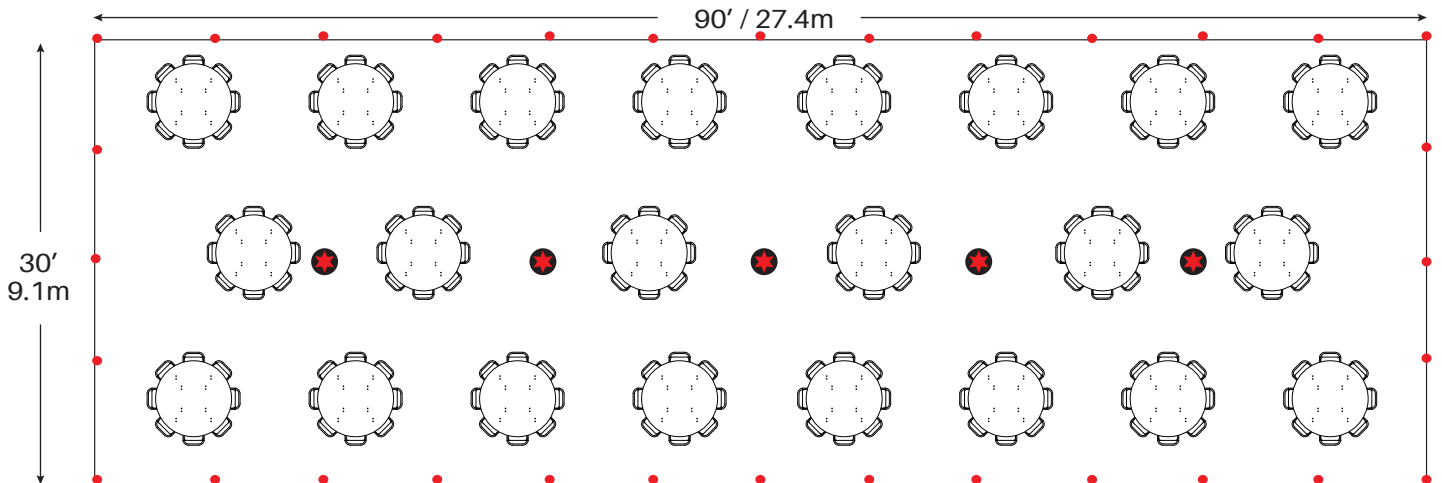

18 - 72" Round Tables  
180 - Chairs

22 - 60" Round Tables  
176 - Chairs

★ = Center Pole ● = Legs  
\*Minimum Seating Layouts\*

32 - 8' Banquet Tables  
320 - Chairs

44 - 6' Banquet Tables  
264 - Chairs

★ = Center Pole   ● = Legs  
\*Minimum Seating Layouts\*

Cathedral Seating - 336 Chairs