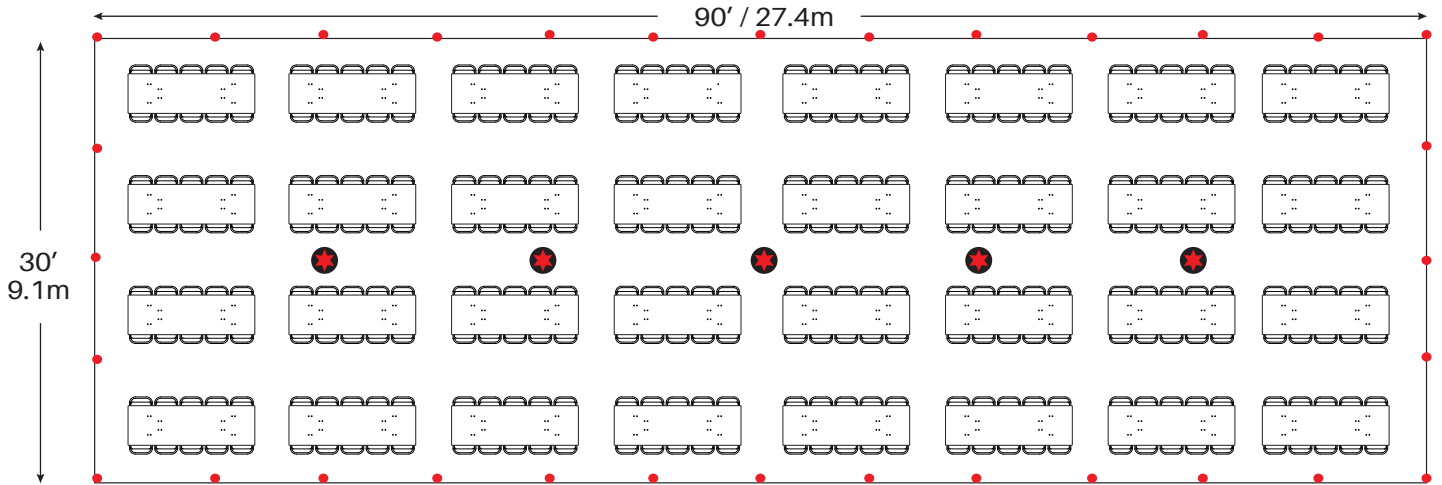

18 - 72" Round Tables  
180 - Chairs

22 - 60" Round Tables  
176 - Chairs

★ = Center Pole ● = Legs  
\*Minimum Seating Layouts\*

32 - 8' Banquet Tables  
320 - Chairs

44 - 6' Banquet Tables  
264 - Chairs

★ = Center Pole   ● = Legs  
\*Minimum Seating Layouts\*

Cathedral Seating - 336 Chairs