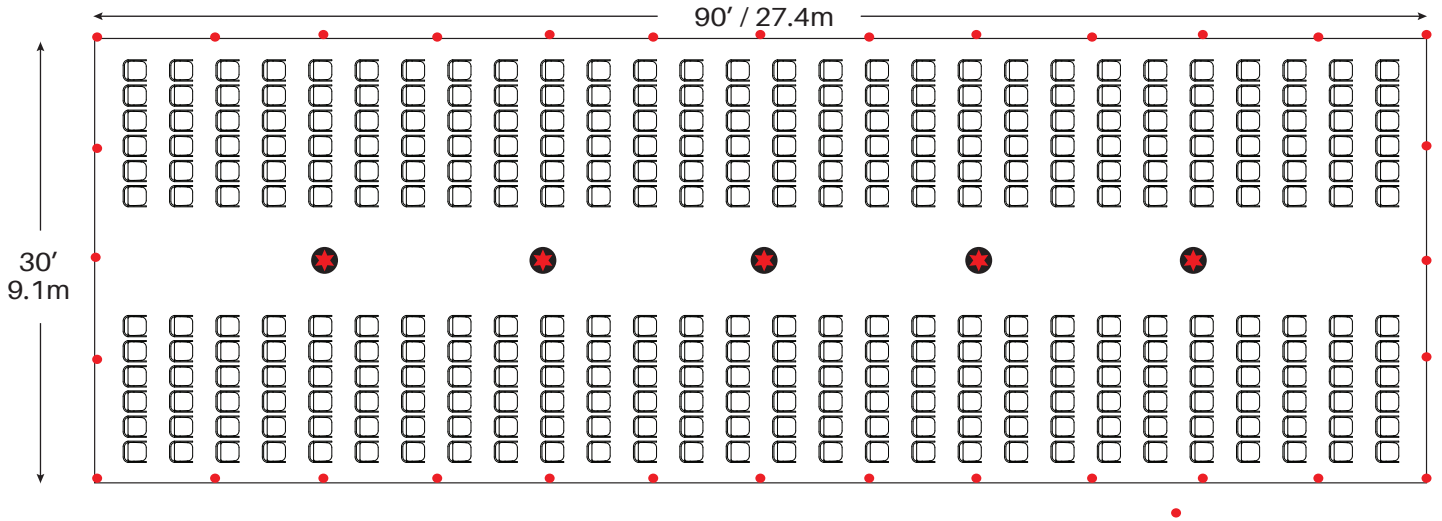

18 - 72" Round Tables  
180 - Chairs

22 - 60" Round Tables  
176 - Chairs

★ = Center Pole ● = Legs  
\*Minimum Seating Layouts\*

32 - 8' Banquet Tables  
320 - Chairs

44 - 6' Banquet Tables  
264 - Chairs

★ = Center Pole   ● = Legs  
\*Minimum Seating Layouts\*

Cathedral Seating - 336 Chairs