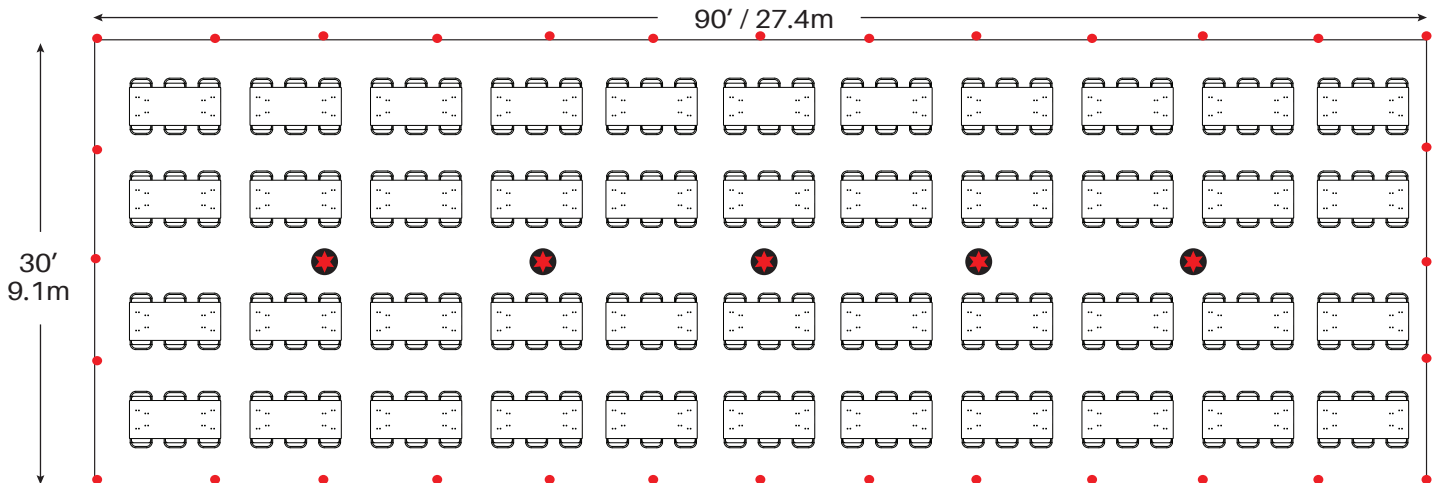

18 - 72" Round Tables  
180 - Chairs

22 - 60" Round Tables  
176 - Chairs

★ = Center Pole ● = Legs  
\*Minimum Seating Layouts\*

32 - 8' Banquet Tables  
320 - Chairs

44 - 6' Banquet Tables  
264 - Chairs

★ = Center Pole   ● = Legs  
\*Minimum Seating Layouts\*

Cathedral Seating - 336 Chairs