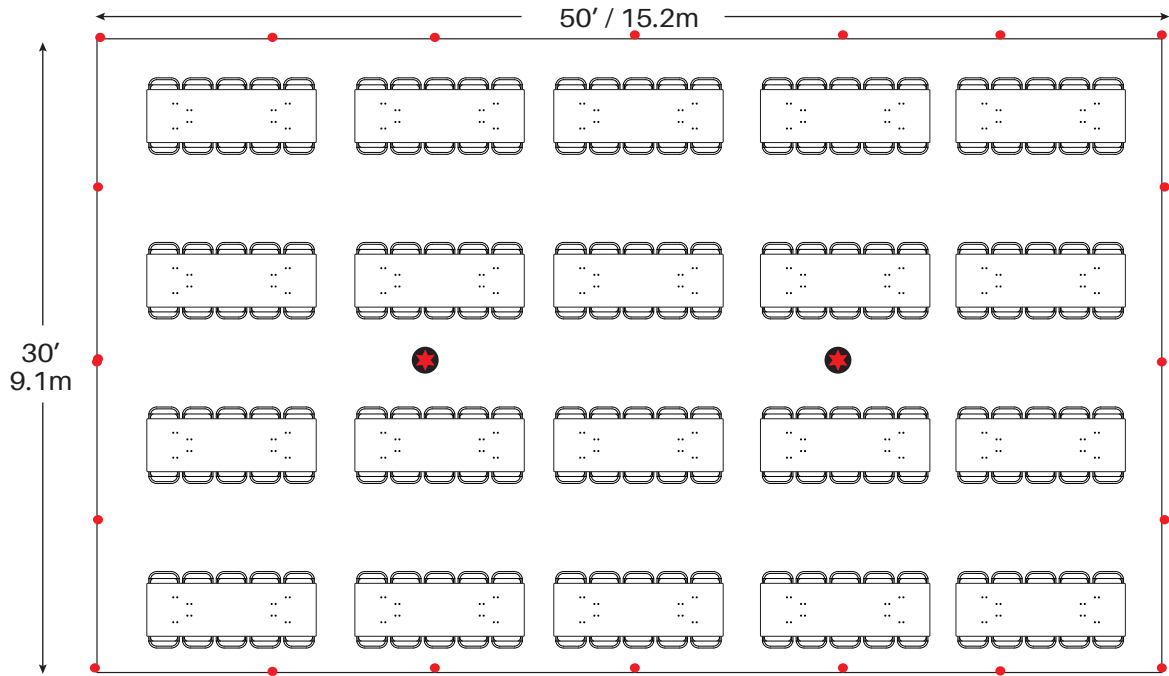

10 - 72" Round Tables
100 - Chairs

13 - 60" Round Tables
104 - Chairs

★ = Center Pole ● = Legs
Minimum Seating Layouts

20 - 8' Banquet Tables
200 - Chairs

24 - 6' Banquet Tables
144 - Chairs

★ = Center Pole ● = Legs
Minimum Seating Layouts

Cathedral Seating - 180 Chairs

★ = Center Pole ● = Legs
Minimum Seating Layouts