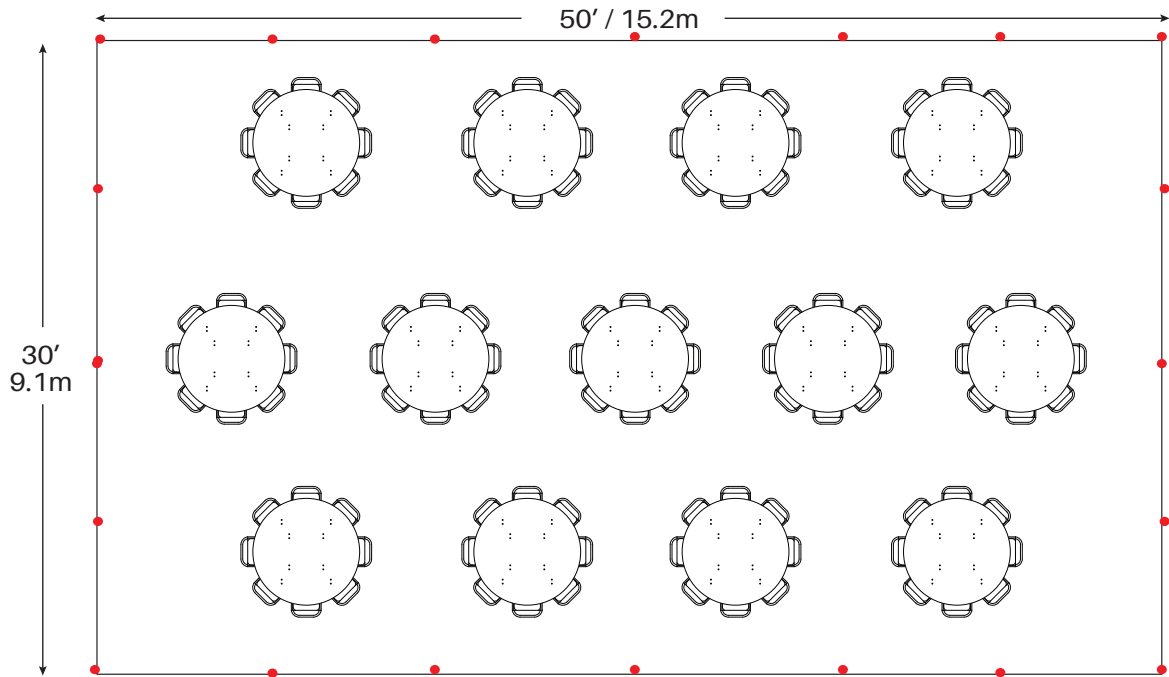

10 - 72" Round Tables
100 - Chairs

13 - 60" Round Tables
104 - Chairs

★ = Center Pole ● = Legs
Minimum Seating Layouts

20 - 8' Banquet Tables
200 - Chairs

24 - 6' Banquet Tables
144 - Chairs

★ = Center Pole ● = Legs
Minimum Seating Layouts

Cathedral Seating - 180 Chairs

★ = Center Pole ● = Legs
Minimum Seating Layouts