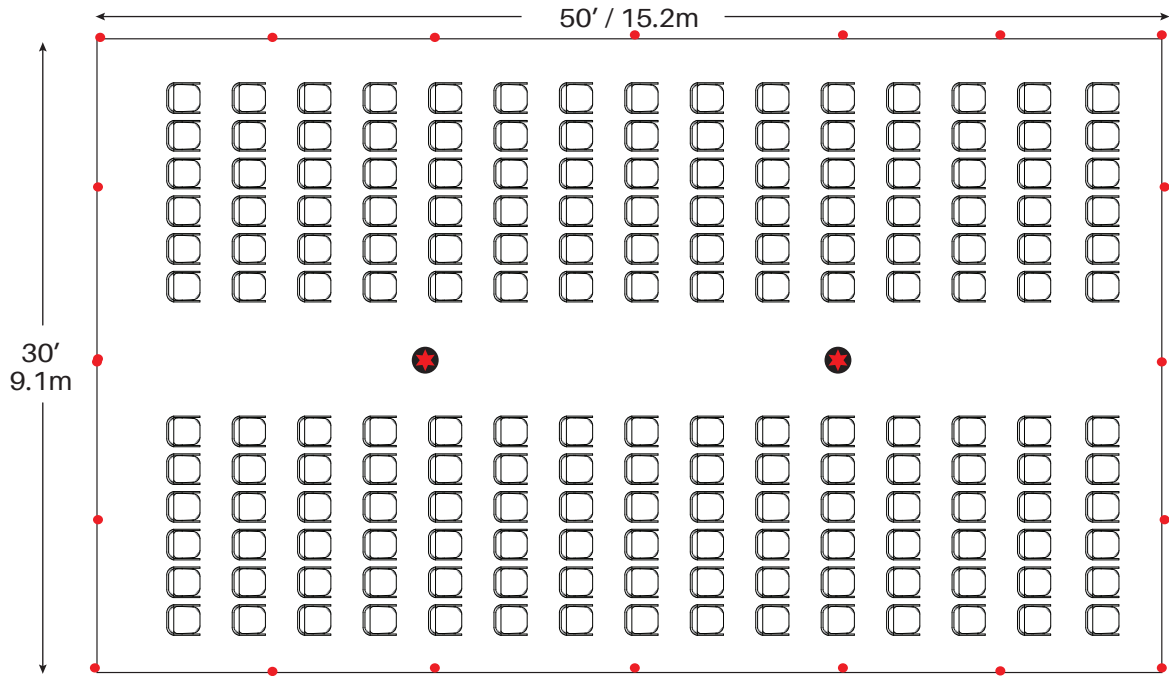

10 - 72" Round Tables
100 - Chairs

13 - 60" Round Tables
104 - Chairs

★ = Center Pole ● = Legs
Minimum Seating Layouts

20 - 8' Banquet Tables
200 - Chairs

24 - 6' Banquet Tables
144 - Chairs

★ = Center Pole ● = Legs
Minimum Seating Layouts

Cathedral Seating - 180 Chairs

★ = Center Pole ● = Legs
Minimum Seating Layouts