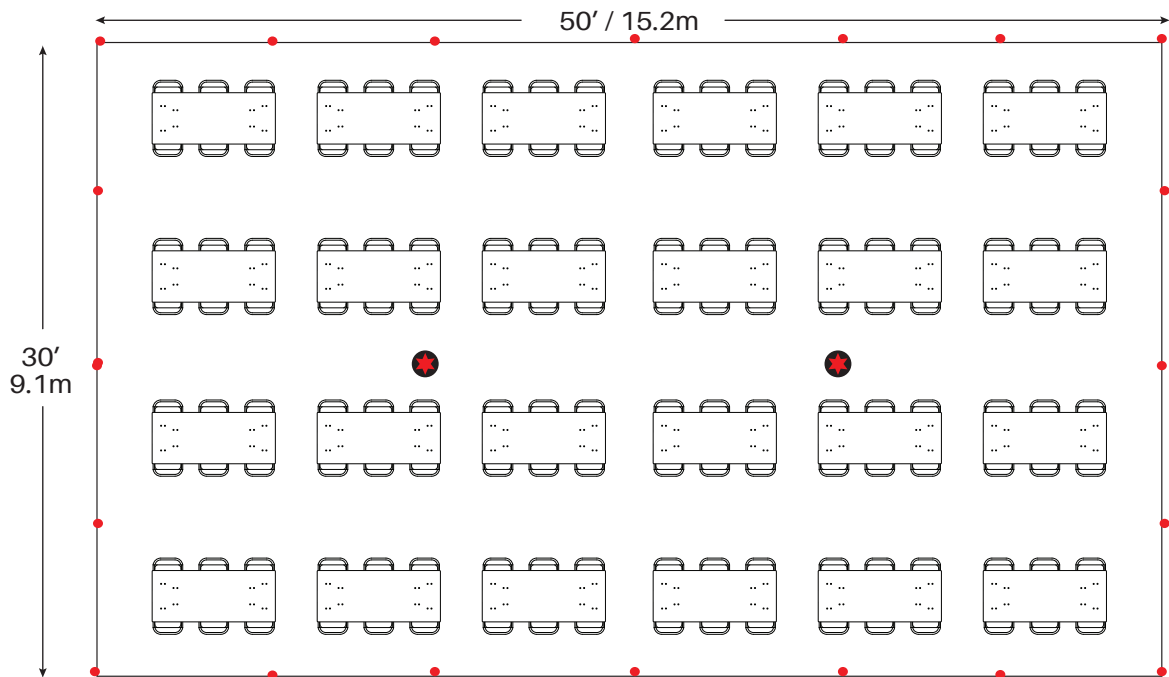

10 - 72" Round Tables
100 - Chairs

13 - 60" Round Tables
104 - Chairs

★ = Center Pole ● = Legs
Minimum Seating Layouts

20 - 8' Banquet Tables
200 - Chairs

24 - 6' Banquet Tables
144 - Chairs

★ = Center Pole ● = Legs
Minimum Seating Layouts

Cathedral Seating - 180 Chairs

★ = Center Pole ● = Legs
Minimum Seating Layouts