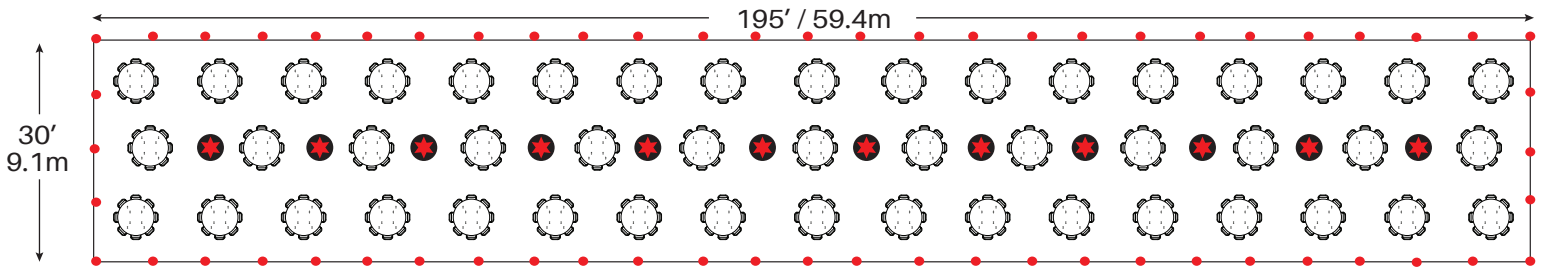

Event & Party Layout

30' x 195' / 9.1m x 59.4m Pole Tent

39 - 72" Round Tables
390 - Chairs

47 - 60" Round Tables
376 - Chairs

72 - 8' Banquet Tables
576 - Chairs

96 - 6' Banquet Tables
576 - Chairs

Event & Party Layout

30' x 195' / 9.1m x 59.4m Pole Tent

Cathedral Seating - 732 Chairs