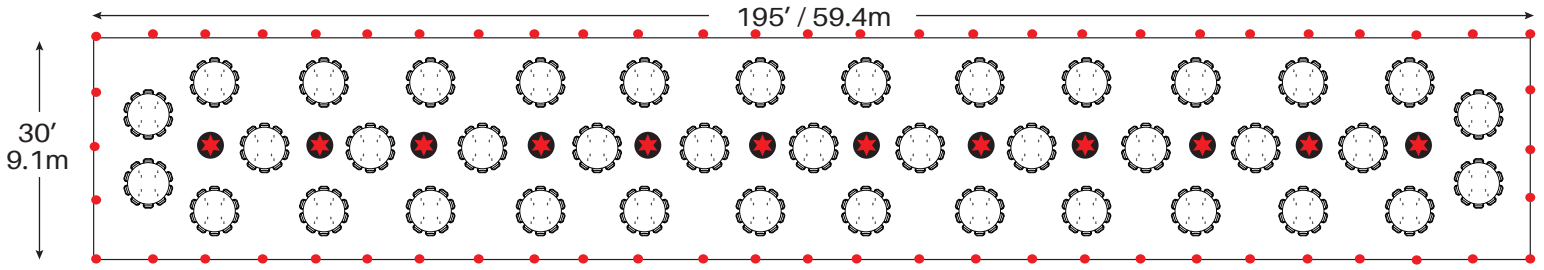

Event & Party Layout

30' x 195' / 9.1m x 59.4m Pole Tent

39 - 72" Round Tables
390 - Chairs

47 - 60" Round Tables
376 - Chairs

72 - 8' Banquet Tables
576 - Chairs

96 - 6' Banquet Tables
576 - Chairs

Event & Party Layout

30' x 195' / 9.1m x 59.4m Pole Tent

Cathedral Seating - 732 Chairs