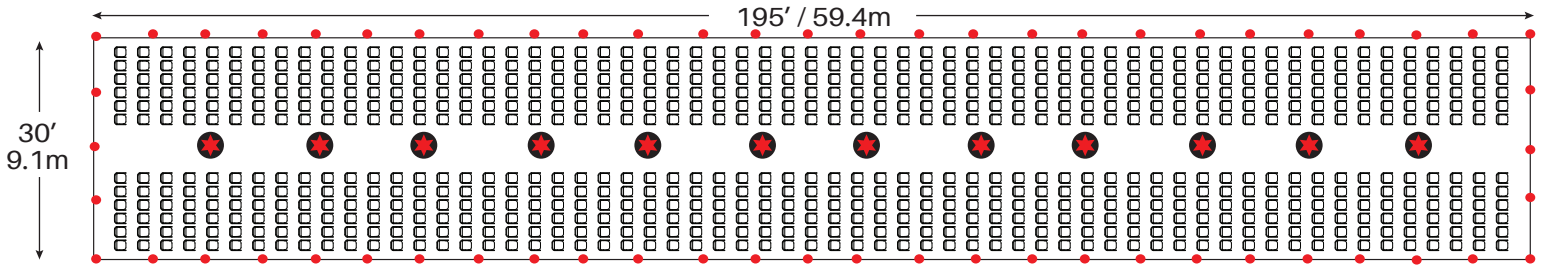

Event & Party Layout

30' x 195' / 9.1m x 59.4m Pole Tent

39 - 72" Round Tables
390 - Chairs

47 - 60" Round Tables
376 - Chairs

72 - 8' Banquet Tables
576 - Chairs

96 - 6' Banquet Tables
576 - Chairs

Event & Party Layout

30' x 195' / 9.1m x 59.4m Pole Tent

Cathedral Seating - 732 Chairs