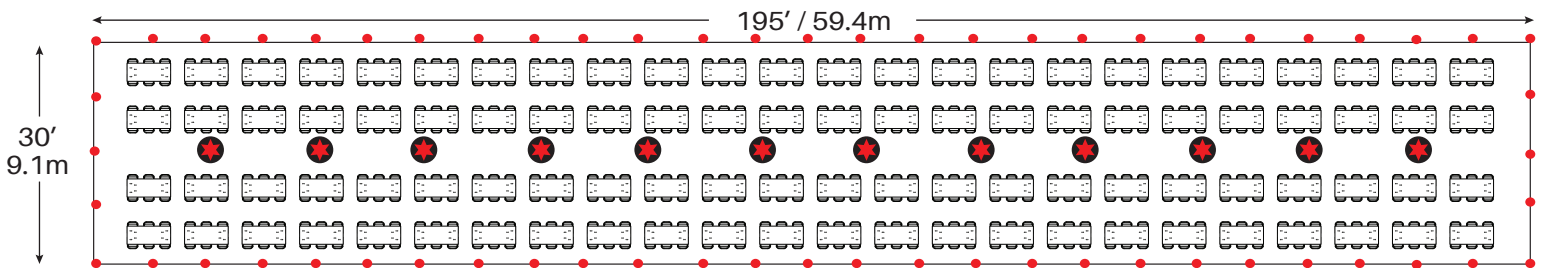

Event & Party Layout

30' x 195' / 9.1m x 59.4m Pole Tent

39 - 72" Round Tables
390 - Chairs

47 - 60" Round Tables
376 - Chairs

72 - 8' Banquet Tables
576 - Chairs

96 - 6' Banquet Tables
576 - Chairs

Event & Party Layout

30' x 195' / 9.1m x 59.4m Pole Tent

Cathedral Seating - 732 Chairs