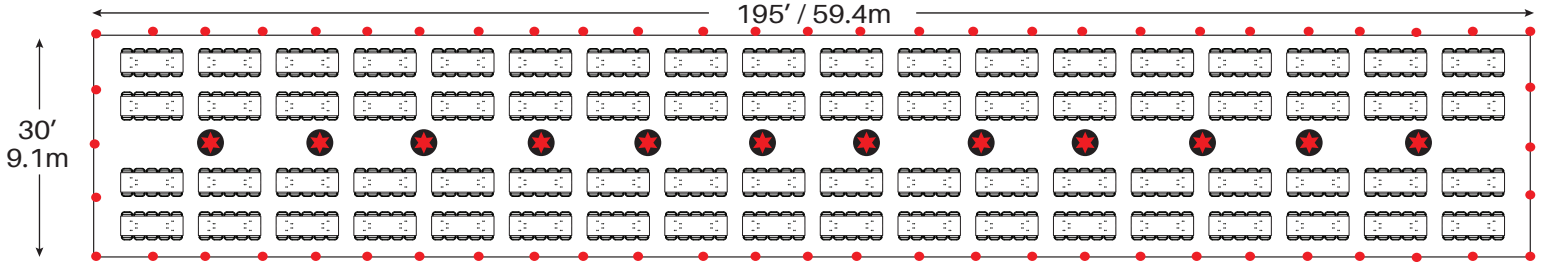

Event & Party Layout

30' x 195' / 9.1m x 59.4m Pole Tent

39 - 72" Round Tables
390 - Chairs

47 - 60" Round Tables
376 - Chairs

72 - 8' Banquet Tables
576 - Chairs

96 - 6' Banquet Tables
576 - Chairs

Event & Party Layout

30' x 195' / 9.1m x 59.4m Pole Tent

Cathedral Seating - 732 Chairs