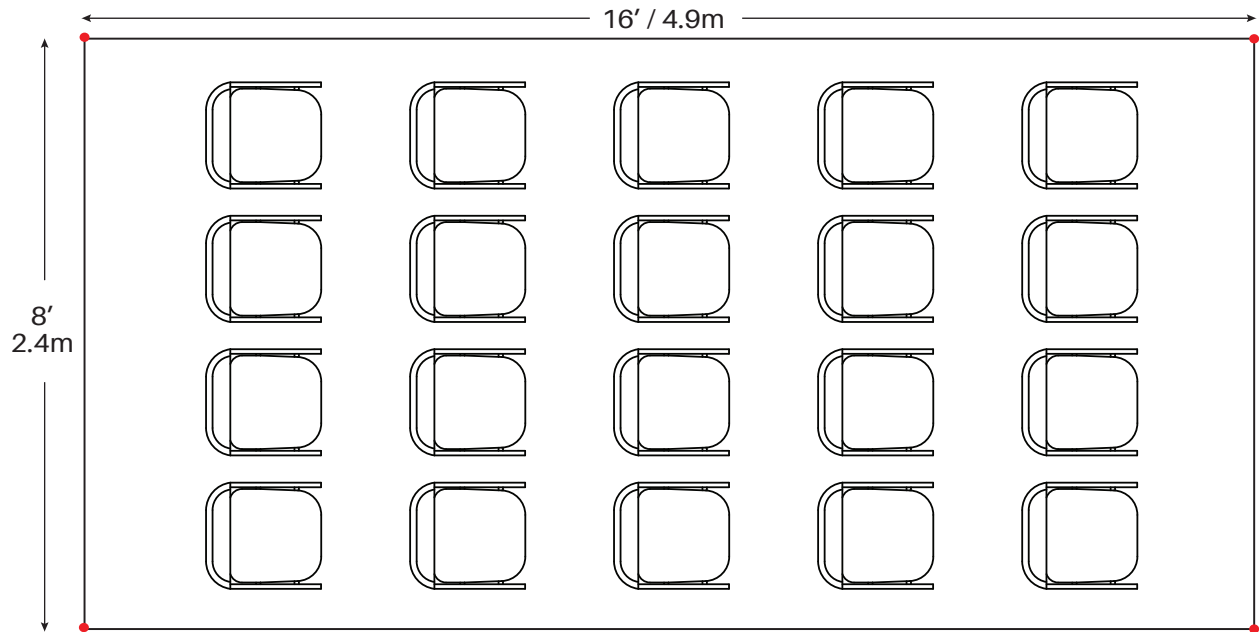

1 - 72" Round Tables
10 - Chairs

2 - 60" Round Tables
16 - Chairs

● = Legs

Minimum Seating Layouts

1 - 8' Banquet Tables
10 - Chairs

2 - 6' Banquet Tables
12 - Chairs

● = Legs

Minimum Seating Layouts

Cathedral Seating - 20 Chairs

● = Legs

Minimum Seating Layouts