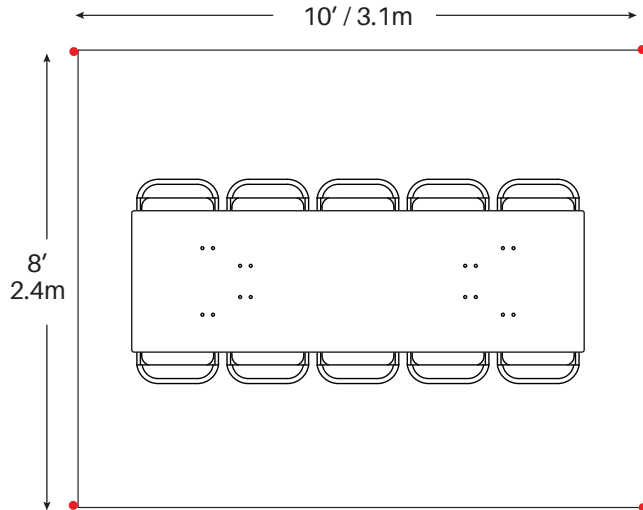

Event & Party Layout 8' x 10' / 2.4m x 3.1m Frame Tent

1 - 72" Round Tables
10 - Chairs

1 - 60" Round Tables
8 - Chairs

Cathedral Seating - 12 Chairs

1 - 8' Banquet Tables
10 - Chairs

1 - 6' Banquet Tables
6 - Chairs

● = Legs

Minimum Seating Layouts