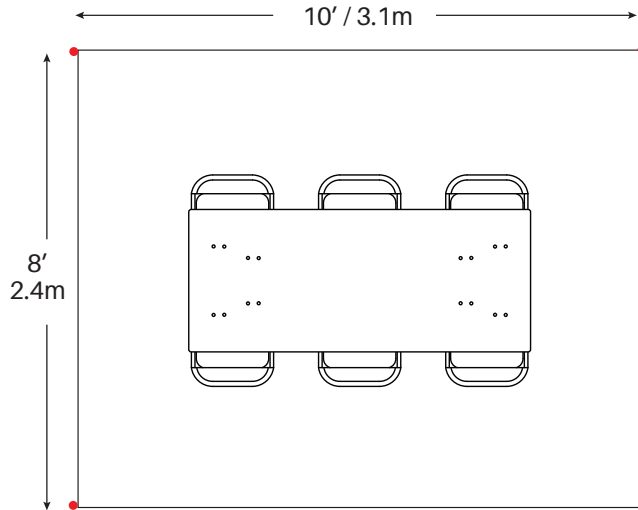

Event & Party Layout 8' x 10' / 2.4m x 3.1m Frame Tent

1 - 72" Round Tables
10 - Chairs

1 - 60" Round Tables
8 - Chairs

Cathedral Seating - 12 Chairs

1 - 8' Banquet Tables
10 - Chairs

1 - 6' Banquet Tables
6 - Chairs

● = Legs

Minimum Seating Layouts