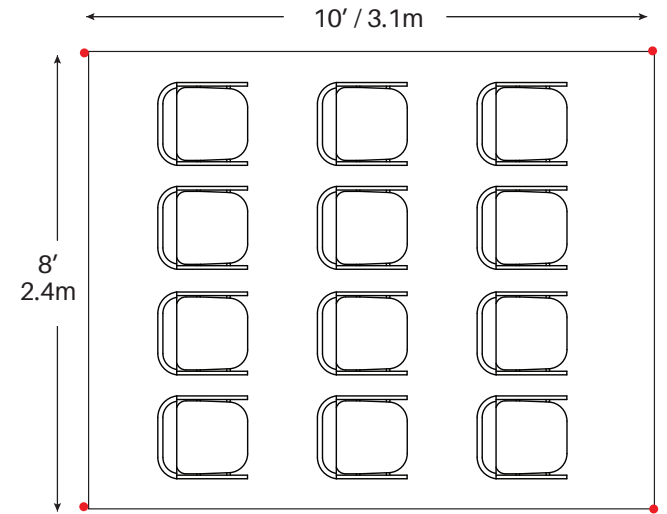

Event & Party Layout 8' x 10' / 2.4m x 3.1m Frame Tent

1 - 72" Round Tables
10 - Chairs

1 - 60" Round Tables
8 - Chairs

Cathedral Seating - 12 Chairs

1 - 8' Banquet Tables
10 - Chairs

1 - 6' Banquet Tables
6 - Chairs

● = Legs

Minimum Seating Layouts