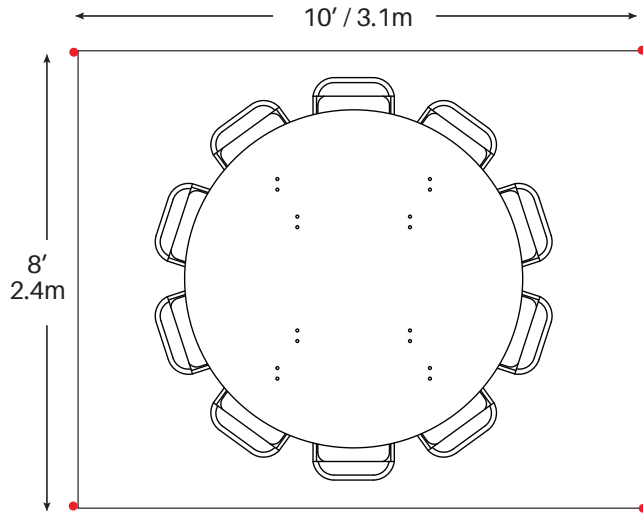

Event & Party Layout 8' x 10' / 2.4m x 3.1m Frame Tent

1 - 72" Round Tables
10 - Chairs

1 - 60" Round Tables
8 - Chairs

Cathedral Seating - 12 Chairs

1 - 8' Banquet Tables
10 - Chairs

1 - 6' Banquet Tables
6 - Chairs

● = Legs

Minimum Seating Layouts