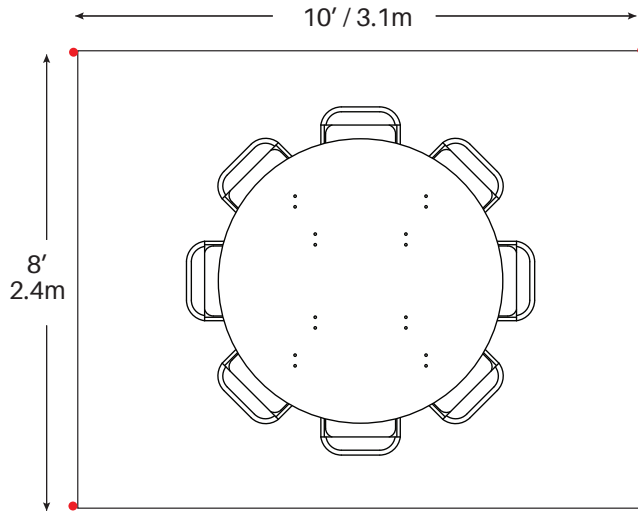

Event & Party Layout 8' x 10' / 2.4m x 3.1m Frame Tent

1 - 72" Round Tables
10 - Chairs

1 - 60" Round Tables
8 - Chairs

Cathedral Seating - 12 Chairs

1 - 8' Banquet Tables
10 - Chairs

1 - 6' Banquet Tables
6 - Chairs

● = Legs

Minimum Seating Layouts