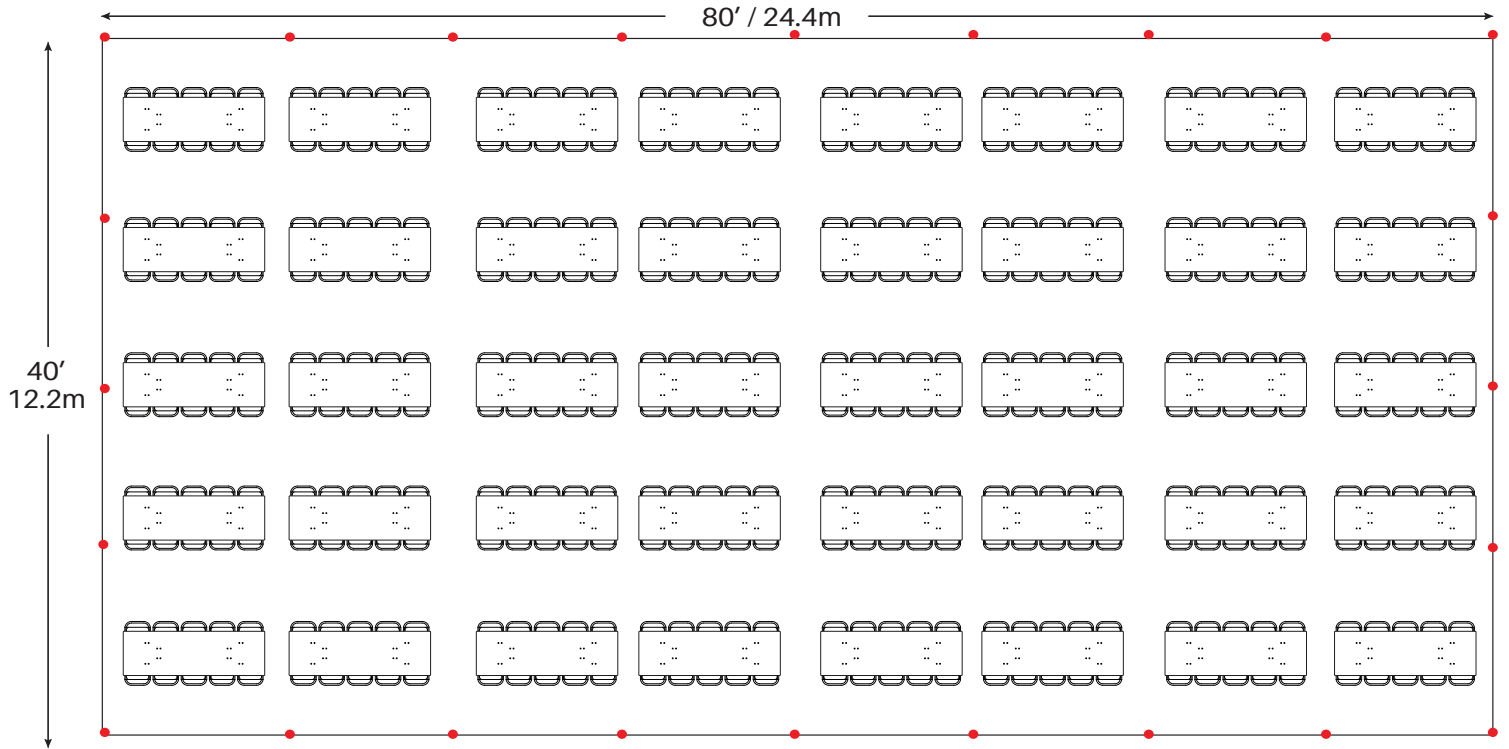

Event & Party Layout

40' x 80' / 12.2m x 24.4m Frame Tent

22 - 72" Round Tables

220 - Chairs

26 - 60" Round Tables

208 - Chairs

● = Legs

Minimum Seating Layouts

Event & Party Layout 40' x 80' / 12.2m x 24.4m Frame Tent

40 - 8' Banquet Tables
400 - Chairs

48 - 6' Banquet Tables
288 - Chairs

● = Legs

Minimum Seating Layouts

Event & Party Layout

40' x 80' / 12.2m x 24.4m Frame Tent

● = Legs

Minimum Seating Layouts