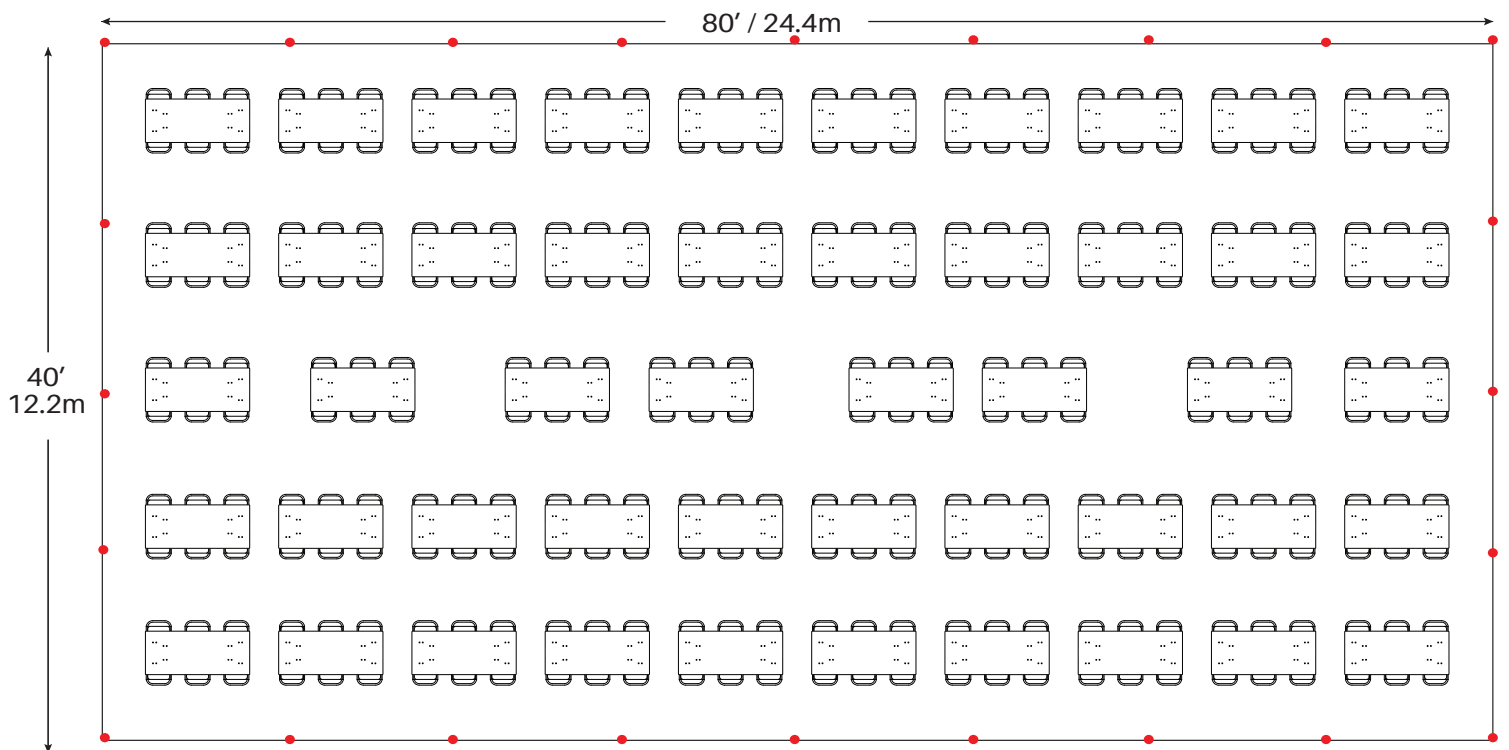

Event & Party Layout

40' x 80' / 12.2m x 24.4m Frame Tent

22 - 72" Round Tables

220 - Chairs

26 - 60" Round Tables

208 - Chairs

● = Legs

Minimum Seating Layouts

Event & Party Layout 40' x 80' / 12.2m x 24.4m Frame Tent

40 - 8' Banquet Tables
400 - Chairs

48 - 6' Banquet Tables
288 - Chairs

● = Legs

Minimum Seating Layouts

Event & Party Layout

40' x 80' / 12.2m x 24.4m Frame Tent

● = Legs

Minimum Seating Layouts