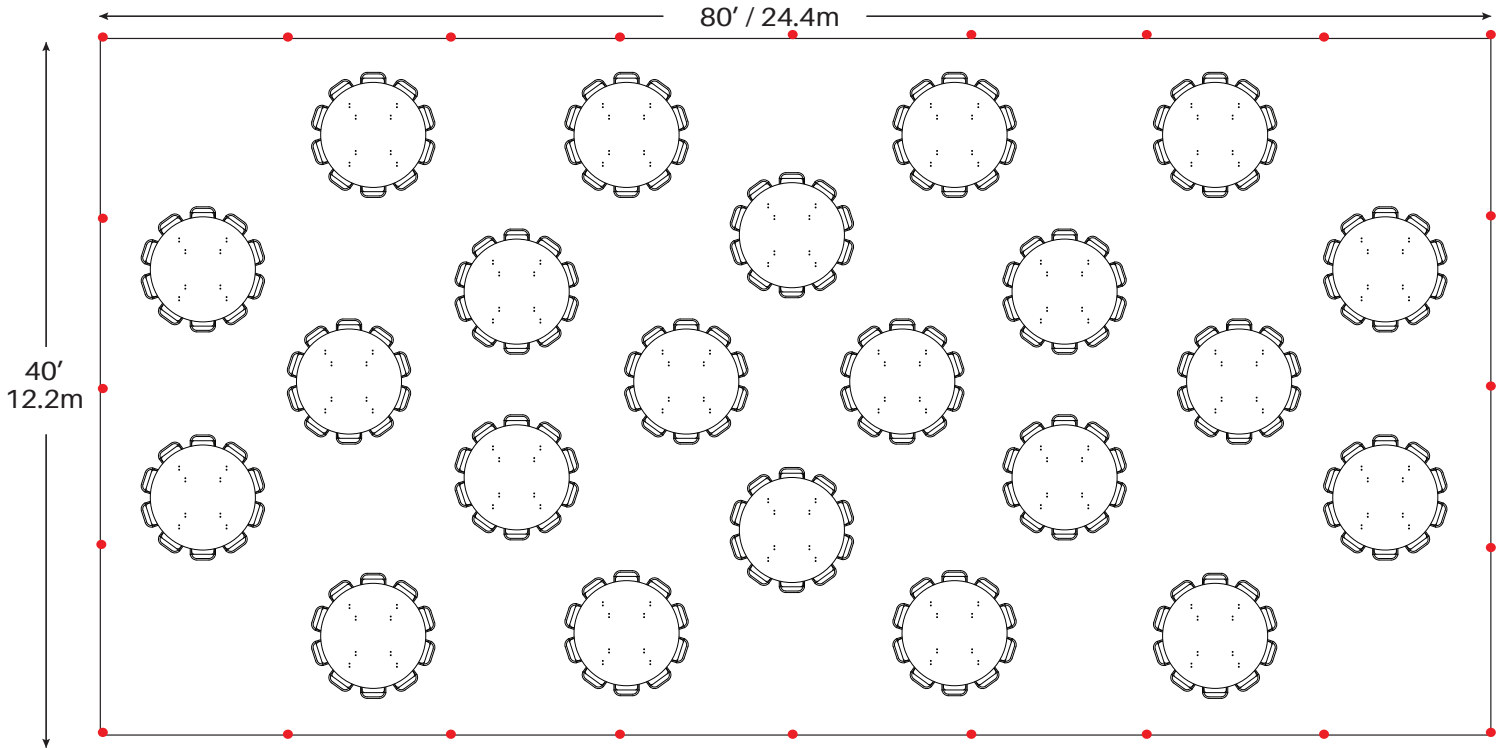

Event & Party Layout

40' x 80' / 12.2m x 24.4m Frame Tent

22 - 72" Round Tables

220 - Chairs

26 - 60" Round Tables

208 - Chairs

● = Legs

Minimum Seating Layouts

Event & Party Layout 40' x 80' / 12.2m x 24.4m Frame Tent

40 - 8' Banquet Tables
400 - Chairs

48 - 6' Banquet Tables
288 - Chairs

● = Legs

Minimum Seating Layouts

Event & Party Layout

40' x 80' / 12.2m x 24.4m Frame Tent

● = Legs

Minimum Seating Layouts