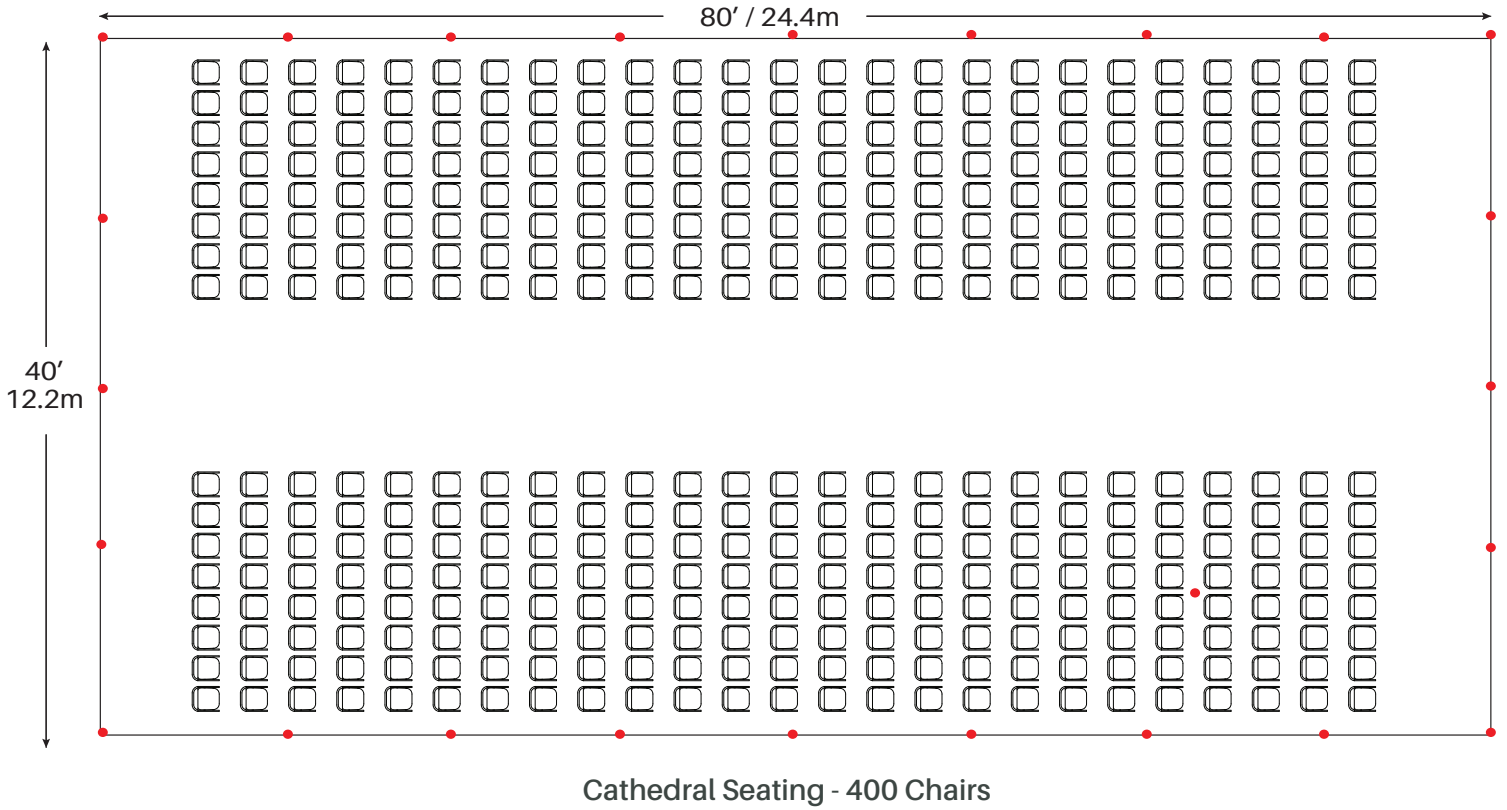

Event & Party Layout

40' x 80' / 12.2m x 24.4m Frame Tent

22 - 72" Round Tables

220 - Chairs

26 - 60" Round Tables

208 - Chairs

● = Legs

Minimum Seating Layouts

Event & Party Layout 40' x 80' / 12.2m x 24.4m Frame Tent

40 - 8' Banquet Tables
400 - Chairs

48 - 6' Banquet Tables
288 - Chairs

● = Legs

Minimum Seating Layouts

Event & Party Layout

40' x 80' / 12.2m x 24.4m Frame Tent

● = Legs

Minimum Seating Layouts