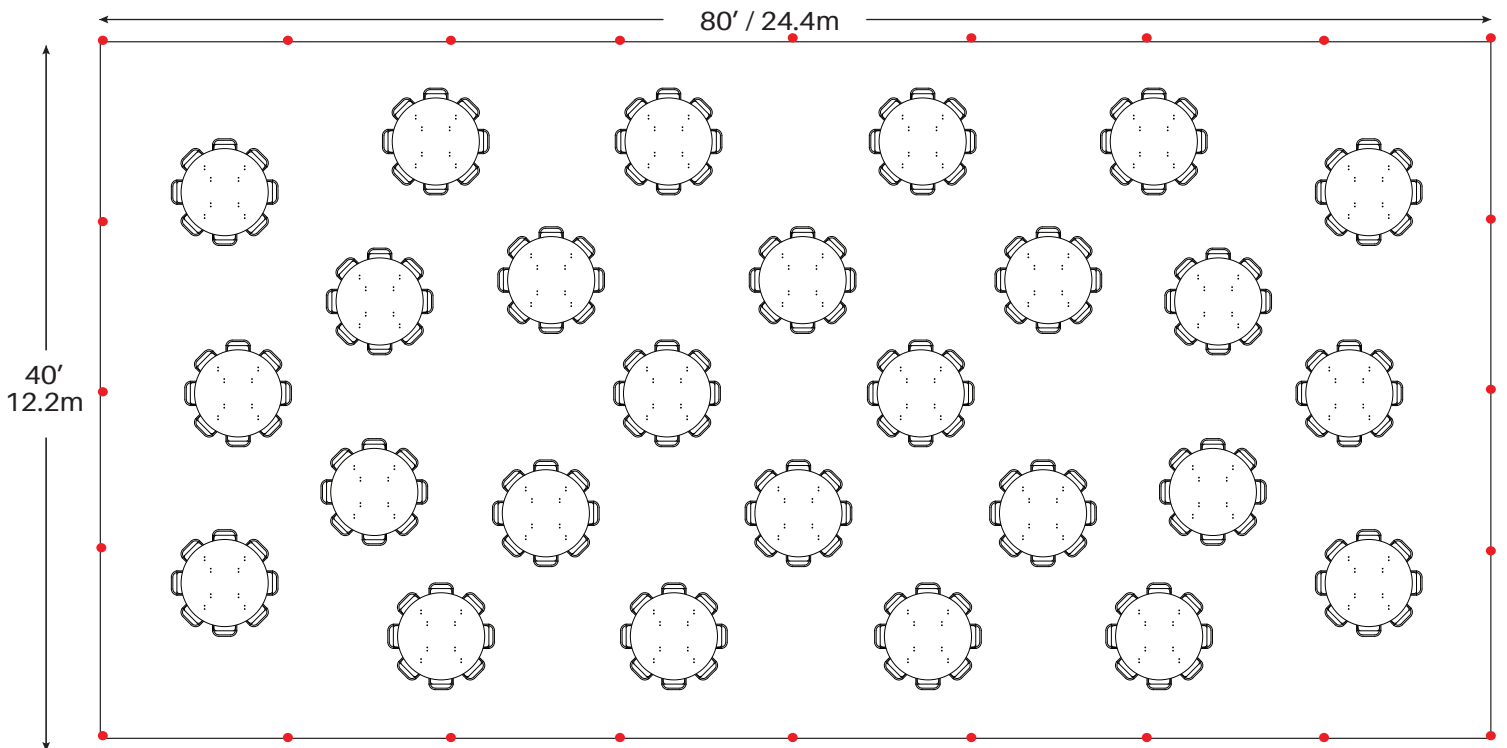

Event & Party Layout

40' x 80' / 12.2m x 24.4m Frame Tent

22 - 72" Round Tables

220 - Chairs

26 - 60" Round Tables

208 - Chairs

● = Legs

Minimum Seating Layouts

Event & Party Layout 40' x 80' / 12.2m x 24.4m Frame Tent

40 - 8' Banquet Tables
400 - Chairs

48 - 6' Banquet Tables
288 - Chairs

● = Legs

Minimum Seating Layouts

Event & Party Layout

40' x 80' / 12.2m x 24.4m Frame Tent

● = Legs

Minimum Seating Layouts