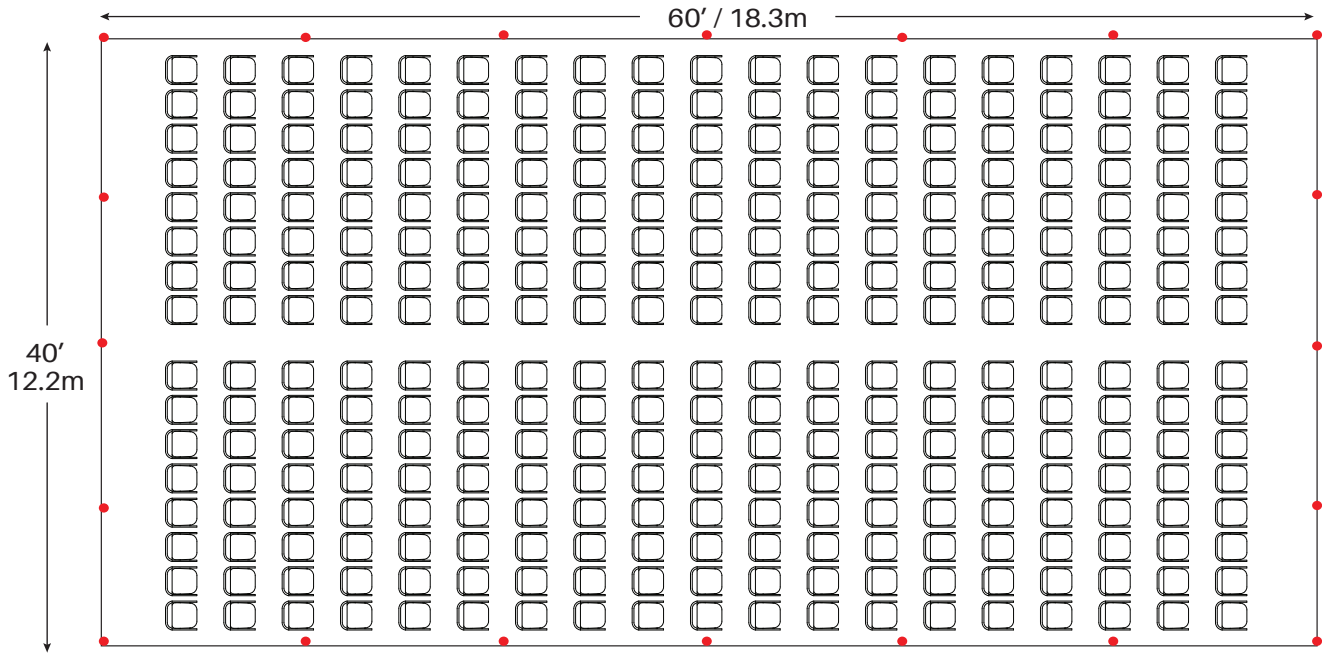

Event & Party Layout 40' x 60' / 12.2m x 18.3m Frame Tent

15 - 72" Round Tables
150 - Chairs

20 - 60" Round Tables
120 - Chairs

● = Legs

Minimum Seating Layouts

Event & Party Layout 40' x 60' / 12.2m x 18.3m Frame Tent

30 - 8' Banquet Tables
300 - Chairs

38 - 6' Banquet Tables
228 - Chairs

● = Legs

Minimum Seating Layouts

Event & Party Layout 40' x 60' / 12.2m x 18.3m Frame Tent

Cathedral Seating - 342 Chairs

● = Legs

Minimum Seating Layouts