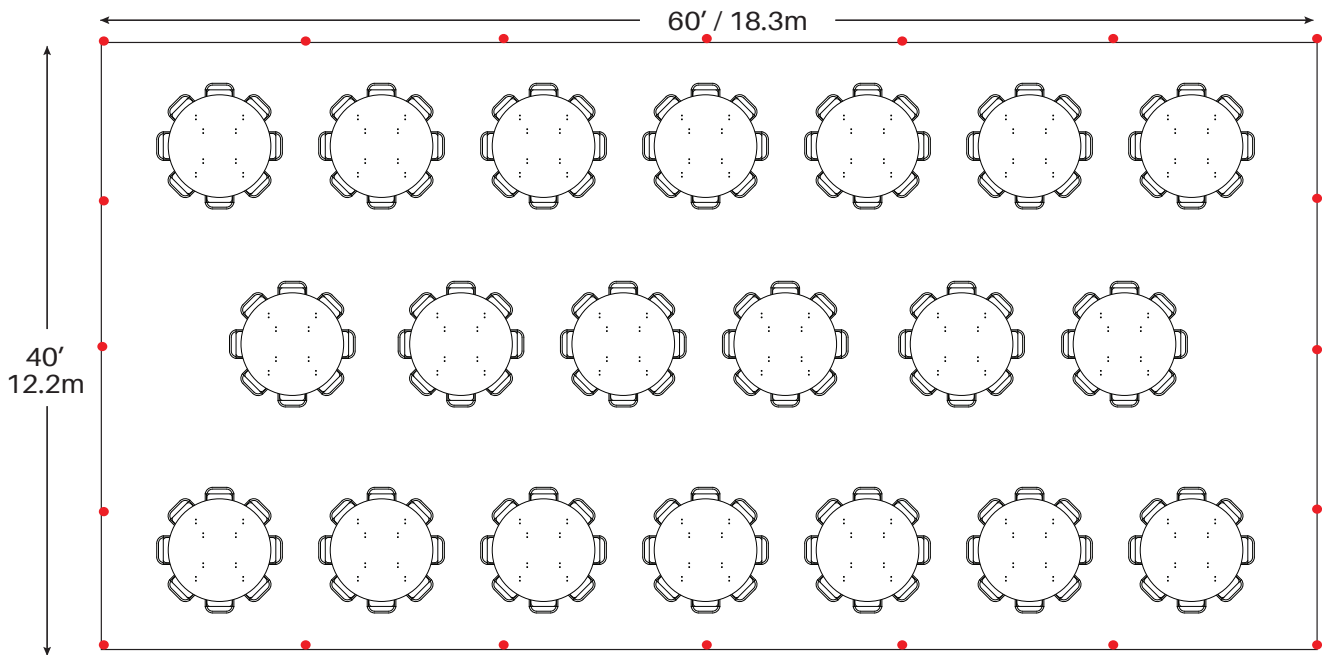

Event & Party Layout 40' x 60' / 12.2m x 18.3m Frame Tent

15 - 72" Round Tables
150 - Chairs

20 - 60" Round Tables
120 - Chairs

● = Legs

Minimum Seating Layouts

Event & Party Layout 40' x 60' / 12.2m x 18.3m Frame Tent

30 - 8' Banquet Tables
300 - Chairs

38 - 6' Banquet Tables
228 - Chairs

● = Legs

Minimum Seating Layouts

Event & Party Layout 40' x 60' / 12.2m x 18.3m Frame Tent

Cathedral Seating - 342 Chairs

● = Legs

Minimum Seating Layouts