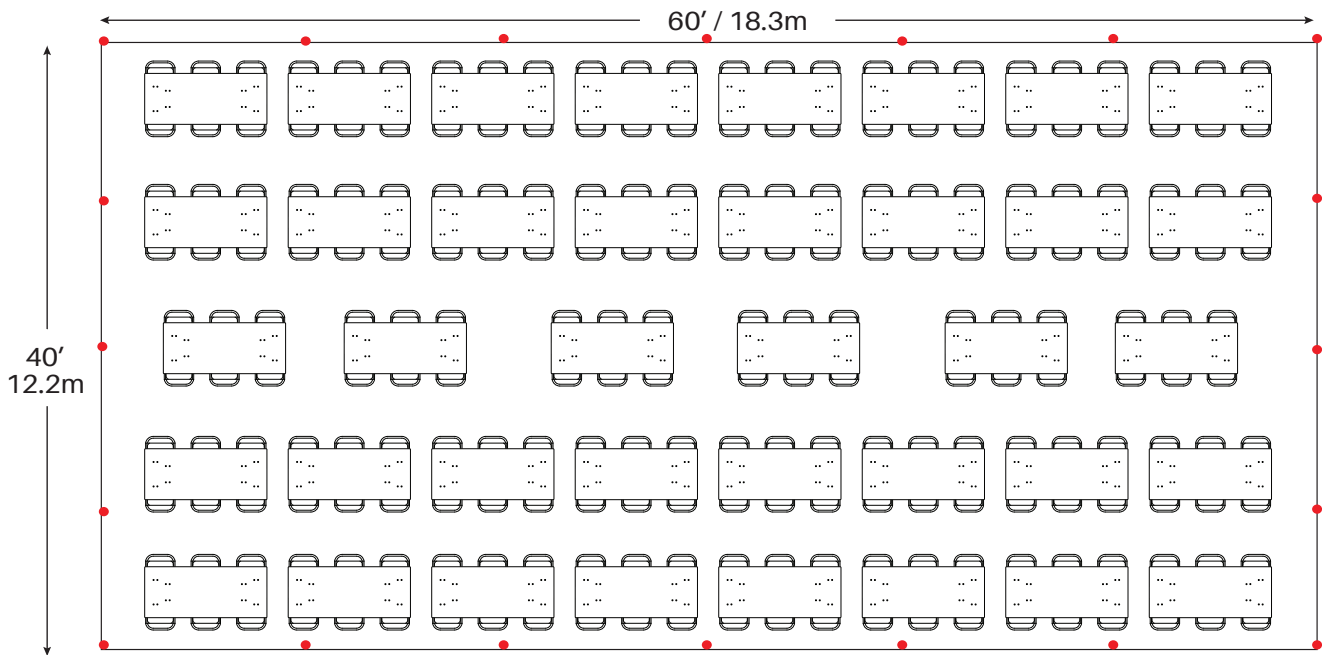

Event & Party Layout 40' x 60' / 12.2m x 18.3m Frame Tent

15 - 72" Round Tables
150 - Chairs

20 - 60" Round Tables
120 - Chairs

● = Legs

Minimum Seating Layouts

Event & Party Layout 40' x 60' / 12.2m x 18.3m Frame Tent

30 - 8' Banquet Tables
300 - Chairs

38 - 6' Banquet Tables
228 - Chairs

● = Legs

Minimum Seating Layouts

Event & Party Layout 40' x 60' / 12.2m x 18.3m Frame Tent

Cathedral Seating - 342 Chairs

● = Legs

Minimum Seating Layouts