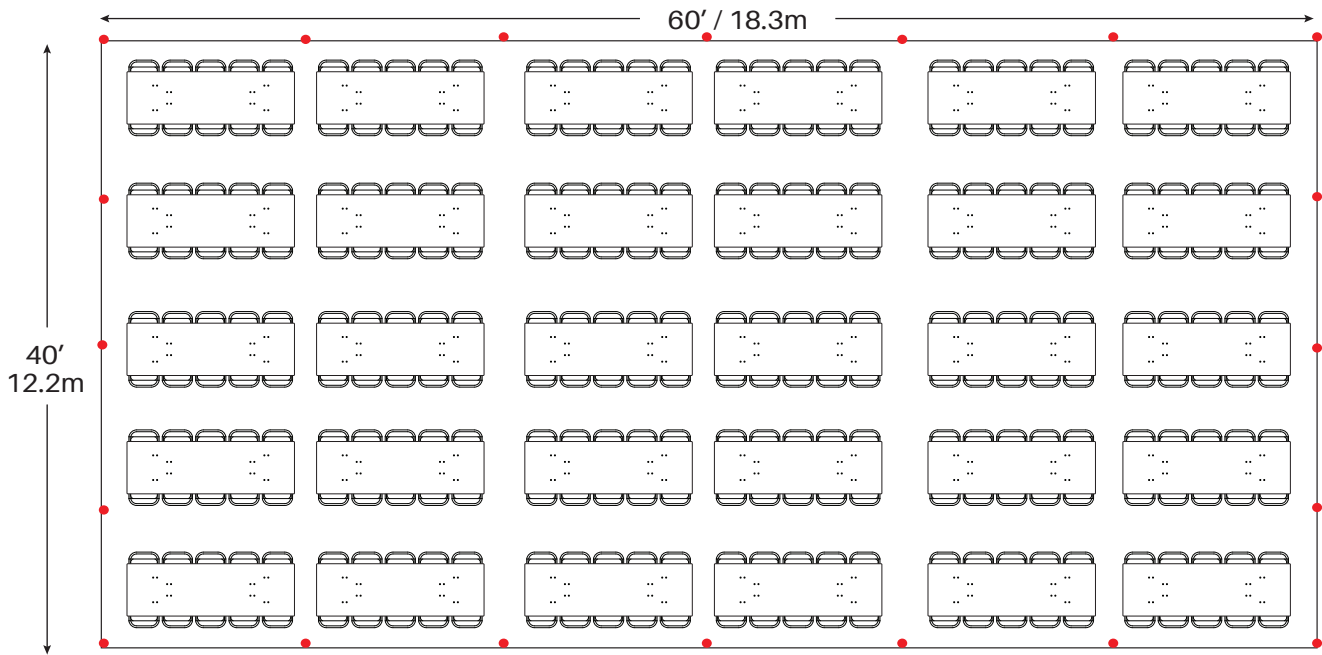

Event & Party Layout 40' x 60' / 12.2m x 18.3m Frame Tent

15 - 72" Round Tables
150 - Chairs

20 - 60" Round Tables
120 - Chairs

● = Legs

Minimum Seating Layouts

Event & Party Layout 40' x 60' / 12.2m x 18.3m Frame Tent

30 - 8' Banquet Tables
300 - Chairs

38 - 6' Banquet Tables
228 - Chairs

● = Legs

Minimum Seating Layouts

Event & Party Layout 40' x 60' / 12.2m x 18.3m Frame Tent

Cathedral Seating - 342 Chairs

● = Legs

Minimum Seating Layouts