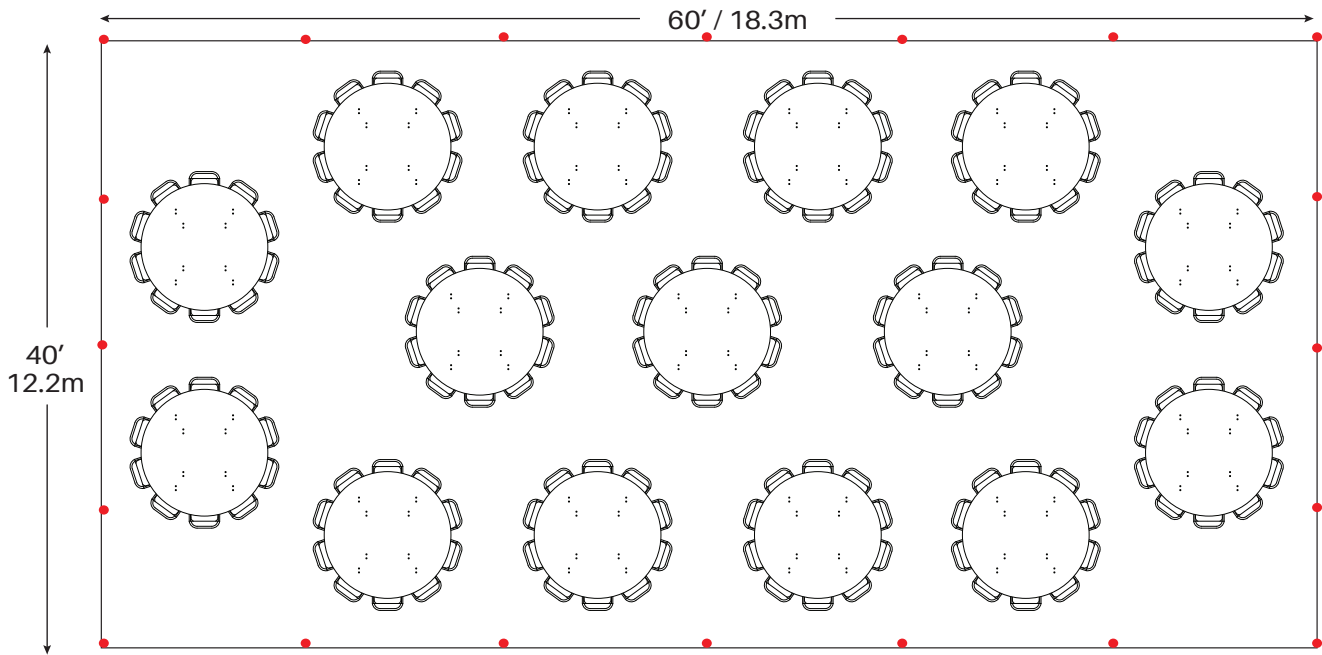

Event & Party Layout 40' x 60' / 12.2m x 18.3m Frame Tent

15 - 72" Round Tables
150 - Chairs

20 - 60" Round Tables
120 - Chairs

● = Legs

Minimum Seating Layouts

Event & Party Layout 40' x 60' / 12.2m x 18.3m Frame Tent

30 - 8' Banquet Tables
300 - Chairs

38 - 6' Banquet Tables
228 - Chairs

● = Legs

Minimum Seating Layouts

Event & Party Layout 40' x 60' / 12.2m x 18.3m Frame Tent

Cathedral Seating - 342 Chairs

● = Legs

Minimum Seating Layouts