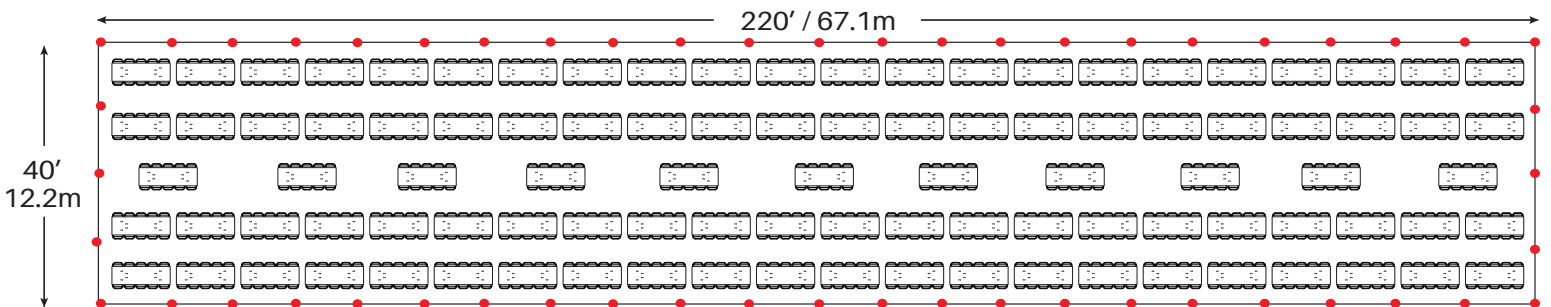

Event & Party Layout 40' x 220' / 12.2m x 67.1m Frame Tent

58- 72" Round Tables
580 - Chairs

70 - 60" Round Tables
560 - Chairs

99 - 8' Banquet Tables
990 - Chairs

● = Legs

Minimum Seating Layouts

Event & Party Layout 40' x 220' / 12.2m x 67.1m Frame Tent

138 - 6' Banquet Tables
828 - Chairs

Cathedral Seating - 1104 Chairs

● = Legs

Minimum Seating Layouts