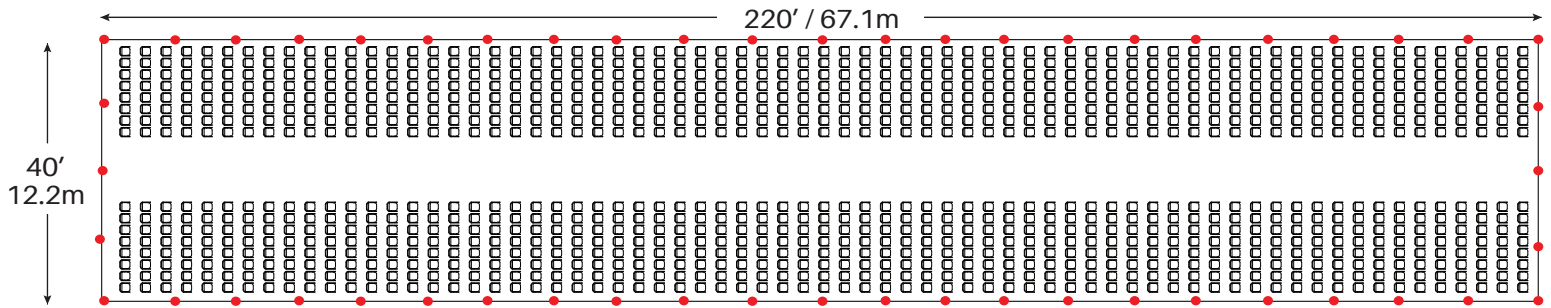

Event & Party Layout 40' x 220' / 12.2m x 67.1m Frame Tent

58- 72" Round Tables
580 - Chairs

70 - 60" Round Tables
560 - Chairs

99 - 8' Banquet Tables
990 - Chairs

● = Legs

Minimum Seating Layouts

Event & Party Layout 40' x 220' / 12.2m x 67.1m Frame Tent

138 - 6' Banquet Tables
828 - Chairs

Cathedral Seating - 1104 Chairs

● = Legs

Minimum Seating Layouts