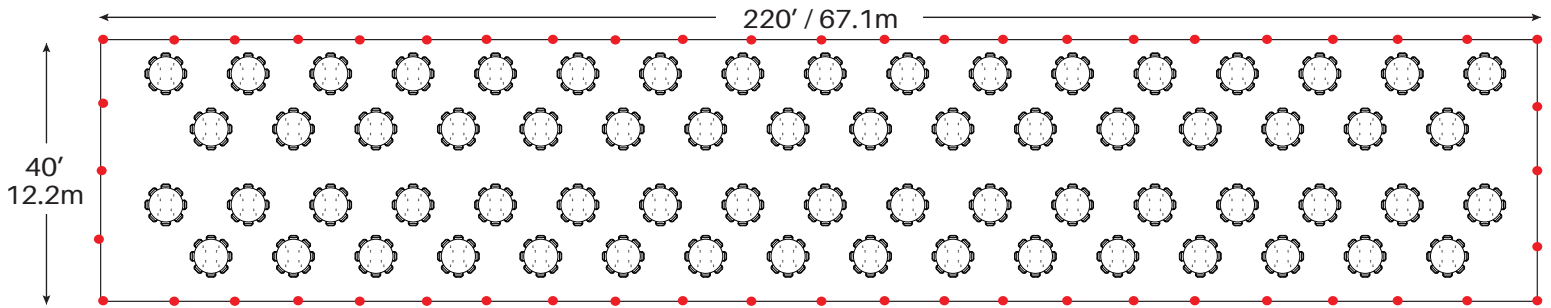

Event & Party Layout 40' x 220' / 12.2m x 67.1m Frame Tent

58- 72" Round Tables
580 - Chairs

70 - 60" Round Tables
560 - Chairs

99 - 8' Banquet Tables
990 - Chairs

● = Legs

Minimum Seating Layouts

Event & Party Layout 40' x 220' / 12.2m x 67.1m Frame Tent

138 - 6' Banquet Tables
828 - Chairs

Cathedral Seating - 1104 Chairs

● = Legs

Minimum Seating Layouts