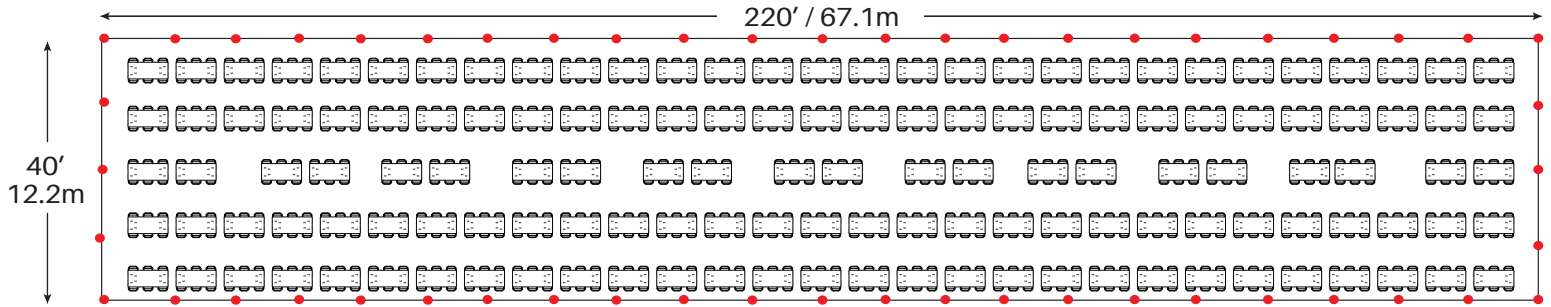

Event & Party Layout 40' x 220' / 12.2m x 67.1m Frame Tent

58- 72" Round Tables
580 - Chairs

70 - 60" Round Tables
560 - Chairs

99 - 8' Banquet Tables
990 - Chairs

● = Legs

Minimum Seating Layouts

Event & Party Layout 40' x 220' / 12.2m x 67.1m Frame Tent

138 - 6' Banquet Tables
828 - Chairs

Cathedral Seating - 1104 Chairs

● = Legs

Minimum Seating Layouts