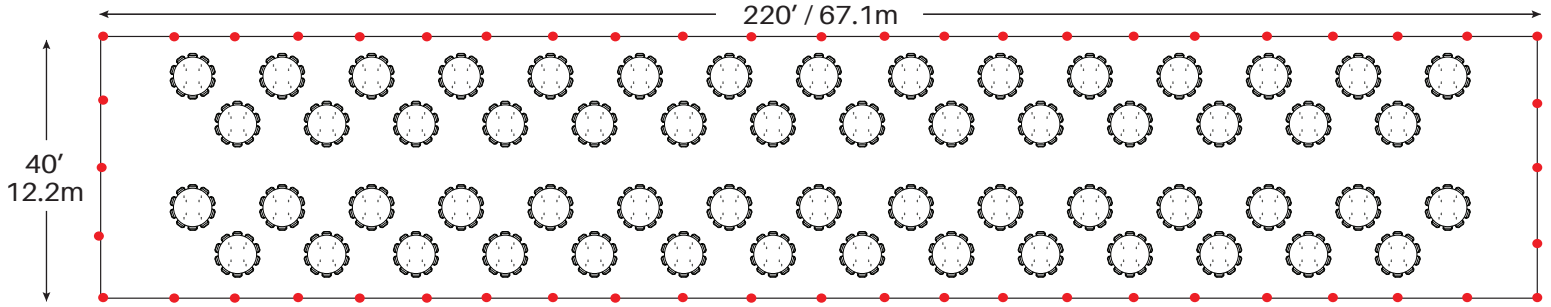

Event & Party Layout 40' x 220' / 12.2m x 67.1m Frame Tent

58- 72" Round Tables
580 - Chairs

70 - 60" Round Tables
560 - Chairs

99 - 8' Banquet Tables
990 - Chairs

● = Legs

Minimum Seating Layouts

Event & Party Layout 40' x 220' / 12.2m x 67.1m Frame Tent

138 - 6' Banquet Tables
828 - Chairs

Cathedral Seating - 1104 Chairs

● = Legs

Minimum Seating Layouts