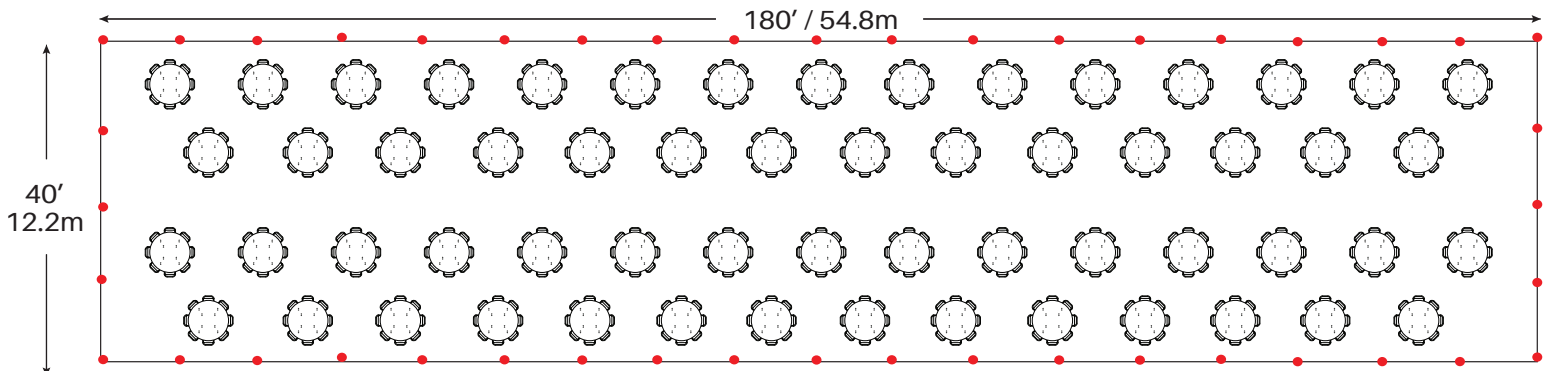

Event & Party Layout 40' x 180' / 12.2m x 54.8m Frame Tent

46-72" Round Tables
460 - Chairs

58-60" Round Tables
464 - Chairs

90 - 8' Banquet Tables
900 - Chairs

● = Legs

Minimum Seating Layouts

Event & Party Layout 40' x 180' / 12.2m x 54.8m Frame Tent

114 - 6' Banquet Tables
684 - Chairs

Cathedral Seating - 896 Chairs

● = Legs

Minimum Seating Layouts