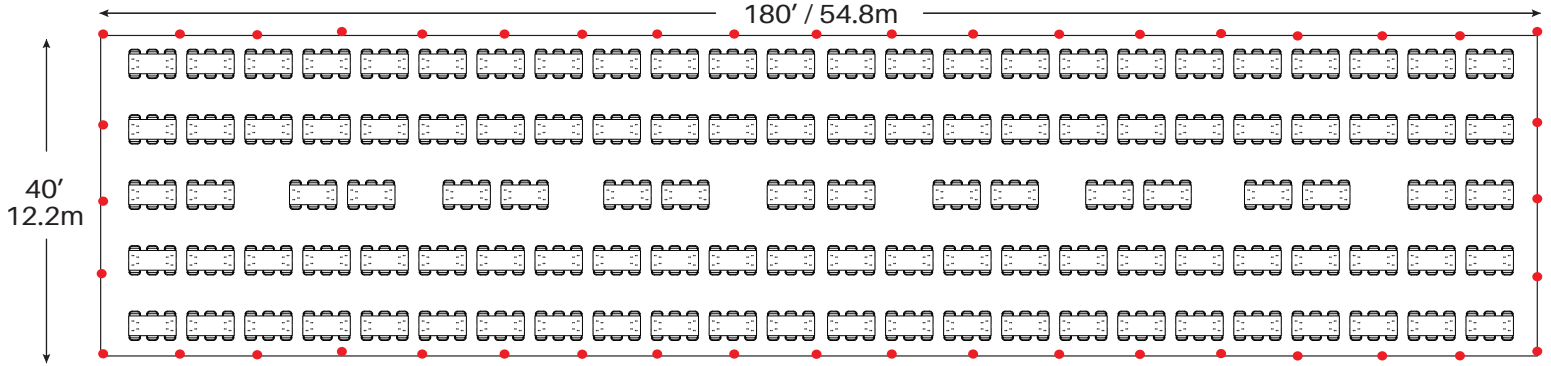

Event & Party Layout 40' x 180' / 12.2m x 54.8m Frame Tent

46-72" Round Tables
460 - Chairs

58-60" Round Tables
464 - Chairs

90 - 8' Banquet Tables
900 - Chairs

● = Legs

Minimum Seating Layouts

Event & Party Layout 40' x 180' / 12.2m x 54.8m Frame Tent

114 - 6' Banquet Tables
684 - Chairs

Cathedral Seating - 896 Chairs

● = Legs

Minimum Seating Layouts