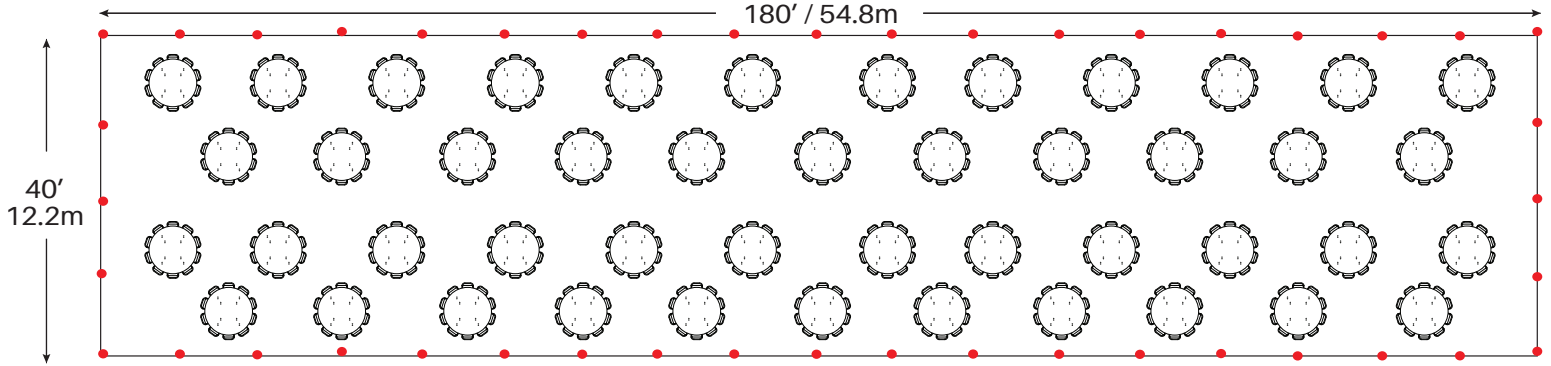

Event & Party Layout 40' x 180' / 12.2m x 54.8m Frame Tent

46-72" Round Tables
460 - Chairs

58-60" Round Tables
464 - Chairs

90 - 8' Banquet Tables
900 - Chairs

● = Legs

Minimum Seating Layouts

Event & Party Layout 40' x 180' / 12.2m x 54.8m Frame Tent

114 - 6' Banquet Tables
684 - Chairs

Cathedral Seating - 896 Chairs

● = Legs

Minimum Seating Layouts