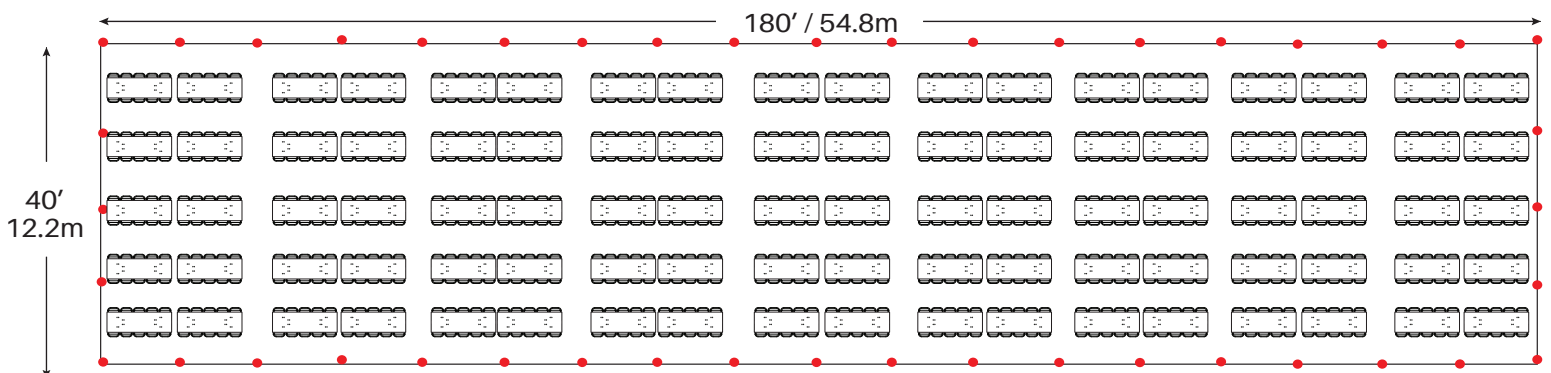

Event & Party Layout 40' x 180' / 12.2m x 54.8m Frame Tent

46-72" Round Tables
460 - Chairs

58-60" Round Tables
464 - Chairs

90 - 8' Banquet Tables
900 - Chairs

● = Legs

Minimum Seating Layouts

Event & Party Layout 40' x 180' / 12.2m x 54.8m Frame Tent

114 - 6' Banquet Tables
684 - Chairs

Cathedral Seating - 896 Chairs

● = Legs

Minimum Seating Layouts