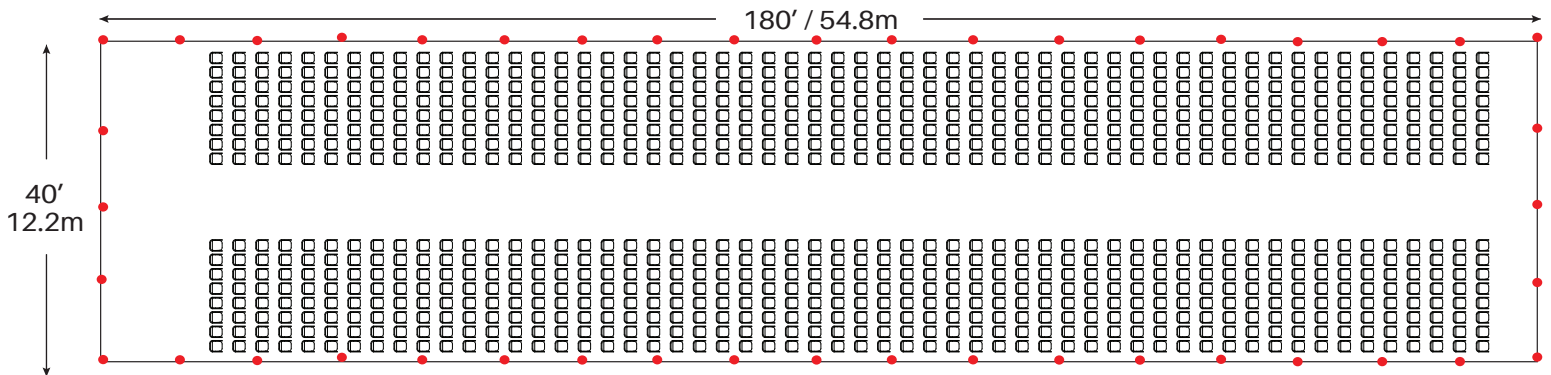

Event & Party Layout 40' x 180' / 12.2m x 54.8m Frame Tent

46-72" Round Tables
460 - Chairs

58-60" Round Tables
464 - Chairs

90 - 8' Banquet Tables
900 - Chairs

● = Legs

Minimum Seating Layouts

Event & Party Layout 40' x 180' / 12.2m x 54.8m Frame Tent

114 - 6' Banquet Tables
684 - Chairs

Cathedral Seating - 896 Chairs

● = Legs

Minimum Seating Layouts