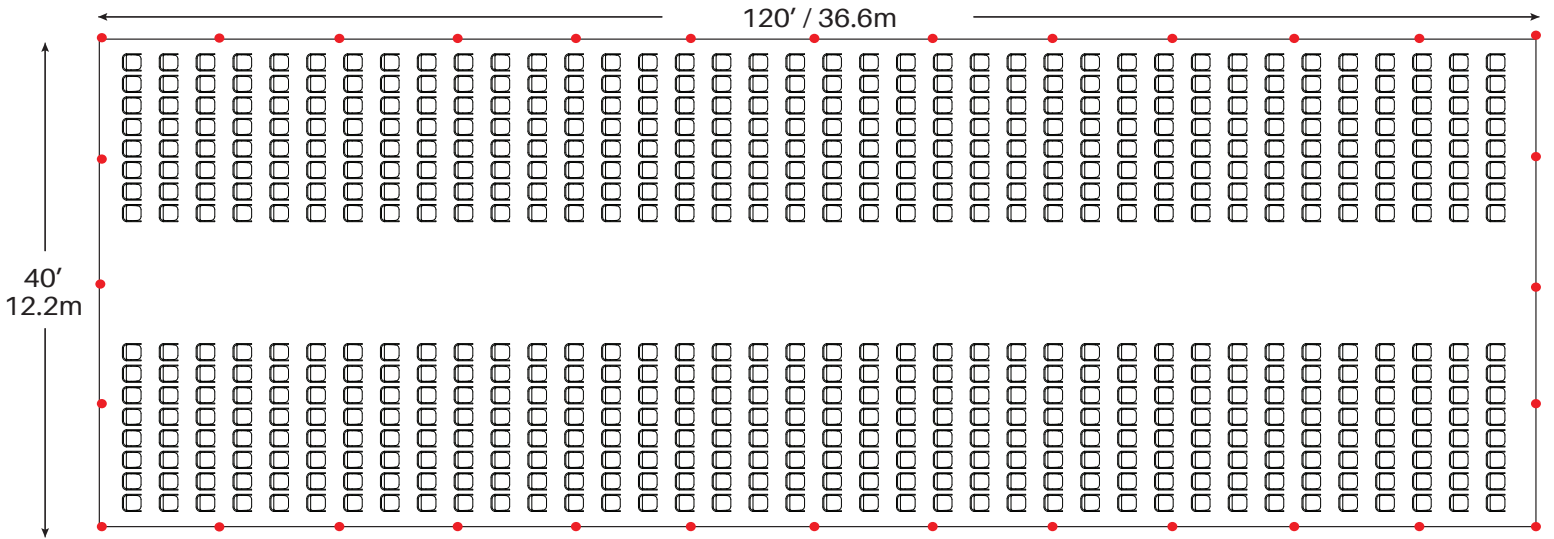

60 - 6' Banquet Tables
360 - Chairs

72 - 8' Banquet Tables
432 - Chairs

● = Legs

Minimum Seating Layouts

Event & Party Layout 40' x 120' / 12.2m x 36.6m Frame Tent

Cathedral Seating - 608 Chairs

● = Legs

Minimum Seating Layouts