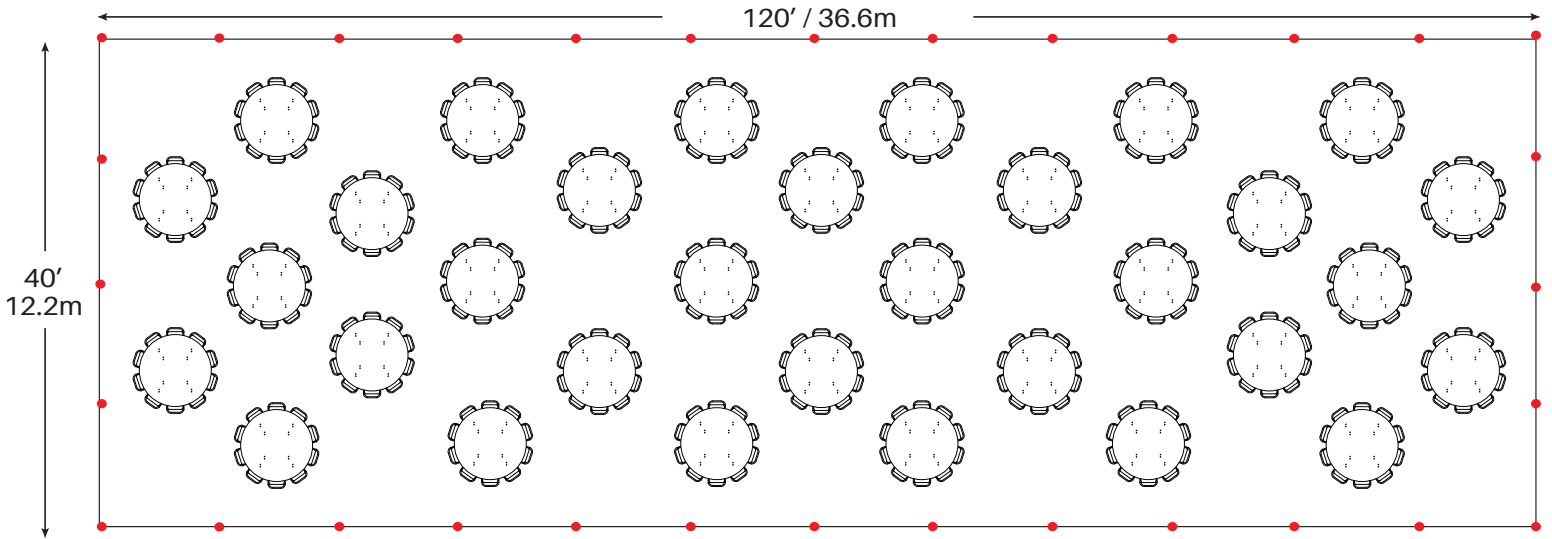

Event & Party Layout 40' x 120' / 12.2m x 36.6m Frame Tent

32 - 72" Round Tables
320 - Chairs

40 - 60" Round Tables
320 - Chairs

● = Legs

Minimum Seating Layouts

Event & Party Layout 40' x 120' / 12.2m x 36.6m Frame Tent

60 - 6' Banquet Tables
360 - Chairs

72 - 8' Banquet Tables
432 - Chairs

● = Legs

Minimum Seating Layouts

Event & Party Layout 40' x 120' / 12.2m x 36.6m Frame Tent

Cathedral Seating - 608 Chairs

● = Legs

Minimum Seating Layouts