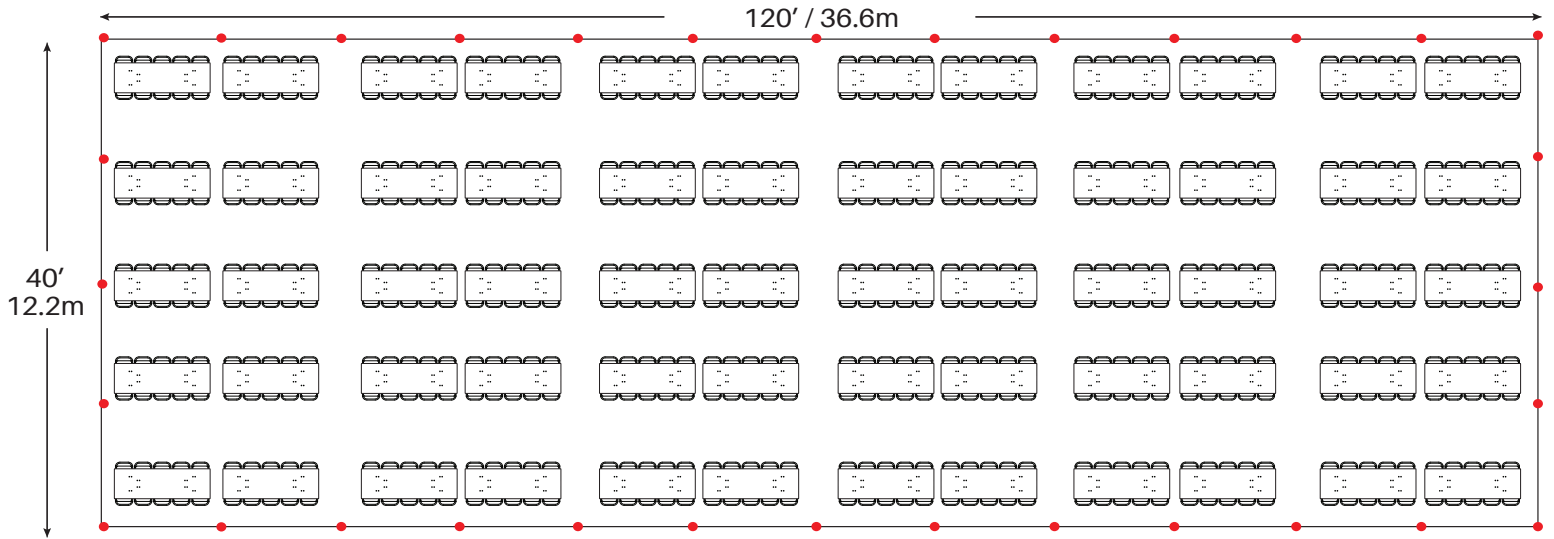

Event & Party Layout 40' x 120' / 12.2m x 36.6m Frame Tent

32 - 72" Round Tables
320 - Chairs

40 - 60" Round Tables
320 - Chairs

● = Legs

Minimum Seating Layouts

Event & Party Layout 40' x 120' / 12.2m x 36.6m Frame Tent

60 - 6' Banquet Tables
360 - Chairs

72 - 8' Banquet Tables
432 - Chairs

● = Legs

Minimum Seating Layouts

Event & Party Layout 40' x 120' / 12.2m x 36.6m Frame Tent

Cathedral Seating - 608 Chairs

● = Legs

Minimum Seating Layouts