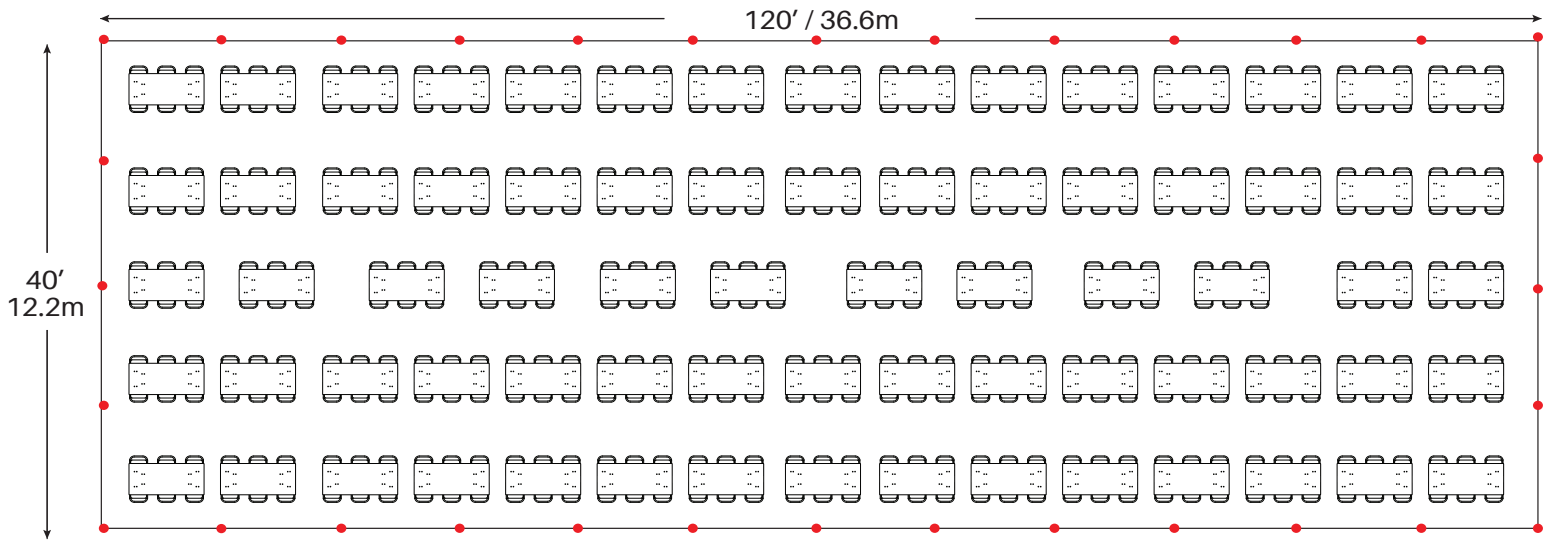

Event & Party Layout 40' x 120' / 12.2m x 36.6m Frame Tent

32 - 72" Round Tables
320 - Chairs

40 - 60" Round Tables
320 - Chairs

● = Legs

Minimum Seating Layouts

Event & Party Layout 40' x 120' / 12.2m x 36.6m Frame Tent

60 - 6' Banquet Tables
360 - Chairs

72 - 8' Banquet Tables
432 - Chairs

● = Legs

Minimum Seating Layouts

Event & Party Layout 40' x 120' / 12.2m x 36.6m Frame Tent

Cathedral Seating - 608 Chairs

● = Legs

Minimum Seating Layouts