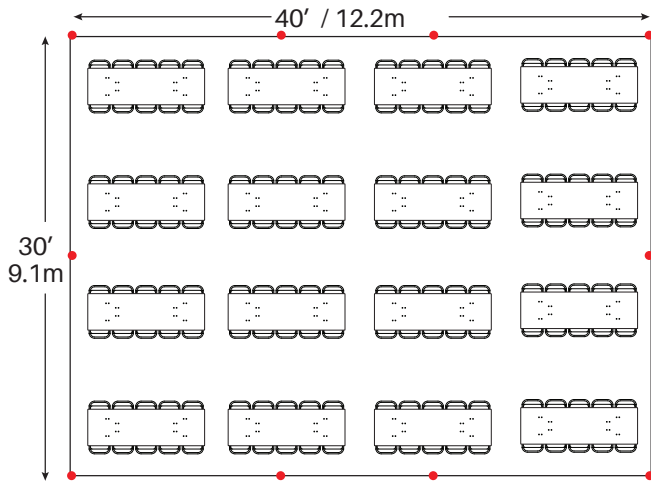

# Event & Party Layout 30' x 40' / 9.1m x 12.2m Frame Tent

8 - 72" Round Tables  
80 - Chairs

11 - 60" Round Tables  
88 - Chairs

16 - 8' Banquet Tables  
160 - Chairs

20 - 6' Banquet Tables  
120 - Chairs