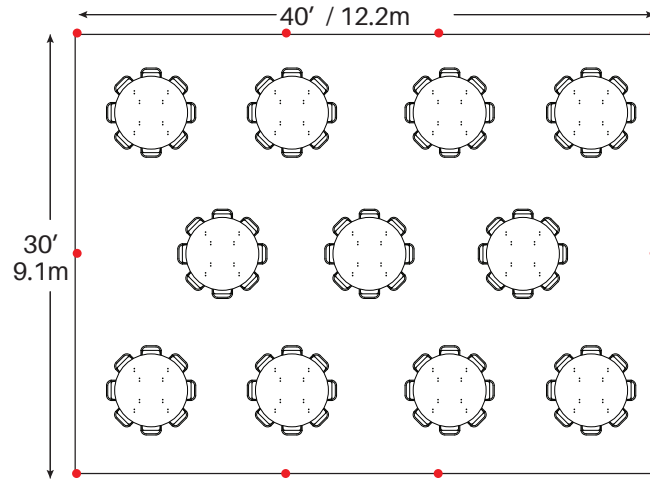

# Event & Party Layout 30' x 40' / 9.1m x 12.2m Frame Tent

8 - 72" Round Tables  
80 - Chairs

11 - 60" Round Tables  
88 - Chairs

16 - 8' Banquet Tables  
160 - Chairs

20 - 6' Banquet Tables  
120 - Chairs