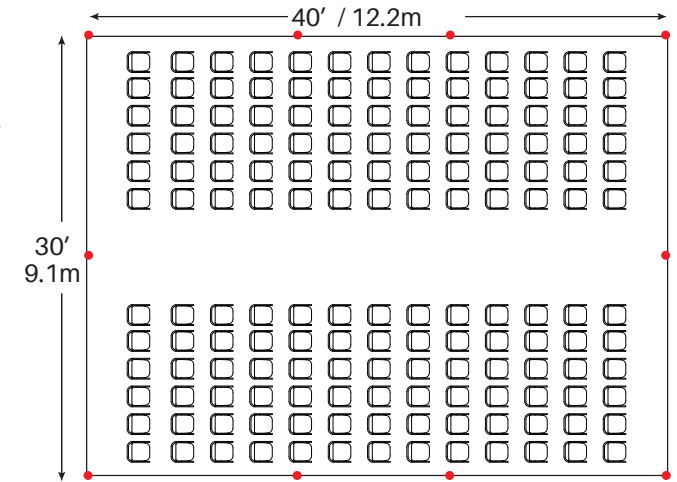

# Event & Party Layout 30' x 40' / 9.1m x 12.2m Frame Tent

8 - 72" Round Tables  
80 - Chairs

11 - 60" Round Tables  
88 - Chairs

16 - 8' Banquet Tables  
160 - Chairs

20 - 6' Banquet Tables  
120 - Chairs