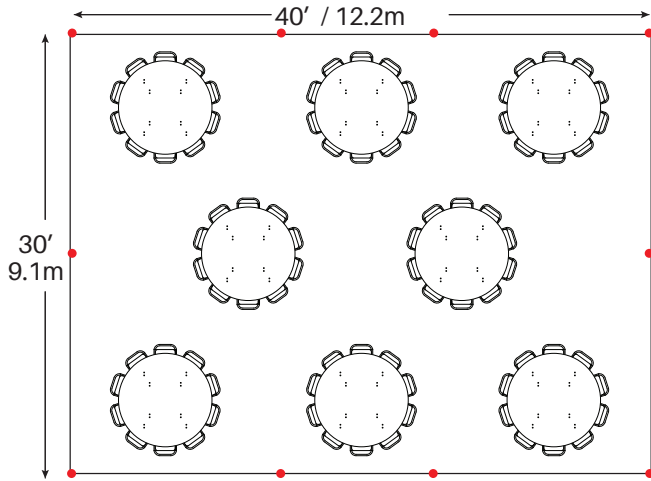

# Event & Party Layout 30' x 40' / 9.1m x 12.2m Frame Tent

8 - 72" Round Tables  
80 - Chairs

11 - 60" Round Tables  
88 - Chairs

16 - 8' Banquet Tables  
160 - Chairs

20 - 6' Banquet Tables  
120 - Chairs