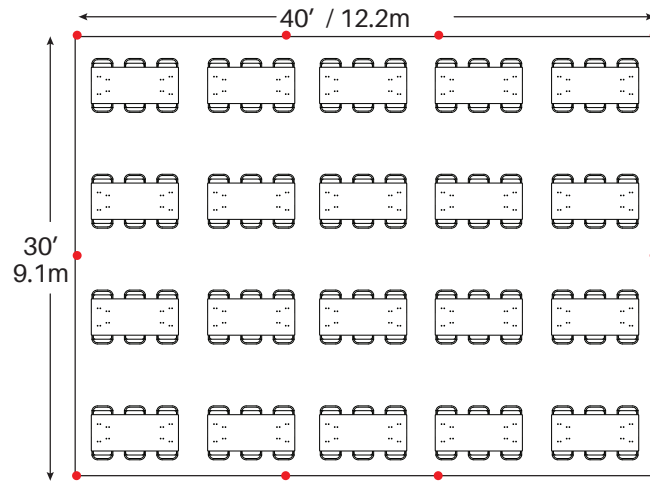

# Event & Party Layout 30' x 40' / 9.1m x 12.2m Frame Tent

8 - 72" Round Tables  
80 - Chairs

11 - 60" Round Tables  
88 - Chairs

16 - 8' Banquet Tables  
160 - Chairs

20 - 6' Banquet Tables  
120 - Chairs

Cathedral Seating - 156 Chairs