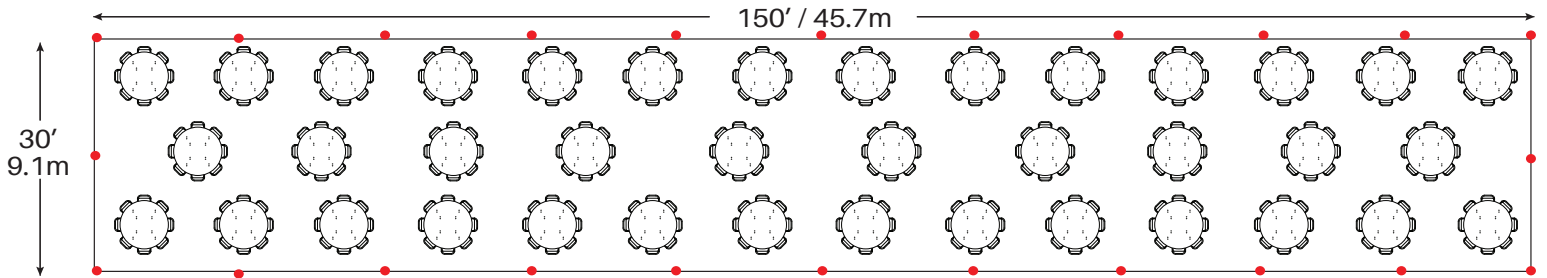

Event & Party Layout

30' x 150' / 9.1m x 45.7m Frame Tent

30 - 72" Round Tables
300 - Chairs

38 - 60" Round Tables
304 - Chairs

60 - 8' Banquet Tables
600 - Chairs

76 - 6' Banquet Tables
456 - Chairs

● = Legs

Minimum Seating Layouts

Event & Party Layout 30' x 150' / 9.1m x 45.7m Frame Tent

Cathedral Seating - 564 Chairs

● = Legs

Minimum Seating Layouts