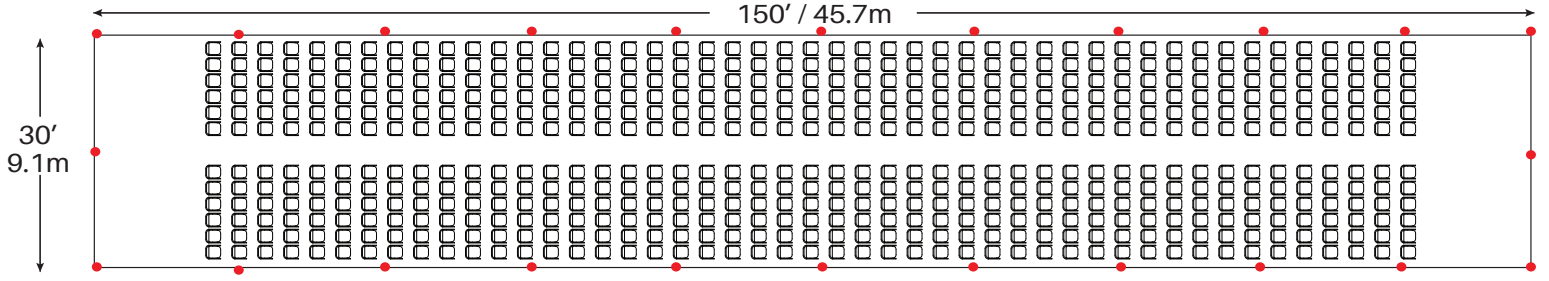

Event & Party Layout

30' x 150' / 9.1m x 45.7m Frame Tent

30 - 72" Round Tables
300 - Chairs

38 - 60" Round Tables
304 - Chairs

60 - 8' Banquet Tables
600 - Chairs

76 - 6' Banquet Tables
456 - Chairs

● = Legs

Minimum Seating Layouts

Event & Party Layout 30' x 150' / 9.1m x 45.7m Frame Tent

Cathedral Seating - 564 Chairs

● = Legs

Minimum Seating Layouts