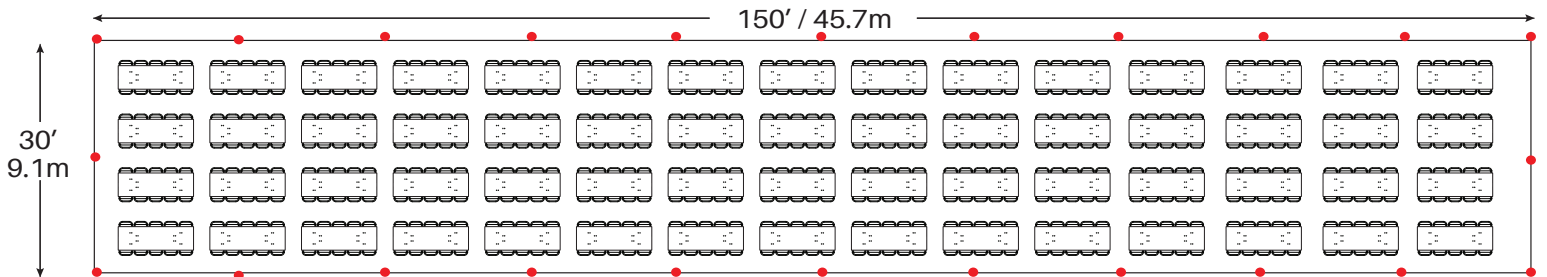

Event & Party Layout

30' x 150' / 9.1m x 45.7m Frame Tent

30 - 72" Round Tables
300 - Chairs

38 - 60" Round Tables
304 - Chairs

60 - 8' Banquet Tables
600 - Chairs

76 - 6' Banquet Tables
456 - Chairs

● = Legs

Minimum Seating Layouts

Event & Party Layout 30' x 150' / 9.1m x 45.7m Frame Tent

Cathedral Seating - 564 Chairs

● = Legs

Minimum Seating Layouts