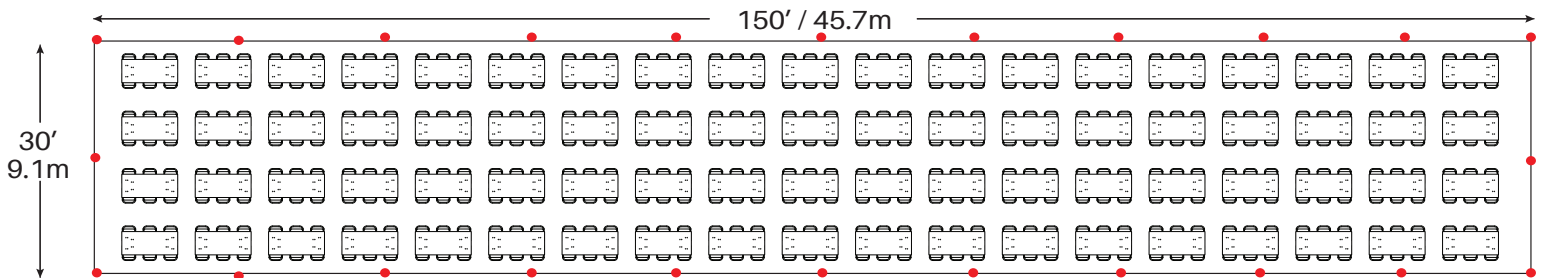

Event & Party Layout

30' x 150' / 9.1m x 45.7m Frame Tent

30 - 72" Round Tables
300 - Chairs

38 - 60" Round Tables
304 - Chairs

60 - 8' Banquet Tables
600 - Chairs

76 - 6' Banquet Tables
456 - Chairs

● = Legs

Minimum Seating Layouts

Event & Party Layout 30' x 150' / 9.1m x 45.7m Frame Tent

Cathedral Seating - 564 Chairs

● = Legs

Minimum Seating Layouts