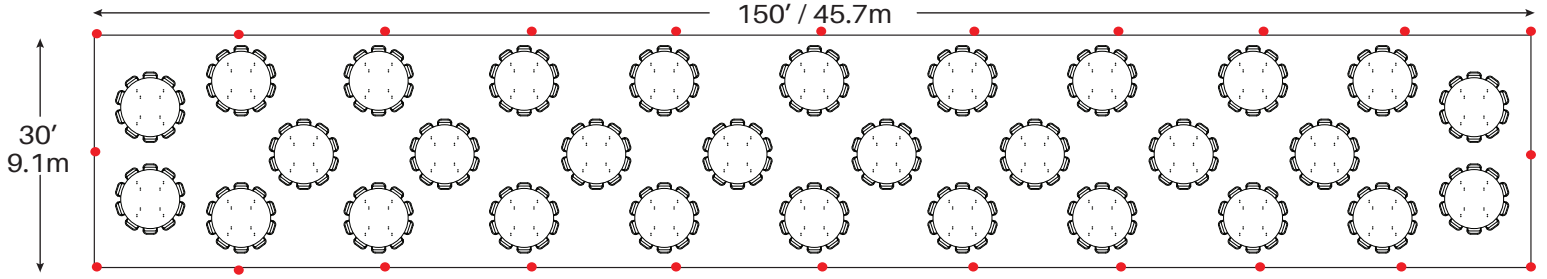

Event & Party Layout

30' x 150' / 9.1m x 45.7m Frame Tent

30 - 72" Round Tables
300 - Chairs

38 - 60" Round Tables
304 - Chairs

60 - 8' Banquet Tables
600 - Chairs

76 - 6' Banquet Tables
456 - Chairs

● = Legs

Minimum Seating Layouts

Event & Party Layout 30' x 150' / 9.1m x 45.7m Frame Tent

Cathedral Seating - 564 Chairs

● = Legs

Minimum Seating Layouts