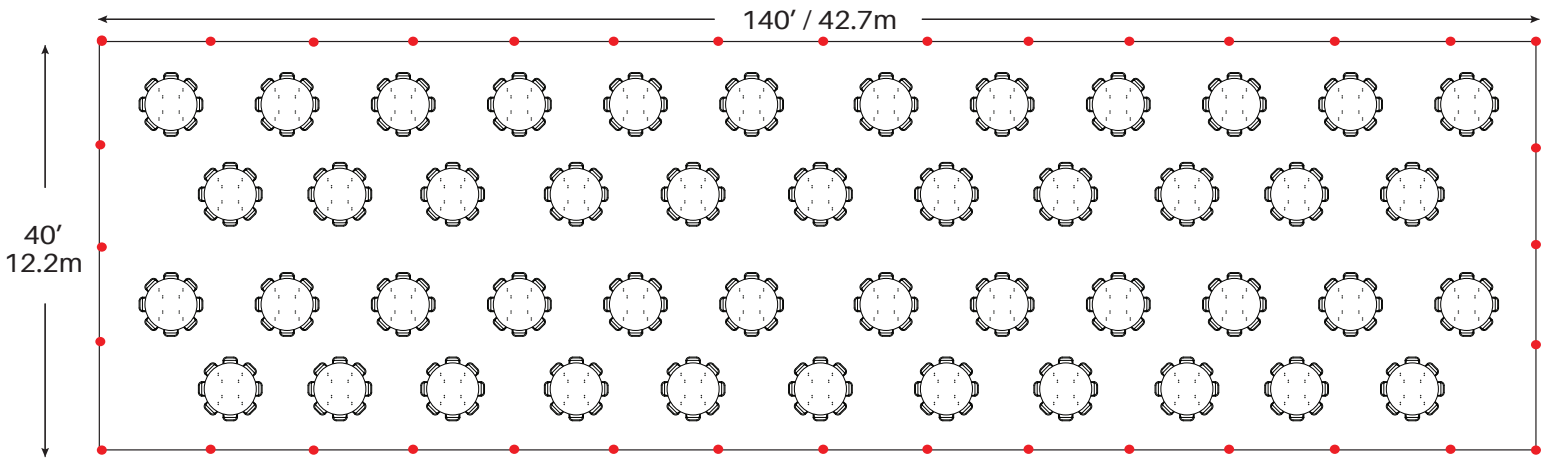

# Event & Party Layout 40' x 140' / 12.2m x 42.7m Frame Tent

34 - 72" Round Tables  
340 - Chairs

46 - 60" Round Tables  
368 - Chairs

70 - 8' Banquet Tables  
700 - Chairs

● = Legs

\*Minimum Seating Layouts\*

# Event & Party Layout 40' x 140' / 12.2m x 42.7m Frame Tent

82 - 6' Banquet Tables  
492- Chairs

Cathedral Seating - 704 Chairs

● = Legs

\*Minimum Seating Layouts\*