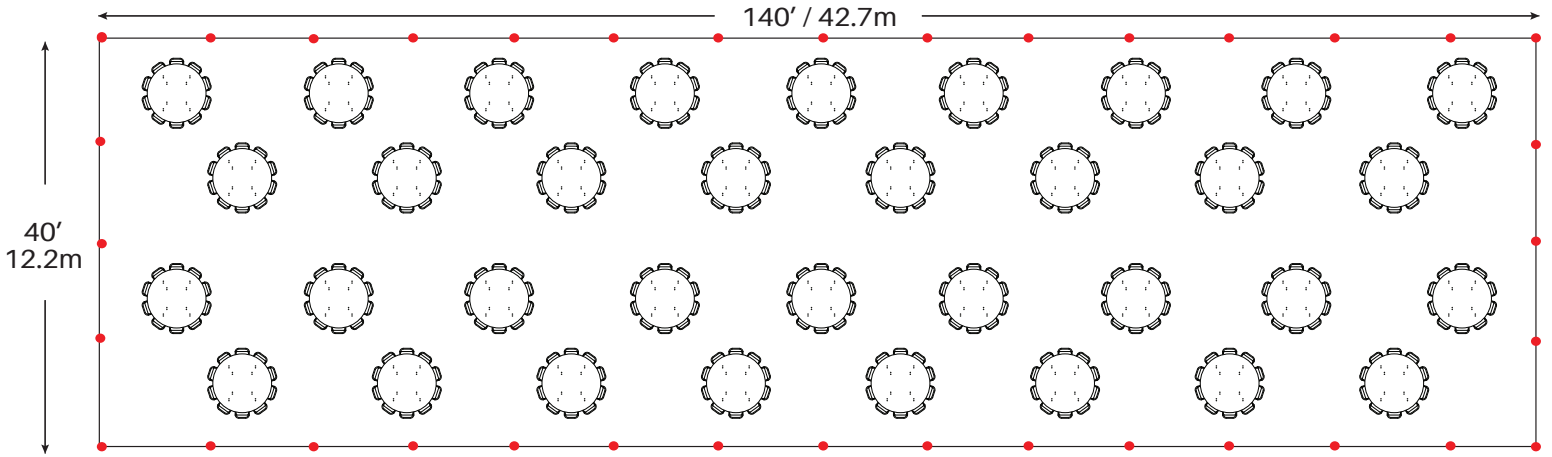

# Event & Party Layout 40' x 140' / 12.2m x 42.7m Frame Tent

34 - 72" Round Tables  
340 - Chairs

46 - 60" Round Tables  
368 - Chairs

70 - 8' Banquet Tables  
700 - Chairs

● = Legs

\*Minimum Seating Layouts\*

# Event & Party Layout 40' x 140' / 12.2m x 42.7m Frame Tent

82 - 6' Banquet Tables  
492- Chairs

Cathedral Seating - 704 Chairs

● = Legs

\*Minimum Seating Layouts\*