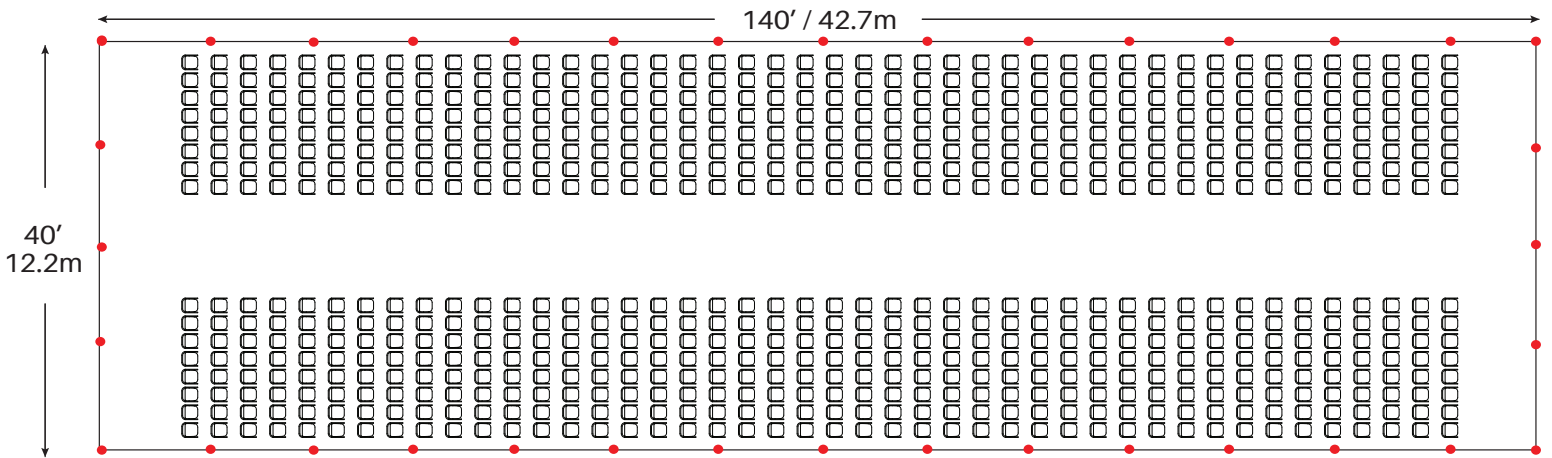

# Event & Party Layout 40' x 140' / 12.2m x 42.7m Frame Tent

34 - 72" Round Tables  
340 - Chairs

46 - 60" Round Tables  
368 - Chairs

70 - 8' Banquet Tables  
700 - Chairs

● = Legs

\*Minimum Seating Layouts\*

# Event & Party Layout 40' x 140' / 12.2m x 42.7m Frame Tent

82 - 6' Banquet Tables  
492- Chairs

Cathedral Seating - 704 Chairs

● = Legs

\*Minimum Seating Layouts\*