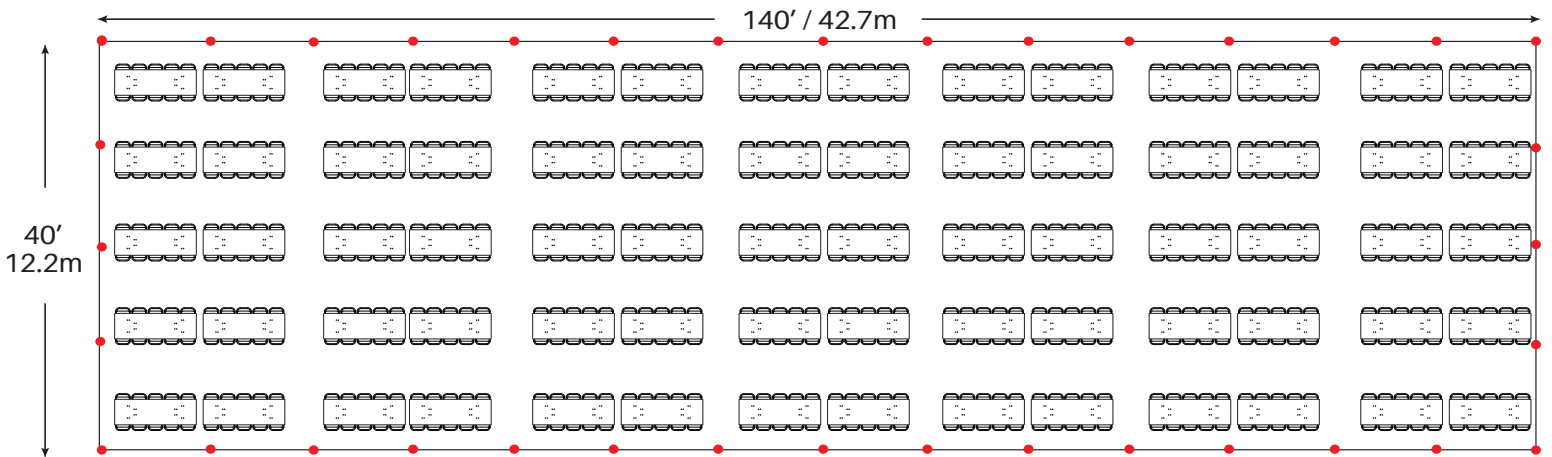

# Event & Party Layout 40' x 140' / 12.2m x 42.7m Frame Tent

34 - 72" Round Tables  
340 - Chairs

46 - 60" Round Tables  
368 - Chairs

70 - 8' Banquet Tables  
700 - Chairs

● = Legs

\*Minimum Seating Layouts\*

# Event & Party Layout 40' x 140' / 12.2m x 42.7m Frame Tent

82 - 6' Banquet Tables  
492- Chairs

Cathedral Seating - 704 Chairs

● = Legs

\*Minimum Seating Layouts\*