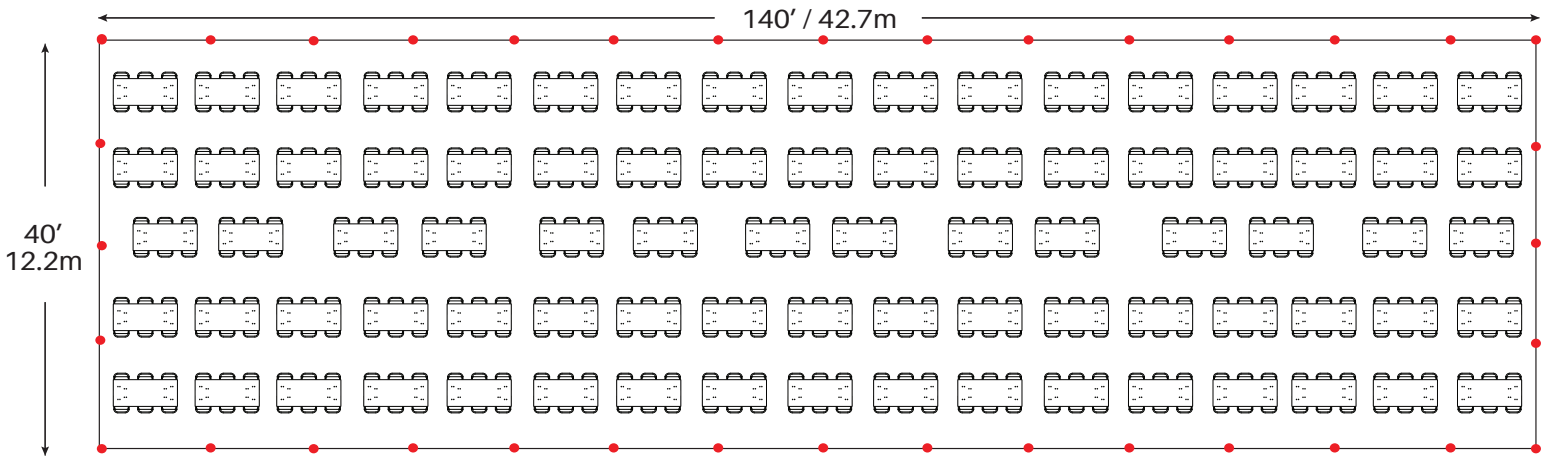

# Event & Party Layout 40' x 140' / 12.2m x 42.7m Frame Tent

34 - 72" Round Tables  
340 - Chairs

46 - 60" Round Tables  
368 - Chairs

70 - 8' Banquet Tables  
700 - Chairs

● = Legs

\*Minimum Seating Layouts\*

# Event & Party Layout 40' x 140' / 12.2m x 42.7m Frame Tent

82 - 6' Banquet Tables  
492- Chairs

Cathedral Seating - 704 Chairs

● = Legs

\*Minimum Seating Layouts\*