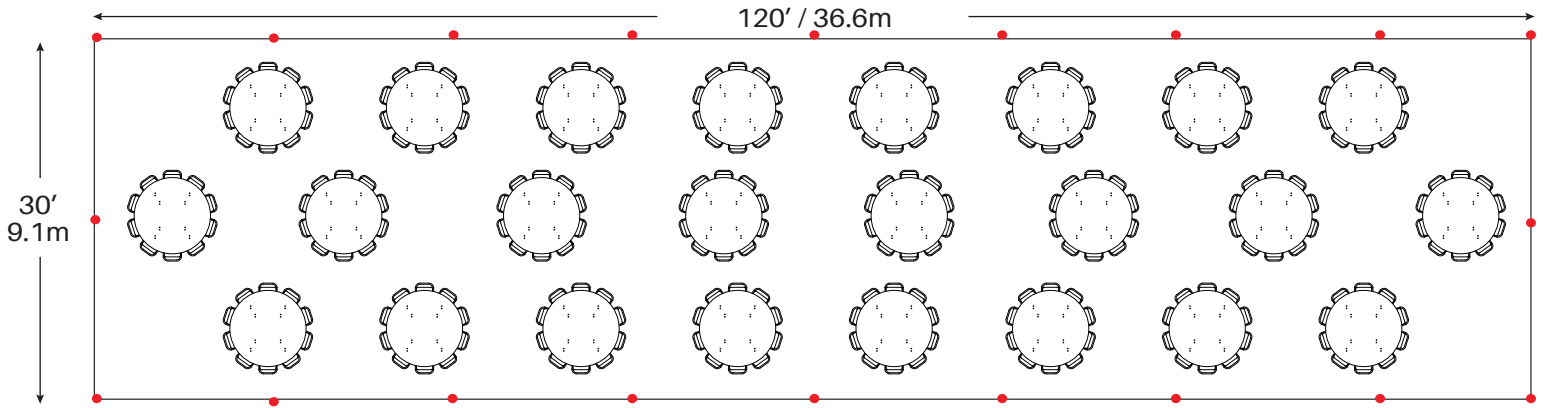

Event & Party Layout

30' x 120' / 9.1m x 36.6m Frame Tent

24 - 72" Round Tables
240 - Chairs

30 - 60" Round Tables
240 - Chairs

44 - 8' Banquet Tables
440 - Chairs

● = Legs

Minimum Seating Layouts

Event & Party Layout 30' x 120' / 9.1m x 36.6m Frame Tent

60 - 6' Banquet Tables
360- Chairs

Cathedral Seating - 456 Chairs

● = Legs

Minimum Seating Layouts