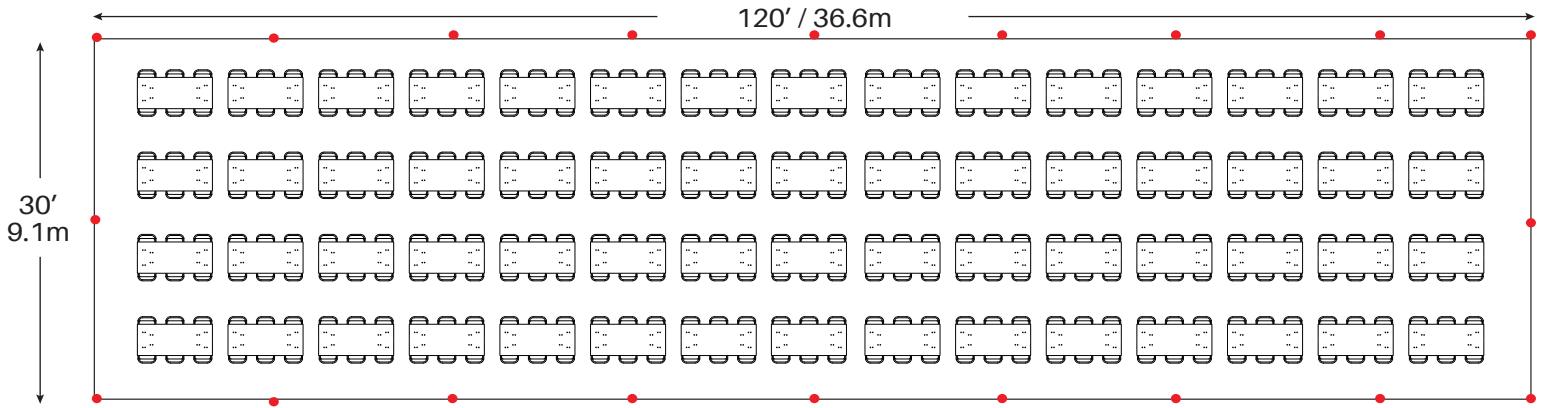

Event & Party Layout

30' x 120' / 9.1m x 36.6m Frame Tent

24 - 72" Round Tables
240 - Chairs

30 - 60" Round Tables
240 - Chairs

44 - 8' Banquet Tables
440 - Chairs

● = Legs

Minimum Seating Layouts

Event & Party Layout 30' x 120' / 9.1m x 36.6m Frame Tent

60 - 6' Banquet Tables
360- Chairs

Cathedral Seating - 456 Chairs

● = Legs

Minimum Seating Layouts