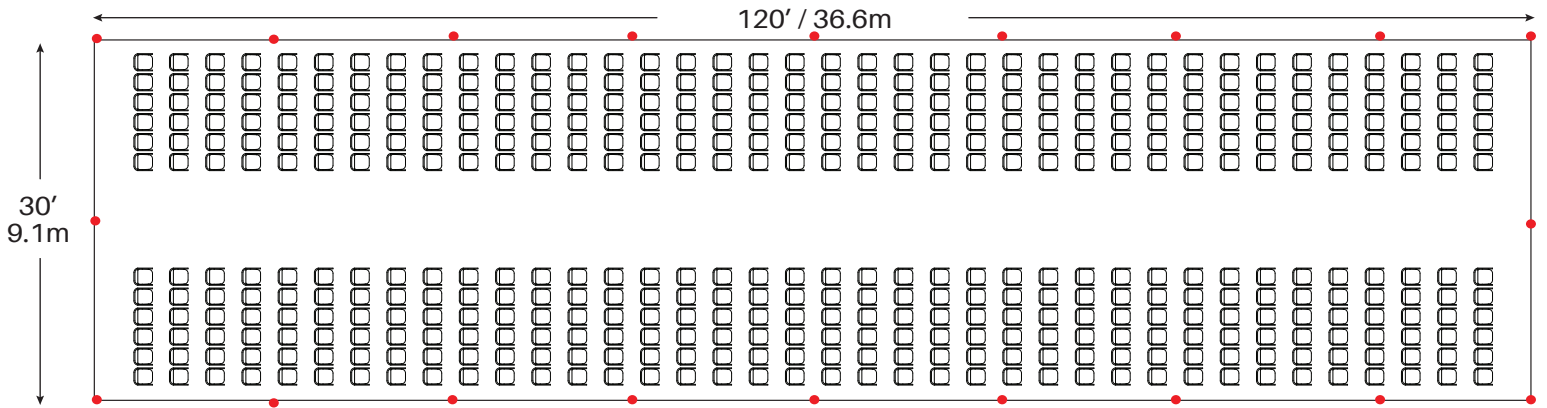

Event & Party Layout

30' x 120' / 9.1m x 36.6m Frame Tent

24 - 72" Round Tables
240 - Chairs

30 - 60" Round Tables
240 - Chairs

44 - 8' Banquet Tables
440 - Chairs

● = Legs

Minimum Seating Layouts

Event & Party Layout 30' x 120' / 9.1m x 36.6m Frame Tent

60 - 6' Banquet Tables
360- Chairs

Cathedral Seating - 456 Chairs

● = Legs

Minimum Seating Layouts