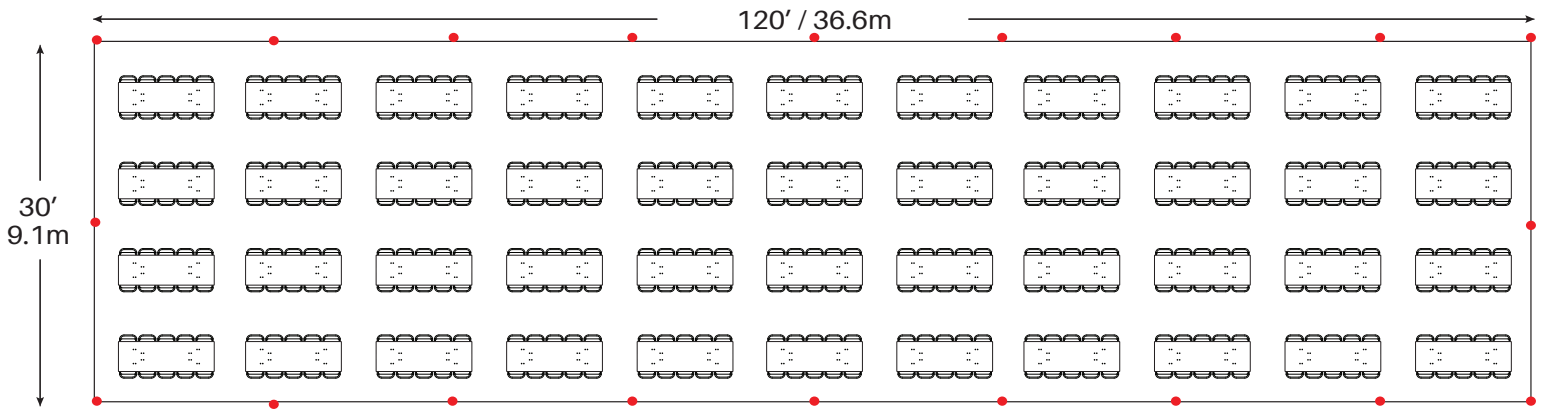

Event & Party Layout

30' x 120' / 9.1m x 36.6m Frame Tent

24 - 72" Round Tables
240 - Chairs

30 - 60" Round Tables
240 - Chairs

44 - 8' Banquet Tables
440 - Chairs

● = Legs

Minimum Seating Layouts

Event & Party Layout 30' x 120' / 9.1m x 36.6m Frame Tent

60 - 6' Banquet Tables
360- Chairs

Cathedral Seating - 456 Chairs

● = Legs

Minimum Seating Layouts