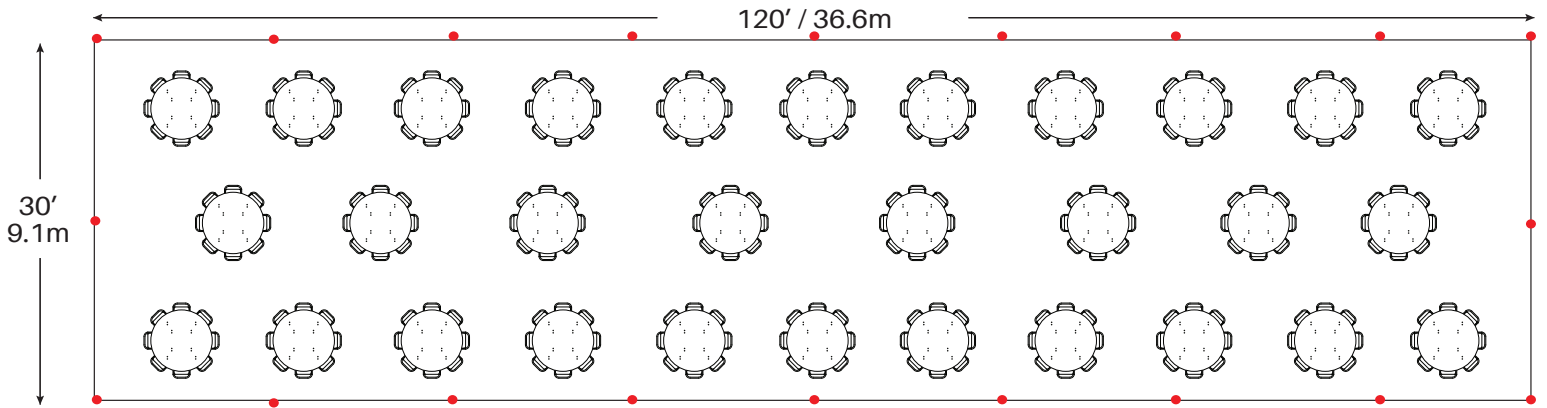

Event & Party Layout

30' x 120' / 9.1m x 36.6m Frame Tent

24 - 72" Round Tables
240 - Chairs

30 - 60" Round Tables
240 - Chairs

44 - 8' Banquet Tables
440 - Chairs

● = Legs

Minimum Seating Layouts

Event & Party Layout 30' x 120' / 9.1m x 36.6m Frame Tent

60 - 6' Banquet Tables
360- Chairs

Cathedral Seating - 456 Chairs

● = Legs

Minimum Seating Layouts