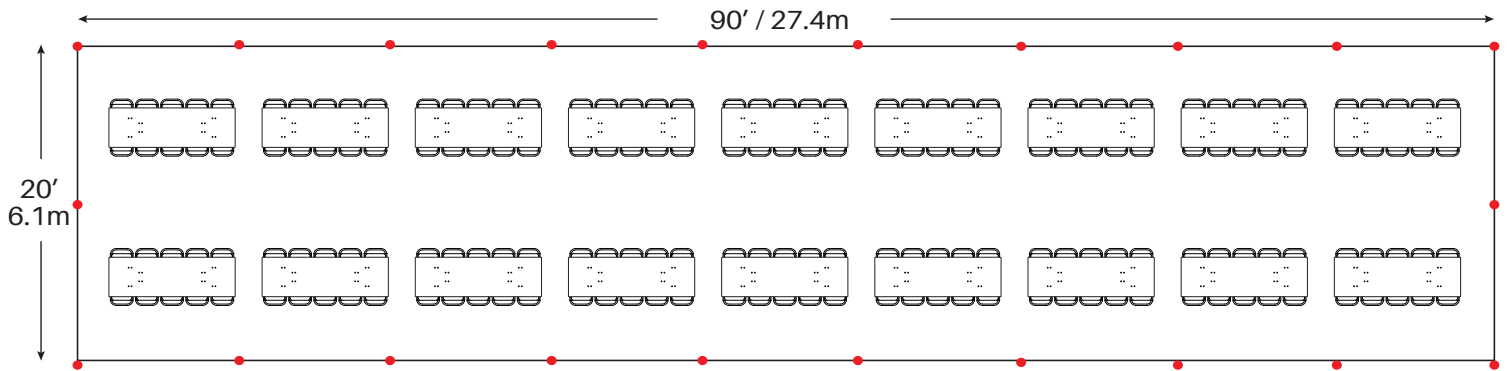

Event & Party Layout

20' x 90' / 6.1m x 27.4m Frame Tent

12 - 72" Round Tables
120 - Chairs

15 - 60" Round Tables
120 - Chairs

18 - 8' Banquet Tables
180 - Chairs

● = Legs

Minimum Seating Layouts

Event & Party Layout

20' x 90' / 6.1m x 27.4m Frame Tent

26 - 6' Banquet Tables
156 - Chairs

Cathedral Seating - 224 Chairs

● = Legs

Minimum Seating Layouts