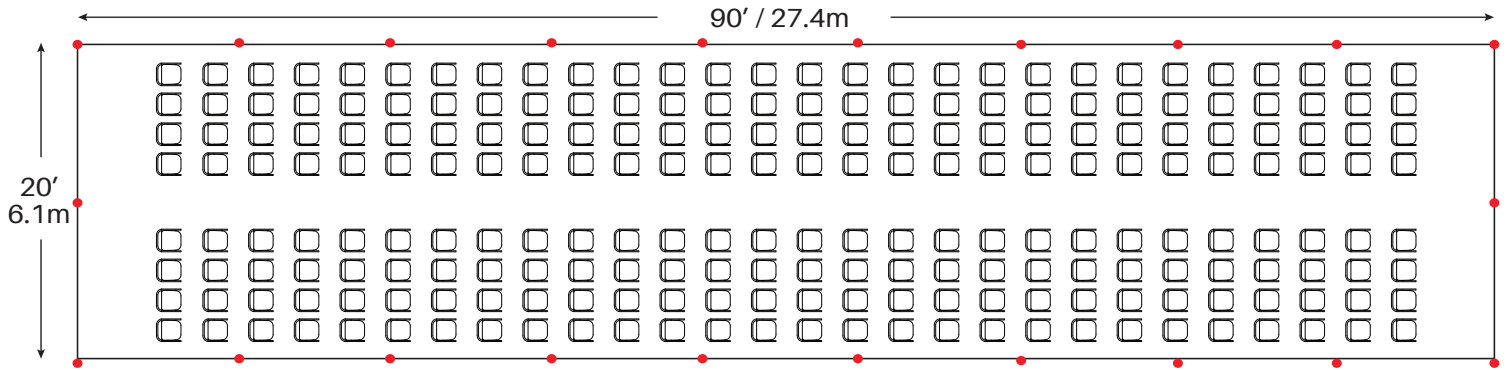

Event & Party Layout

20' x 90' / 6.1m x 27.4m Frame Tent

12 - 72" Round Tables
120 - Chairs

15 - 60" Round Tables
120 - Chairs

18 - 8' Banquet Tables
180 - Chairs

● = Legs

Minimum Seating Layouts

Event & Party Layout

20' x 90' / 6.1m x 27.4m Frame Tent

26 - 6' Banquet Tables
156 - Chairs

Cathedral Seating - 224 Chairs

● = Legs

Minimum Seating Layouts