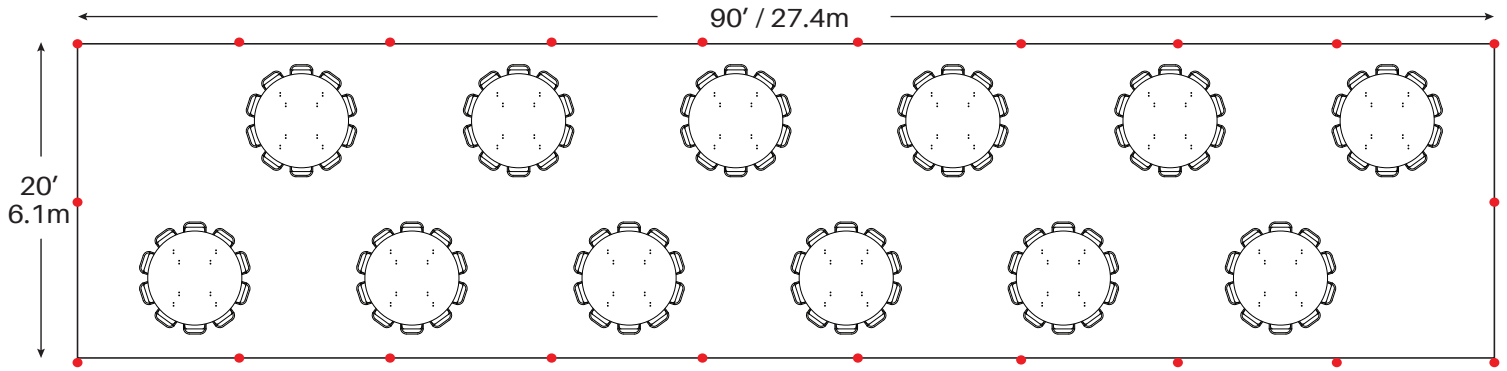

Event & Party Layout

20' x 90' / 6.1m x 27.4m Frame Tent

12 - 72" Round Tables
120 - Chairs

15 - 60" Round Tables
120 - Chairs

18 - 8' Banquet Tables
180 - Chairs

● = Legs

Minimum Seating Layouts

Event & Party Layout

20' x 90' / 6.1m x 27.4m Frame Tent

26 - 6' Banquet Tables
156 - Chairs

Cathedral Seating - 224 Chairs

● = Legs

Minimum Seating Layouts