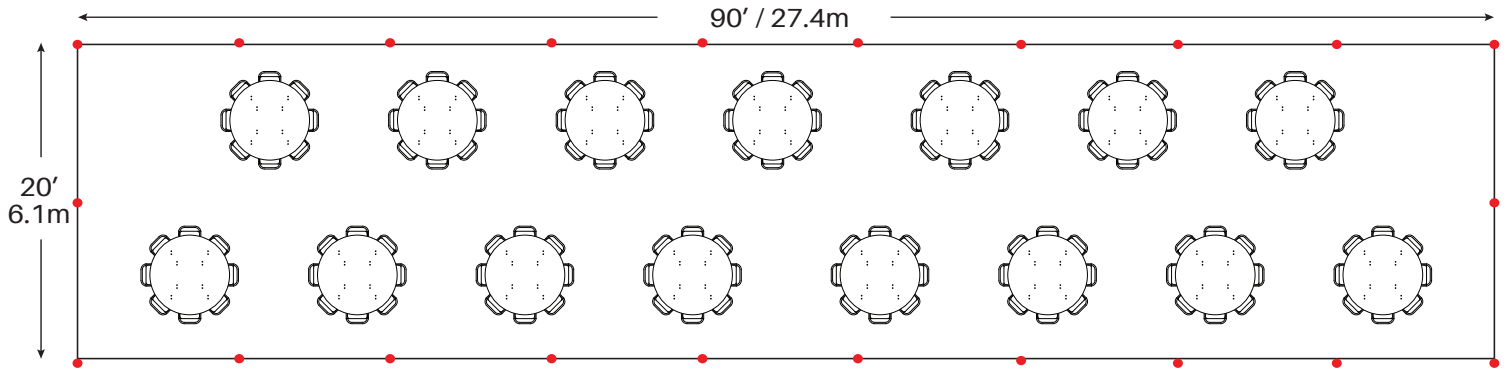

Event & Party Layout

20' x 90' / 6.1m x 27.4m Frame Tent

12 - 72" Round Tables
120 - Chairs

15 - 60" Round Tables
120 - Chairs

18 - 8' Banquet Tables
180 - Chairs

● = Legs

Minimum Seating Layouts

Event & Party Layout

20' x 90' / 6.1m x 27.4m Frame Tent

26 - 6' Banquet Tables
156 - Chairs

Cathedral Seating - 224 Chairs

● = Legs

Minimum Seating Layouts