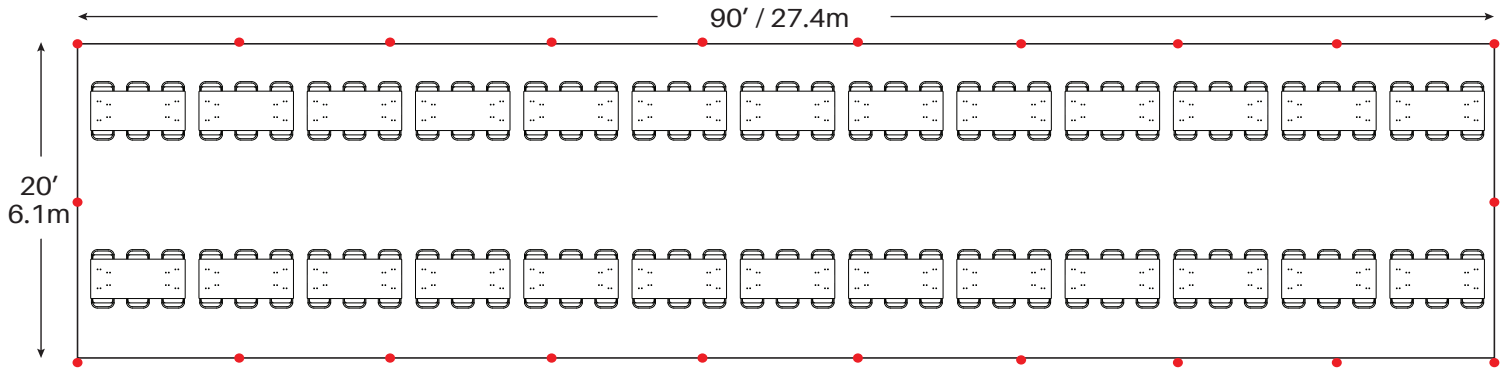

Event & Party Layout

20' x 90' / 6.1m x 27.4m Frame Tent

12 - 72" Round Tables
120 - Chairs

15 - 60" Round Tables
120 - Chairs

18 - 8' Banquet Tables
180 - Chairs

● = Legs

Minimum Seating Layouts

Event & Party Layout

20' x 90' / 6.1m x 27.4m Frame Tent

26 - 6' Banquet Tables
156 - Chairs

Cathedral Seating - 224 Chairs

● = Legs

Minimum Seating Layouts