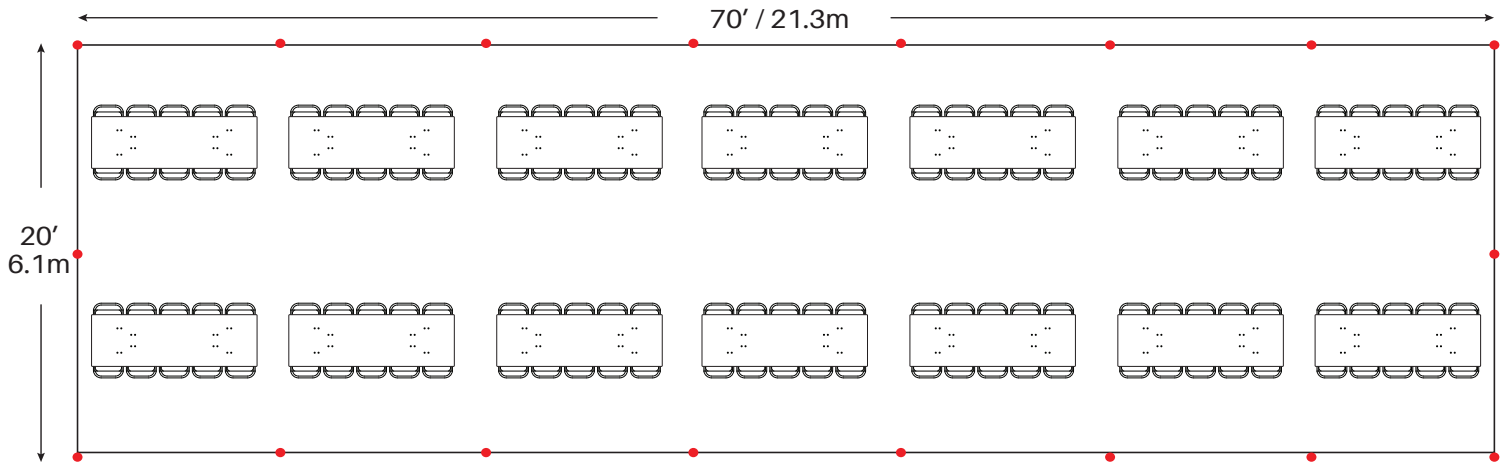

Event & Party Layout

20' x 70' / 6.1m x 21.3m Frame Tent

9 - 72" Round Tables
90 - Chairs

11 - 60" Round Tables
88 - Chairs

14 - 8' Banquet Tables
140 - Chairs

● = Legs

Minimum Seating Layouts

Event & Party Layout

20' x 70' / 6.1m x 21.3m Frame Tent

20 - 6' Banquet Tables
120 - Chairs

Cathedral Seating - 176 Chairs

● = Legs

Minimum Seating Layouts