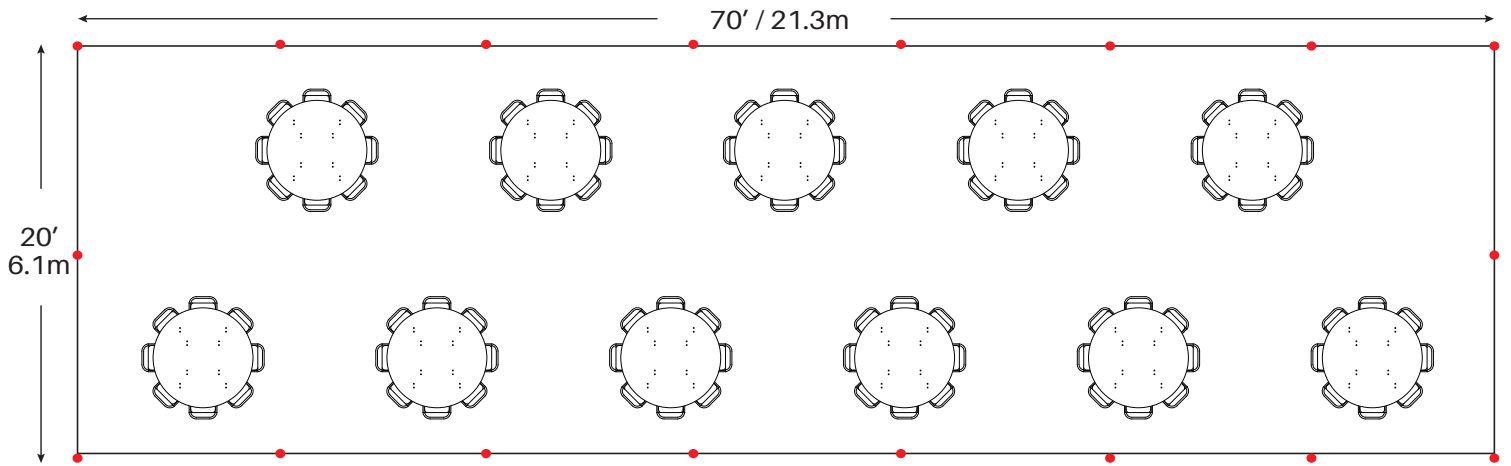

Event & Party Layout

20' x 70' / 6.1m x 21.3m Frame Tent

9 - 72" Round Tables
90 - Chairs

11 - 60" Round Tables
88 - Chairs

14 - 8' Banquet Tables
140 - Chairs

● = Legs

Minimum Seating Layouts

Event & Party Layout

20' x 70' / 6.1m x 21.3m Frame Tent

20 - 6' Banquet Tables
120 - Chairs

Cathedral Seating - 176 Chairs

● = Legs

Minimum Seating Layouts