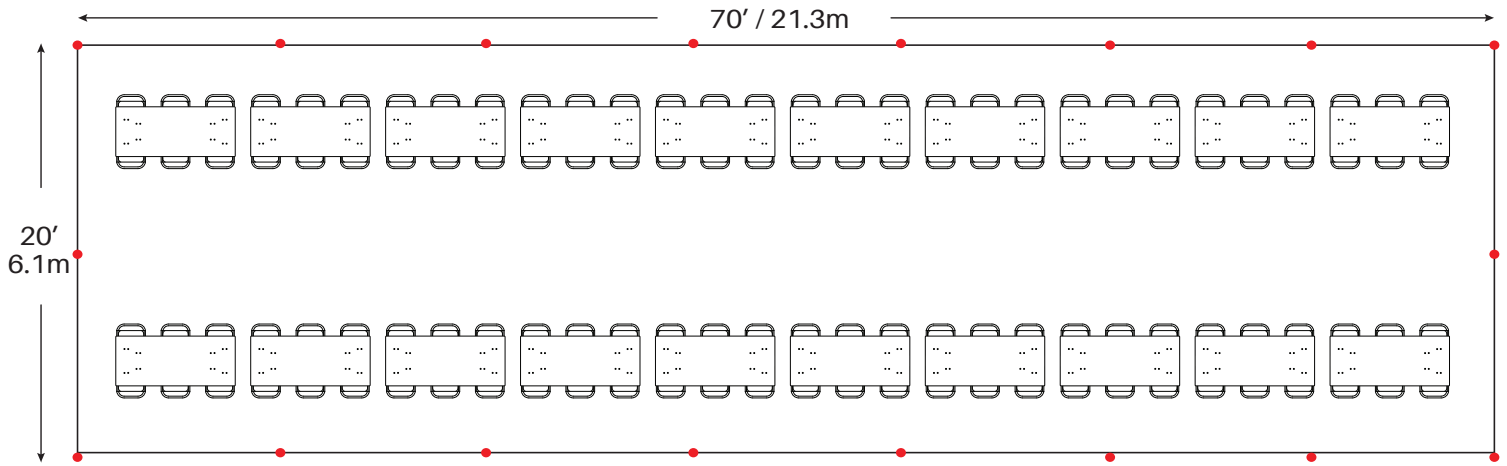

Event & Party Layout

20' x 70' / 6.1m x 21.3m Frame Tent

9 - 72" Round Tables
90 - Chairs

11 - 60" Round Tables
88 - Chairs

14 - 8' Banquet Tables
140 - Chairs

● = Legs

Minimum Seating Layouts

Event & Party Layout

20' x 70' / 6.1m x 21.3m Frame Tent

20 - 6' Banquet Tables
120 - Chairs

Cathedral Seating - 176 Chairs

● = Legs

Minimum Seating Layouts