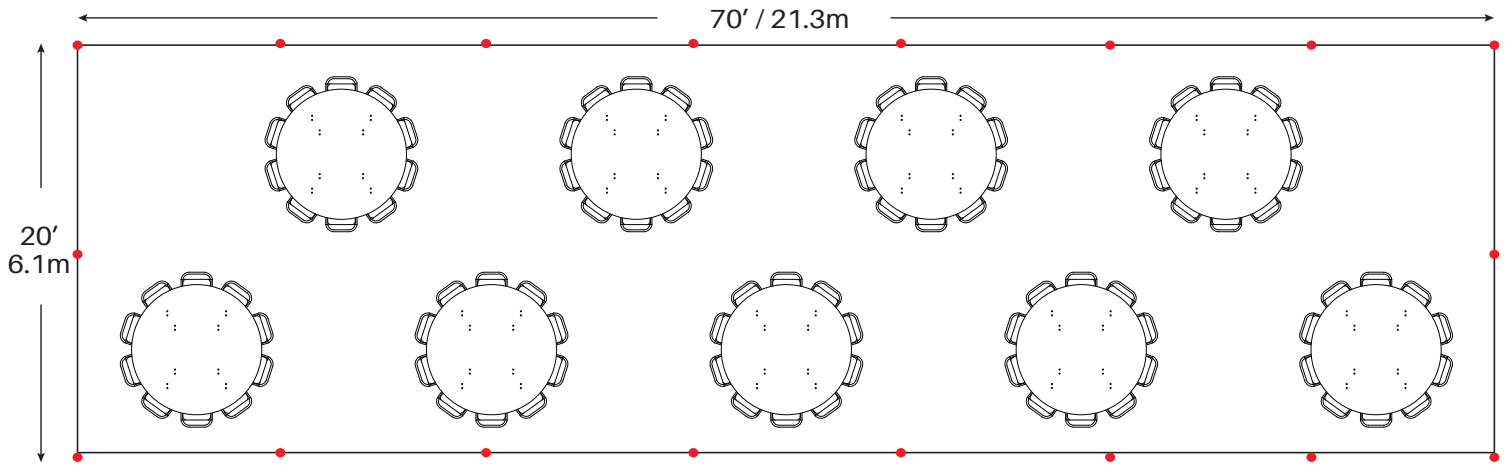

Event & Party Layout

20' x 70' / 6.1m x 21.3m Frame Tent

9 - 72" Round Tables
90 - Chairs

11 - 60" Round Tables
88 - Chairs

14 - 8' Banquet Tables
140 - Chairs

● = Legs

Minimum Seating Layouts

Event & Party Layout

20' x 70' / 6.1m x 21.3m Frame Tent

20 - 6' Banquet Tables
120 - Chairs

Cathedral Seating - 176 Chairs

● = Legs

Minimum Seating Layouts