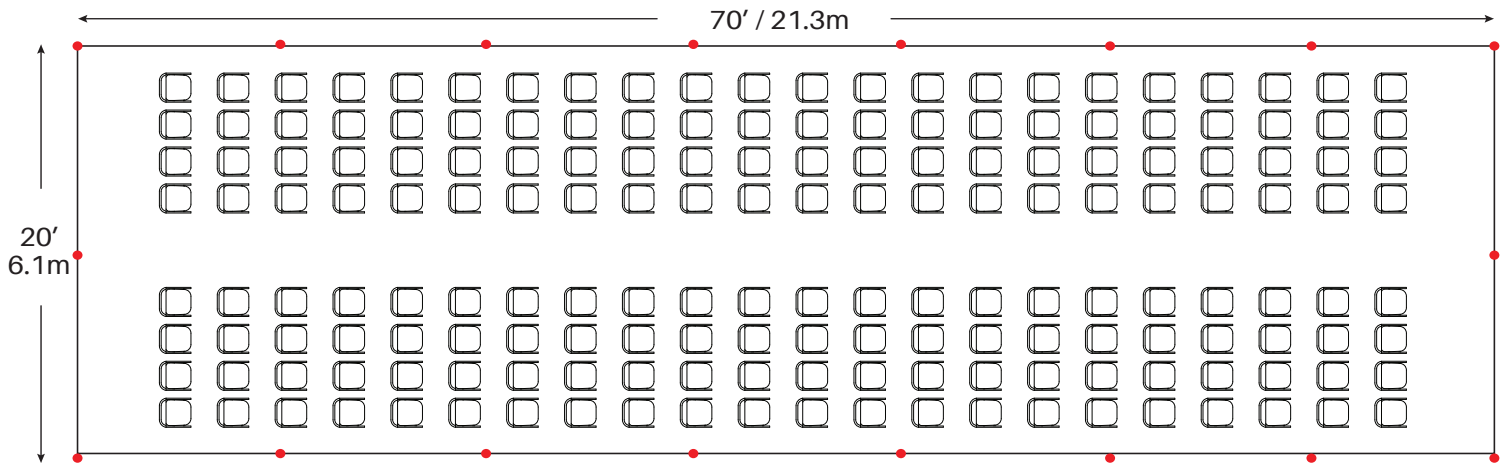

Event & Party Layout

20' x 70' / 6.1m x 21.3m Frame Tent

9 - 72" Round Tables
90 - Chairs

11 - 60" Round Tables
88 - Chairs

14 - 8' Banquet Tables
140 - Chairs

● = Legs

Minimum Seating Layouts

Event & Party Layout

20' x 70' / 6.1m x 21.3m Frame Tent

20 - 6' Banquet Tables
120 - Chairs

Cathedral Seating - 176 Chairs

● = Legs

Minimum Seating Layouts