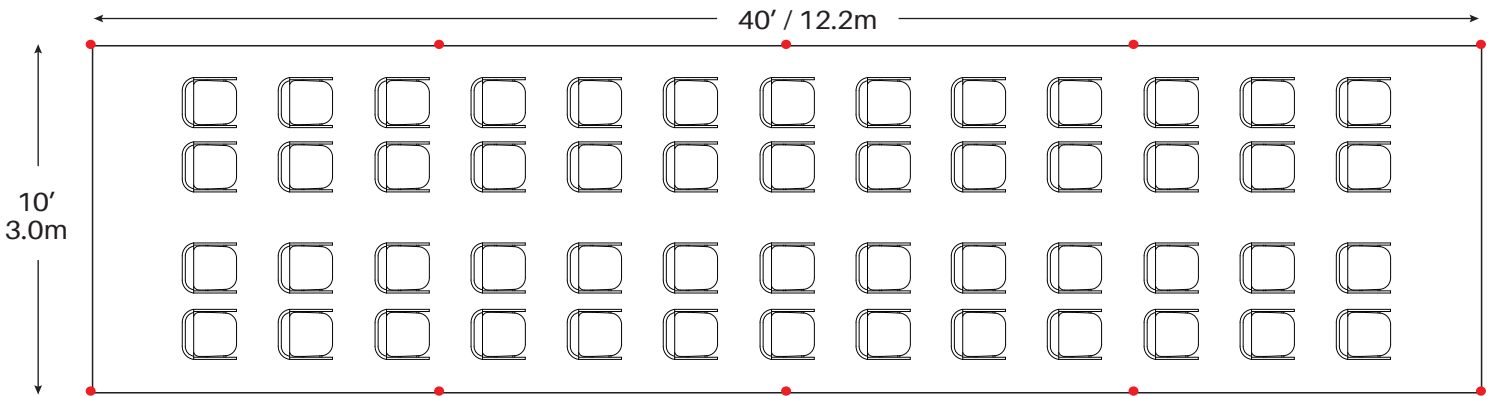

Event & Party Layout

10' x 40' / 3.0m x 12.2m Frame Tent

3 - 72" Round Tables
30 - Chairs

3 - 60" Round Tables
24 - Chairs

4 - 8' Banquet Tables
40 - Chairs

● = Legs

Minimum Seating Layouts

Event & Party Layout

10' x 40' / 3.0m x 12.2m Frame Tent

5- 6' Banquet Tables
30 - Chairs

Cathedral Seating - 52 Chairs

● = Legs

Minimum Seating Layouts