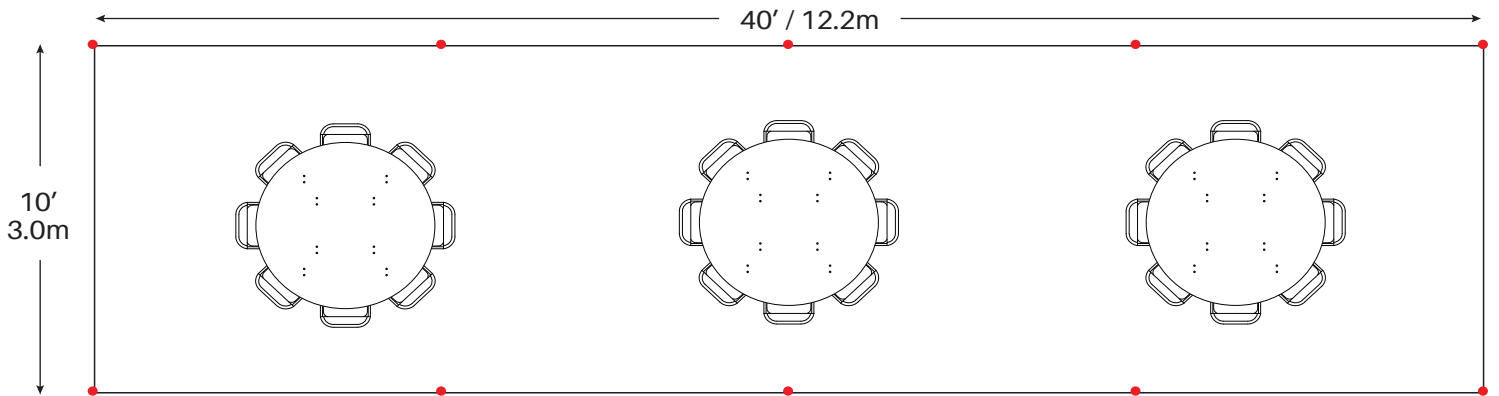

Event & Party Layout

10' x 40' / 3.0m x 12.2m Frame Tent

3 - 72" Round Tables
30 - Chairs

3 - 60" Round Tables
24 - Chairs

4 - 8' Banquet Tables
40 - Chairs

● = Legs

Minimum Seating Layouts

Event & Party Layout

10' x 40' / 3.0m x 12.2m Frame Tent

5- 6' Banquet Tables
30 - Chairs

Cathedral Seating - 52 Chairs

● = Legs

Minimum Seating Layouts