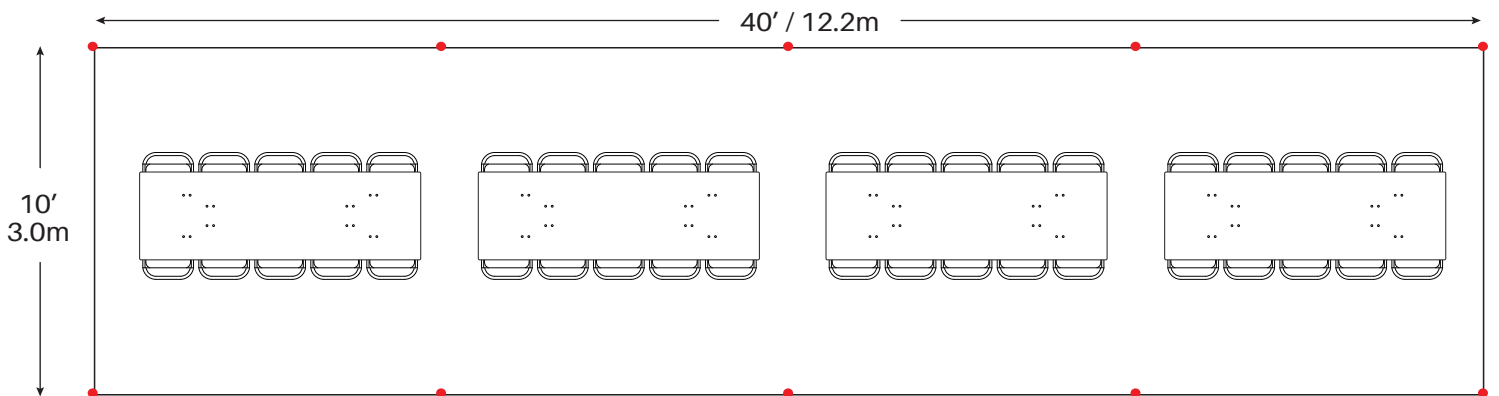

Event & Party Layout

10' x 40' / 3.0m x 12.2m Frame Tent

3 - 72" Round Tables
30 - Chairs

3 - 60" Round Tables
24 - Chairs

4 - 8' Banquet Tables
40 - Chairs

● = Legs

Minimum Seating Layouts

Event & Party Layout

10' x 40' / 3.0m x 12.2m Frame Tent

5- 6' Banquet Tables
30 - Chairs

Cathedral Seating - 52 Chairs

● = Legs

Minimum Seating Layouts