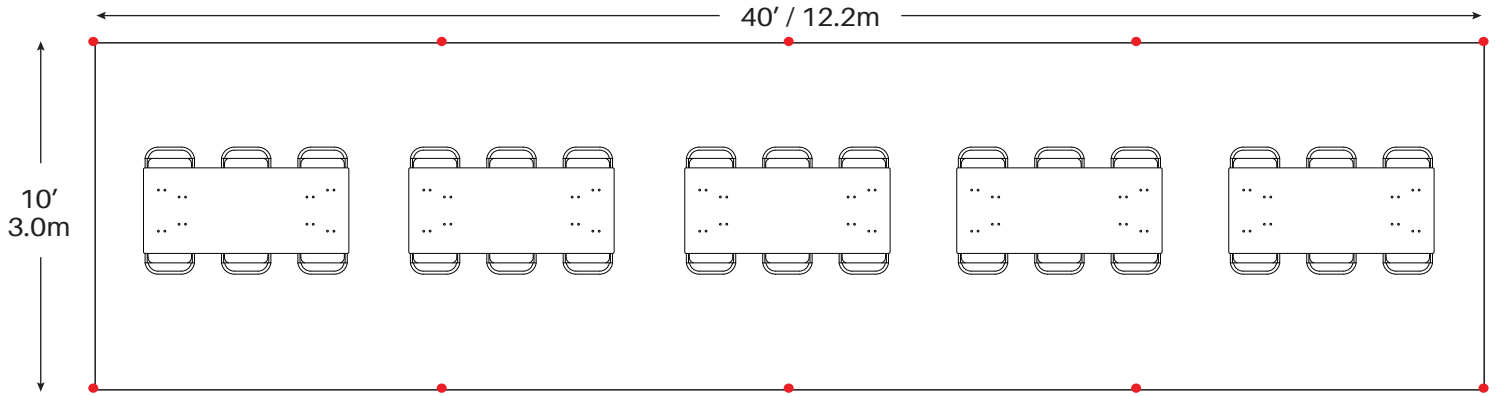

Event & Party Layout

10' x 40' / 3.0m x 12.2m Frame Tent

3 - 72" Round Tables
30 - Chairs

3 - 60" Round Tables
24 - Chairs

4 - 8' Banquet Tables
40 - Chairs

● = Legs

Minimum Seating Layouts

Event & Party Layout

10' x 40' / 3.0m x 12.2m Frame Tent

5- 6' Banquet Tables
30 - Chairs

Cathedral Seating - 52 Chairs

● = Legs

Minimum Seating Layouts