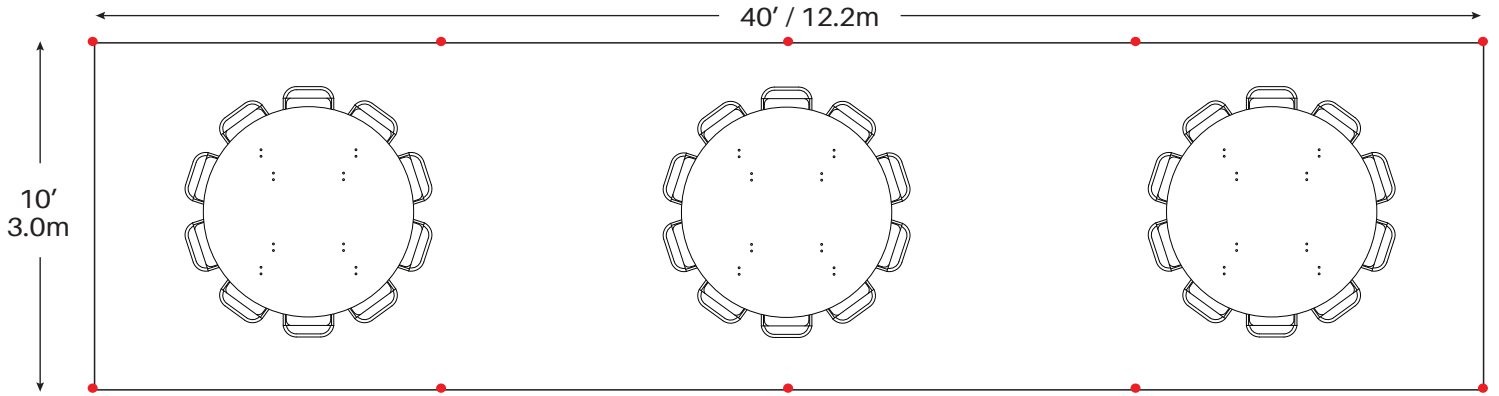

Event & Party Layout

10' x 40' / 3.0m x 12.2m Frame Tent

3 - 72" Round Tables
30 - Chairs

3 - 60" Round Tables
24 - Chairs

4 - 8' Banquet Tables
40 - Chairs

● = Legs

Minimum Seating Layouts

Event & Party Layout

10' x 40' / 3.0m x 12.2m Frame Tent

5- 6' Banquet Tables
30 - Chairs

Cathedral Seating - 52 Chairs

● = Legs

Minimum Seating Layouts