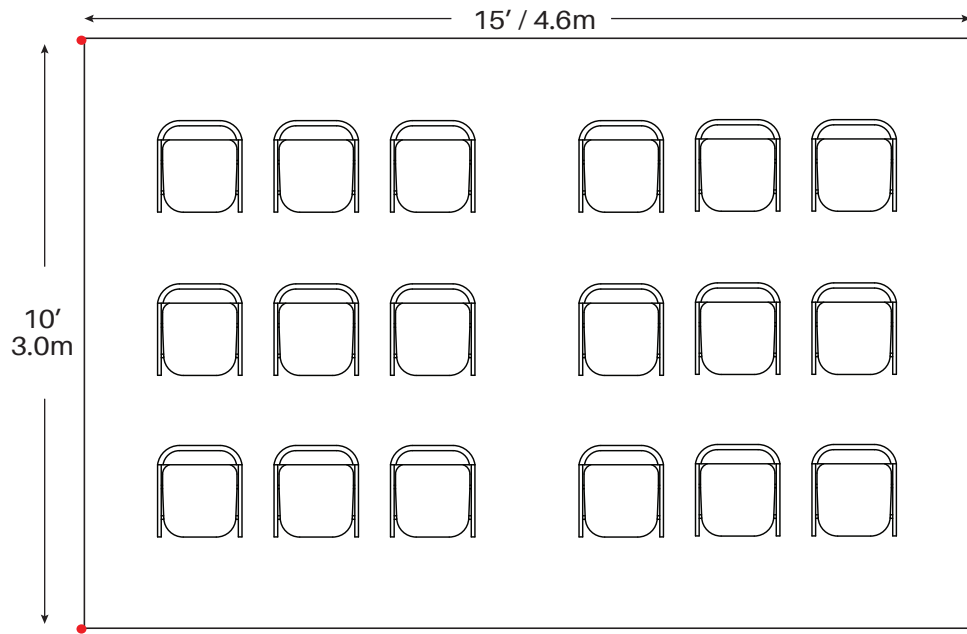

1 - 72" Round Tables  
10 - Chairs

1 - 60" Round Tables  
8 - Chairs

● = Legs

\*Minimum Seating Layouts\*

1 - 8' Banquet Tables  
10 - Chairs

2 - 6' Banquet Tables  
12 - Chairs

● = Legs

\*Minimum Seating Layouts\*

Cathedral Seating - 18 Chairs

● = Legs

\*Minimum Seating Layouts\*