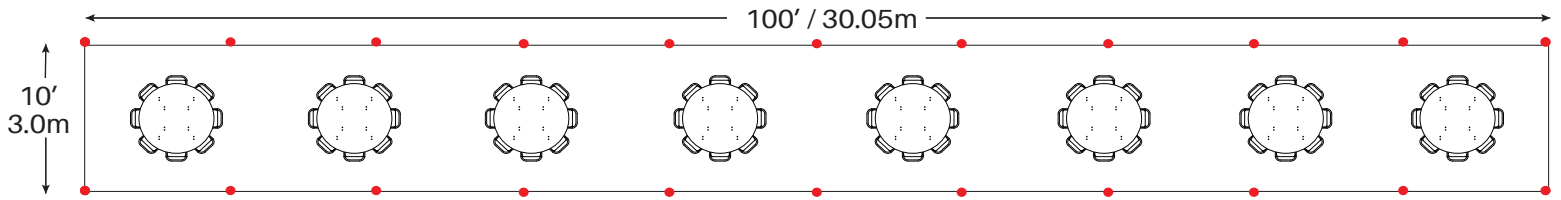

Event & Party Layout 10' x 100' / 3.0m x 30.05m Frame Tent

7 - 72" Round Tables
70 - Chairs

8 - 60" Round Tables
64 - Chairs

10 - 8' Banquet Tables
100 - Chairs

13 - 6' Banquet Tables
78 - Chairs

● = Legs

Minimum Seating Layouts

Event & Party Layout 10' x 100' / 3.0m x 30.05m Frame Tent

Cathedral Seating - 124 Chairs

● = Legs

Minimum Seating Layouts