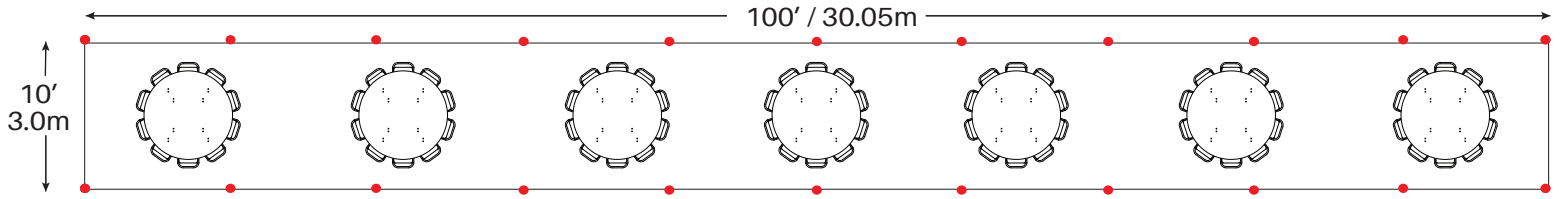

Event & Party Layout 10' x 100' / 3.0m x 30.05m Frame Tent

7 - 72" Round Tables
70 - Chairs

8 - 60" Round Tables
64 - Chairs

10 - 8' Banquet Tables
100 - Chairs

13 - 6' Banquet Tables
78 - Chairs

● = Legs

Minimum Seating Layouts

Event & Party Layout 10' x 100' / 3.0m x 30.05m Frame Tent

Cathedral Seating - 124 Chairs

● = Legs

Minimum Seating Layouts