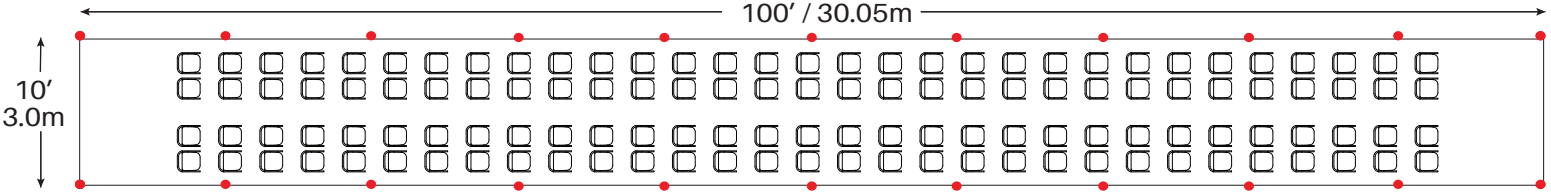

Event & Party Layout 10' x 100' / 3.0m x 30.05m Frame Tent

7 - 72" Round Tables
70 - Chairs

8 - 60" Round Tables
64 - Chairs

10 - 8' Banquet Tables
100 - Chairs

13 - 6' Banquet Tables
78 - Chairs

● = Legs

Minimum Seating Layouts

Event & Party Layout 10' x 100' / 3.0m x 30.05m Frame Tent

Cathedral Seating - 124 Chairs

● = Legs

Minimum Seating Layouts