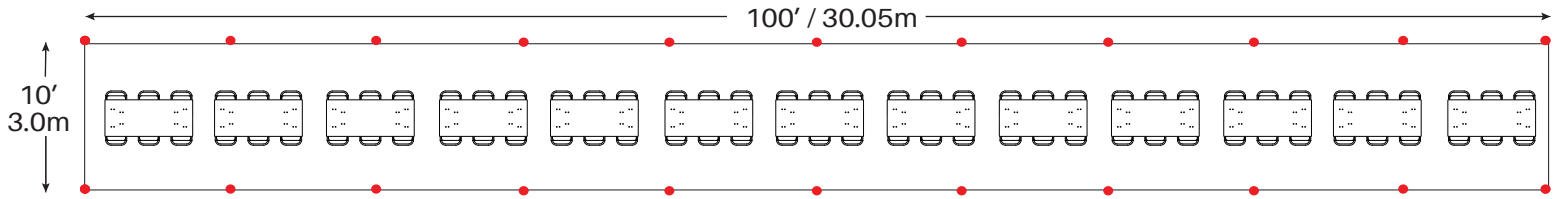

Event & Party Layout 10' x 100' / 3.0m x 30.05m Frame Tent

7 - 72" Round Tables
70 - Chairs

8 - 60" Round Tables
64 - Chairs

10 - 8' Banquet Tables
100 - Chairs

13 - 6' Banquet Tables
78 - Chairs

● = Legs

Minimum Seating Layouts

Event & Party Layout 10' x 100' / 3.0m x 30.05m Frame Tent

Cathedral Seating - 124 Chairs

● = Legs

Minimum Seating Layouts