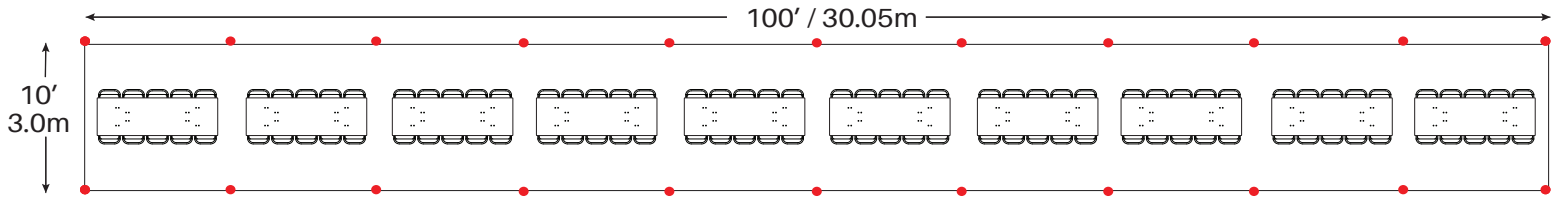

Event & Party Layout 10' x 100' / 3.0m x 30.05m Frame Tent

7 - 72" Round Tables
70 - Chairs

8 - 60" Round Tables
64 - Chairs

10 - 8' Banquet Tables
100 - Chairs

13 - 6' Banquet Tables
78 - Chairs

● = Legs

Minimum Seating Layouts

Event & Party Layout 10' x 100' / 3.0m x 30.05m Frame Tent

Cathedral Seating - 124 Chairs

● = Legs

Minimum Seating Layouts