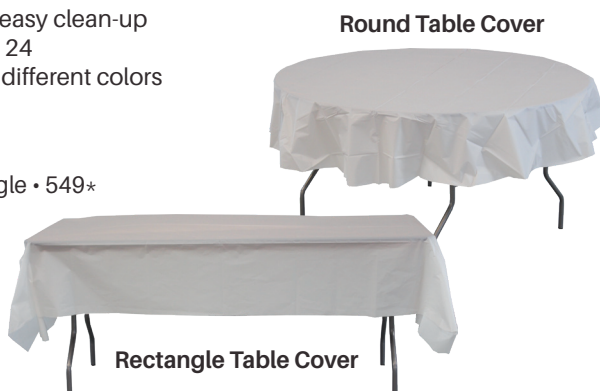

## Plastic Shirred Skirting

- Adhesive tape along inside hem for easy installation
- 3.5 mil thick, heavy-duty plastic
- Disposable for easy clean-up
- Sold in Units of 6
- Available in 28 colors options

14' Plastic Skirting • 529\*

\*Indicate Color

## Heavy Duty Plastic Table Covers

- Disposable for easy clean-up
- Sold in Units of 24
- Available in 28 different colors

- 72" Round • 72\*
- 84" Round • 84\*
- 54" x 108" Rectangle • 549\*

\* Indicate Color