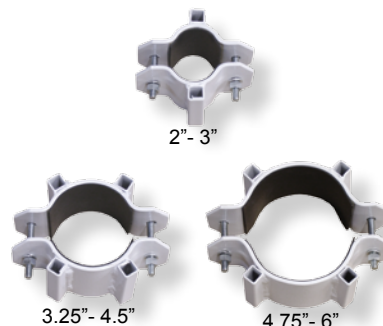

## Mounted Hangers

Size	Item #	Wt./Lbs.
20'	CPH20	4.4
28'	CPH28	7.4
36'	CPH36	8.6

## Pole Bracket Clamps

Size	Item #	Wt./Lbs.
2" - 3"	CPC01	2.6
3.25" - 4.5"	CPC02	3.8
4.75" - 6"	CPC03	4.4

For more information visit [www.GetTent.com](http://www.GetTent.com) / 419-586-3610 / 1-866-GET-TENT