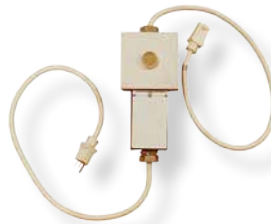

2000 Watt Dimmer

STLIGHTDIM2000W