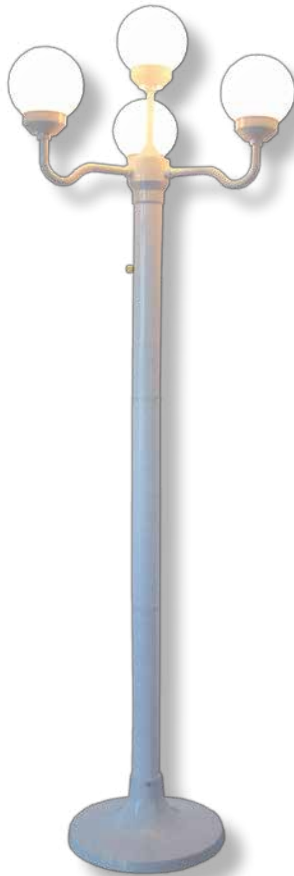

## Chandelier

STLIGHTCHAN4G

Additional  
Lighting  
online at  
GetTent.com

## Portable Post Light Single Globe

STLUM1DWHT • 11 lbs.

## Portable Post Light Four Globes

STLUM4DWHT • 18 lbs.

## Globe Lighting

STLIGHTAP8 • White

STLIGHTAP06BRNZ • Bronze

STLIGHTAP06MULT • Multi-Color

STLIGHTAP06PATR • Patriotic

STLIGHTAP2 • 2 Globes

STLIGHT6GLOBECO  
Copper