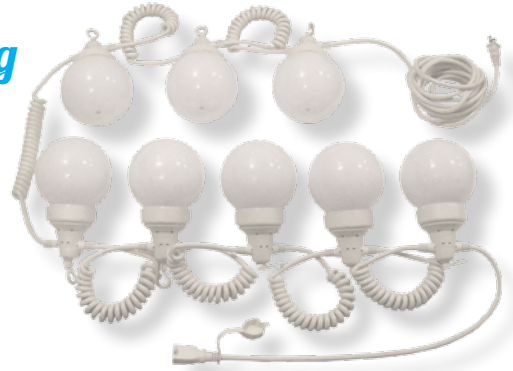

Globe Lighting

STLIGHTAP8 • White

STLIGHTAP06BRNZ • Bronze