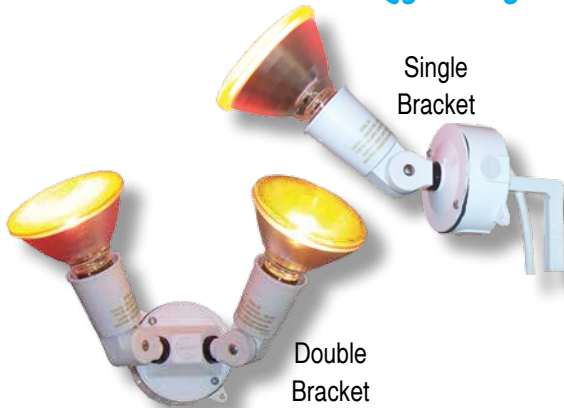

Event Lighting

PAR38 Cluster Lighting

Item #	Description	Wt./Lbs.
803802	PAR 38 Single Bracket Flood Light	2
823802	PAR 38 Double Bracket Flood Light	3