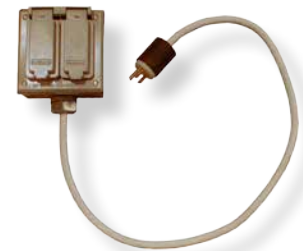

Quad Box

STLIGHTQB2200