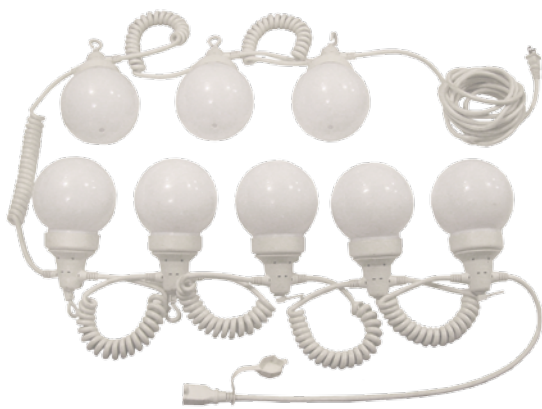

Globe Lighting

Celina's Globe Lighting Strands are great for enhancing the mood at camp sites, patios, and many outdoor events. Multiple strands can be connected and each globe is equipped with a rotating hook at the top for easy hanging. With a variety of colors and styles to choose from, Celina's Globe Lighting Strands can help complete any decor.

Celina Globe Lighting is weather and water resistant, shatterproof, UL listed, and intended for temporary outdoor use only.

White Globe Lighting

8 Globes per Strand • STLIGHTAP8

(Bulb not included)

Bronze Globe Lighting

6 Globes per Strand
STLIGHTAP06BRNZ

Multi-Color Globe Lighting

6 Globes per Strand
STLIGHTAP06MULT

Patriotic Globe Lighting

6 Globes per Strand
STLIGHTAP06PATR

White Globe Lighting

2 Globes per strand • STLIGHTAP2