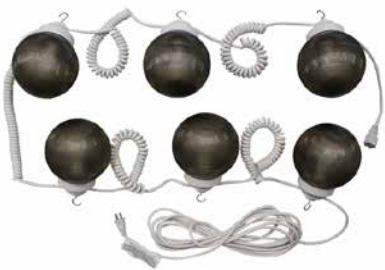

Globe Lighting

Celina's Globe Lighting Strands are great for enhancing the mood at camp sites, patios, and many outdoor events. Multiple strands can be connected and each globe is equipped with a rotating hook at the top for easy hanging. With a variety of colors and styles to choose from, Celina's Globe Lighting Strands can help complete any decor.

Celina Globe Lighting is weather and water resistant, shatterproof, UL listed, and intended for temporary outdoor use only.

White Globe Lighting

8 Globes per Strand • STLIGHTAP8

(Bulb not included)

Bronze Globe Lighting

6 Globes per Strand
STLIGHTAP06BRNZ

Multi-Color Globe Lighting

6 Globes per Strand
STLIGHTAP06MULT

Patriotic Globe Lighting

6 Globes per Strand
STLIGHTAP06PATR

White Globe Lighting

2 Globes per strand • STLIGHTAP2