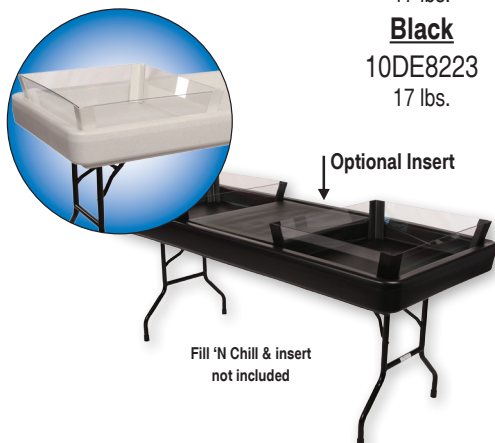

Full 'N Chill

Full 'N Chill Party Table

- 400 lbs capacity including 75 to 100 lbs. of ice
- Available in white and black
- Tapered bottom features a 2 stage drainage system
- Rugged, lightweight construction
- Durable, easy-to-clean, one piece, FDA-approved
- Polyethylene table top
- Sturdy, powder coated, collapsible steel legs
- Stackable design for convenient storage
- Easily transportable in a mini-van or SUV
- Inside dimensions: 29" x 69", 3½" deep
- Exterior dimensions: 31" x 73", 6½" deep
- Indoor & outdoor use

Chillin' Banquet Cart

- Place Fill 'N Chill Table (not included) with legs folded on banquet cart for easy moving
- Powder Coated 1" square tube steel
- Heavy Duty 5" wheels
- Weight capacity 1000 lbs.
- Brushed stainless steel bottom shelf

10BC7254
115 lbs.

2/3 Table Depth Extension

- Panels made of clear Lexan
- Available in white and black

White
10DE1223
17 lbs.

Black
10DE8223
17 lbs.

Fill 'N Chill & insert not included

Table Insert for Full 'N Chill

- Dimensions: 26" x 24" x 3.5" deep
- Made with high density polyethylene
- Available in white and black

Insert shown in use on left

White
10IN0929
7 lbs.

Black
10IN8929
7 lbs.

8" Table Depth Extension

- Accessorize your Fill 'N Chill table with removable depth extensions
- Ideal for tall containers
- Panels made of clear Lexan
- Extensions include 4 long panels, 3 short panels, 4 corner pieces, and 2 center "T" pieces
- Available in white and black