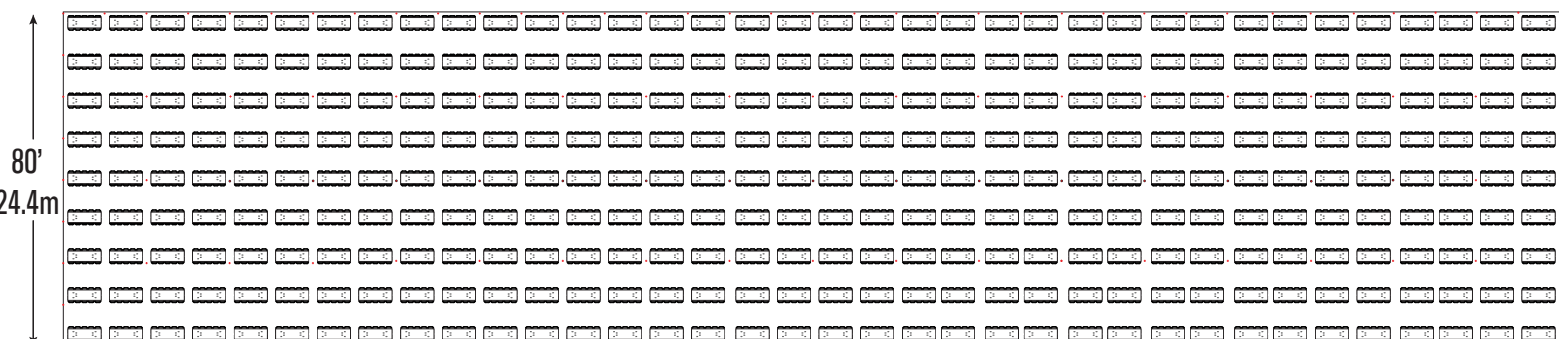

Event & Party Layout - 80' x 360' / 24.4m x 109.7m Pole Tent

360' / 109.7m

288- 72" Wood Round Tables
2880- Folding Chairs

360' / 109.7m

288- 60" Wood Round Tables
2304- Folding Chairs

360' / 109.7m

324- 8' Wood Banquet Tables
3240- Folding Chairs

★ = Center Pole ● = Side Pole + = Quarter Pole

Minimum Seating Layouts

A Division of CELINA TENT

For more information visit www.GetTent.com / 419-586-3610 / 1-866-GET-TENT

Event & Party Layout - 80' x 360' / 24.4m x 109.7m Pole Tent

6' Banquet

8' Banquet

★ = Center Pole ● = Side Pole + = Quarter Pole

Minimum Seating Layouts

A Division of CELINA TENT

For more information visit www.GetTent.com / 419-586-3610 / 1-866-GET-TENT