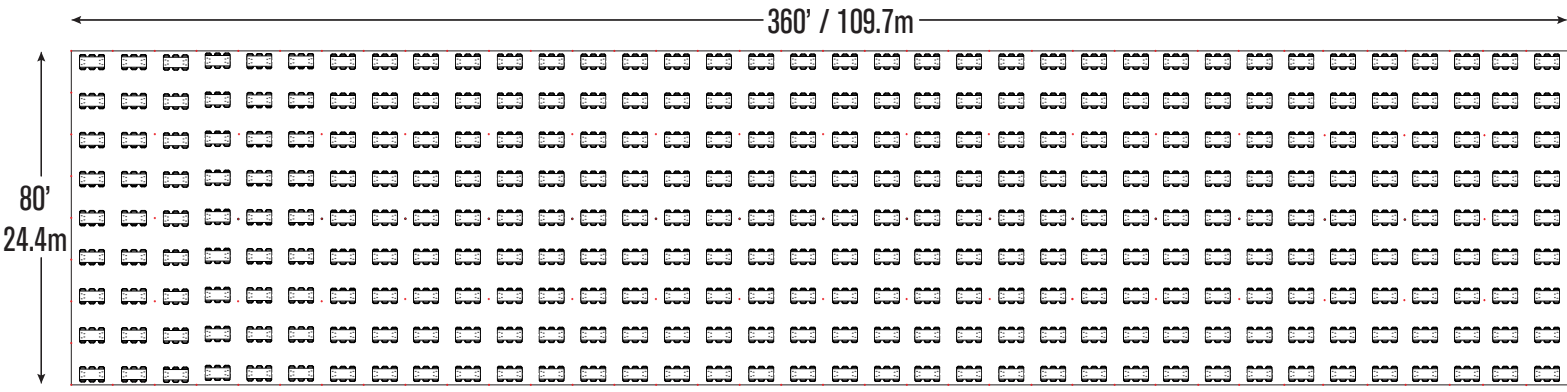

★ = Center Pole ● = Side Pole + = Quarter Pole

Minimum Seating Layouts

A Division of CELINA TENT

For more information visit www.GetTent.com / 419-586-3610 / 1-866-GET-TENT

Event & Party Layout - 80' x 360' / 24.4m x 109.7m Pole Tent

6' Banquet

8' Banquet

★ = Center Pole ● = Side Pole + = Quarter Pole

Minimum Seating Layouts

A Division of CELINA TENT

For more information visit www.GetTent.com / 419-586-3610 / 1-866-GET-TENT