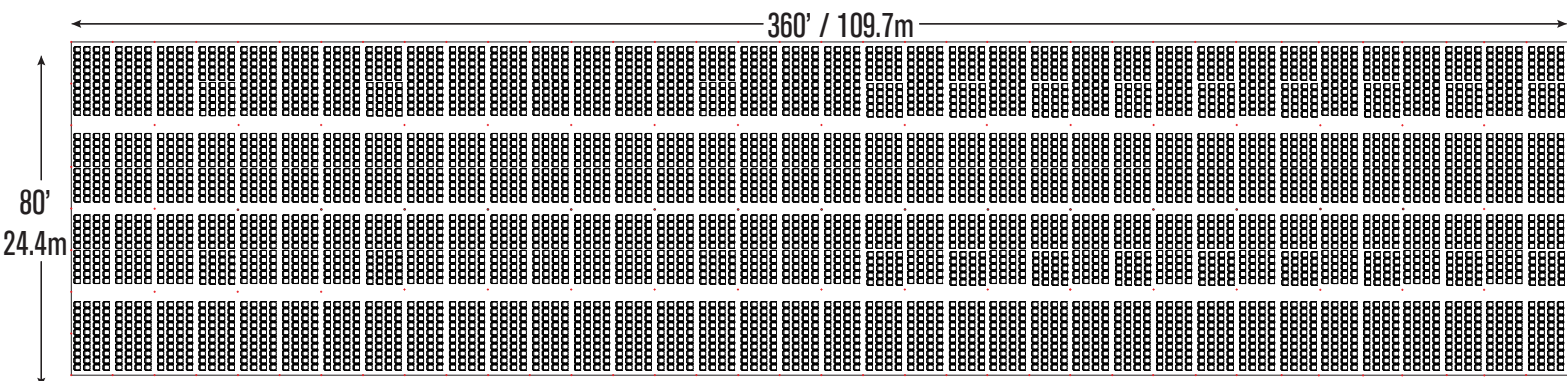

Cathedral Seating- 5760 Folding Chairs

Folding Chairs & Tables

★ = Center Pole   ● = Side Pole   + = Quarter Pole

Minimum Seating Layouts

A Division of CELINA TENT

For more information visit www.GetTent.com / 419-586-3610 / 1-866-GET-TENT