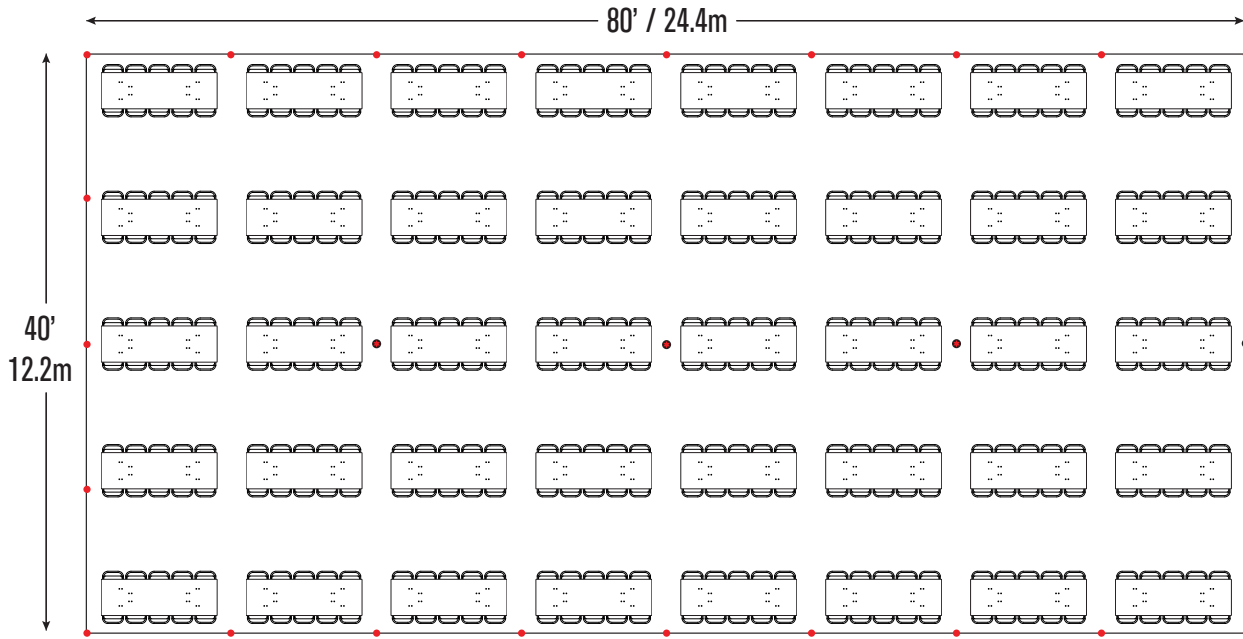

★ = Center Pole    ● = Side Pole

\*Minimum Seating Layouts\*

A Division of CELINA TENT

For more information visit [www.GetTent.com](http://www.GetTent.com) / 419-586-3610 / 1-866-GET-TENT

# Event & Party Layout - 40' x 80' / 12.2m x 24.4m Pole Tent

40- 8' Wood Banquet Tables  
400- Folding Chairs

40- 6' Wood Banquet Tables  
240- Folding Chairs

# Event & Party Layout - 40' x 80' / 12.2m x 24.4m Pole Tent

Cathedral Seating- 533 Folding Chairs