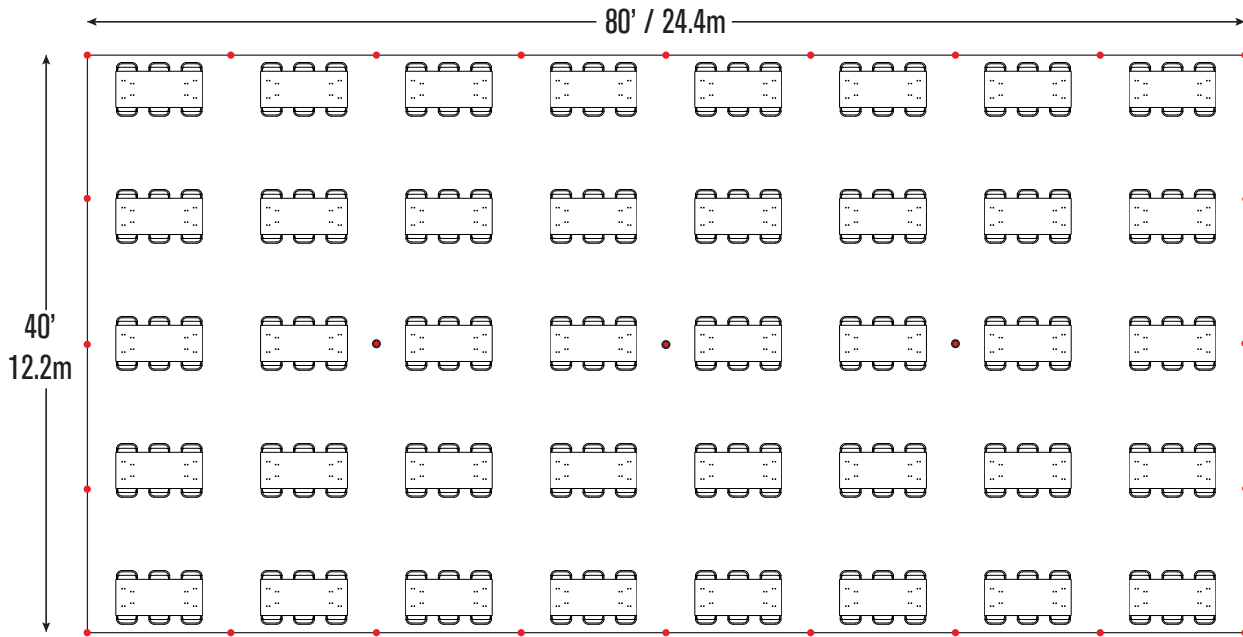

★ = Center Pole    ● = Side Pole

\*Minimum Seating Layouts\*

A Division of CELINA TENT

For more information visit [www.GetTent.com](http://www.GetTent.com) / 419-586-3610 / 1-866-GET-TENT

# Event & Party Layout - 40' x 80' / 12.2m x 24.4m Pole Tent

40- 8' Wood Banquet Tables  
400- Folding Chairs

40- 6' Wood Banquet Tables  
240- Folding Chairs