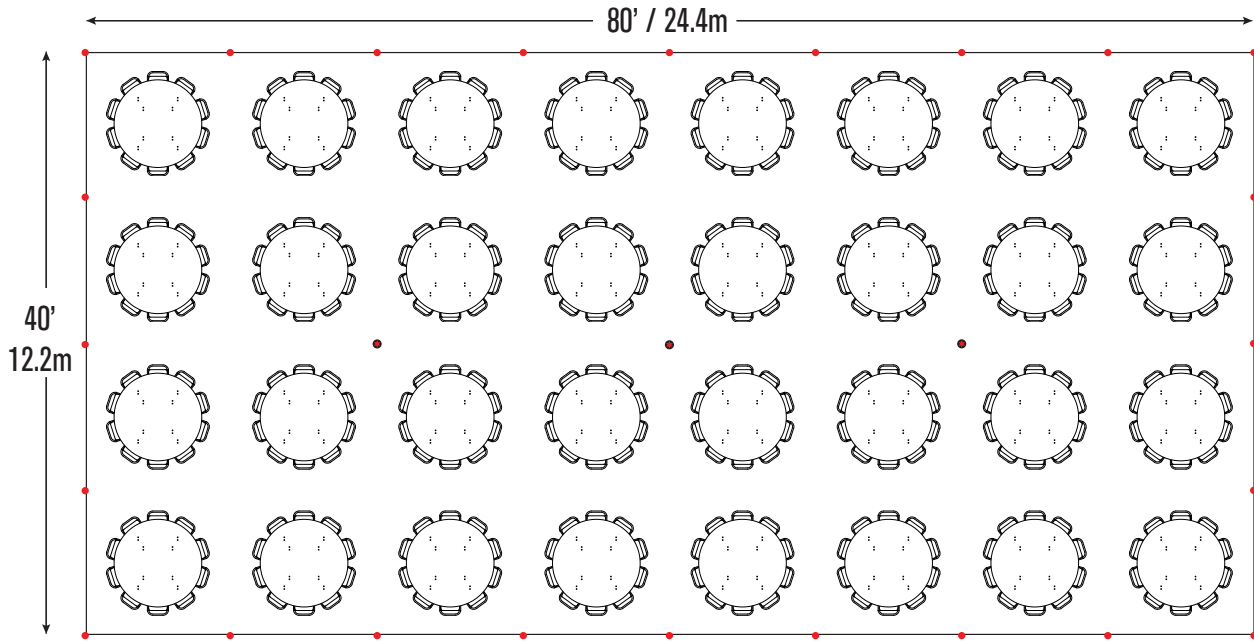

# Event & Party Layout - 40' x 80' | 12.2m x 24.4m Pole Tent

32- 72" Wood Round Tables  
320- Folding Chairs

32- 60" Wood Round Tables  
256- Folding Chairs

★ = Center Pole    ● = Side Pole

\*Minimum Seating Layouts\*

A Division of CELINA TENT

For more information visit [www.GetTent.com](http://www.GetTent.com) / 419-586-3610 / 1-866-GET-TENT

# Event & Party Layout - 40' x 80' / 12.2m x 24.4m Pole Tent

40- 8' Wood Banquet Tables  
400- Folding Chairs

40- 6' Wood Banquet Tables  
240- Folding Chairs

# Event & Party Layout - 40' x 80' / 12.2m x 24.4m Pole Tent

Cathedral Seating- 533 Folding Chairs