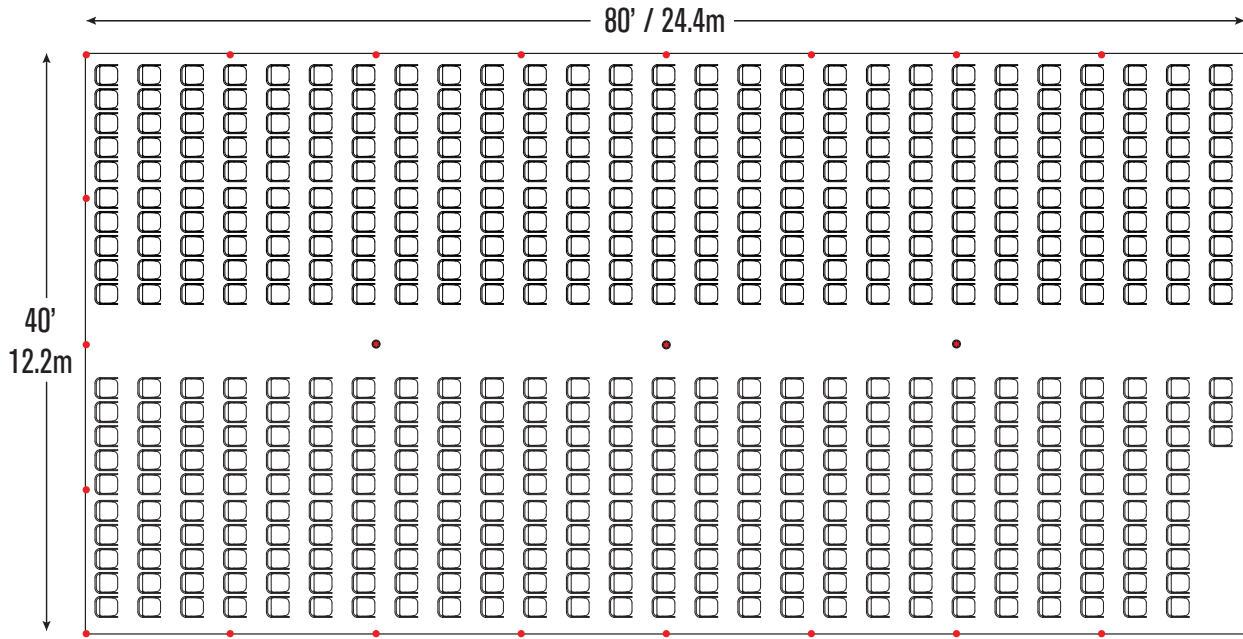

★ = Center Pole    ● = Side Pole

\*Minimum Seating Layouts\*

A Division of CELINA TENT

For more information visit [www.GetTent.com](http://www.GetTent.com) / 419-586-3610 / 1-866-GET-TENT

# Event & Party Layout - 40' x 80' / 12.2m x 24.4m Pole Tent

Cathedral Seating- 533 Folding Chairs