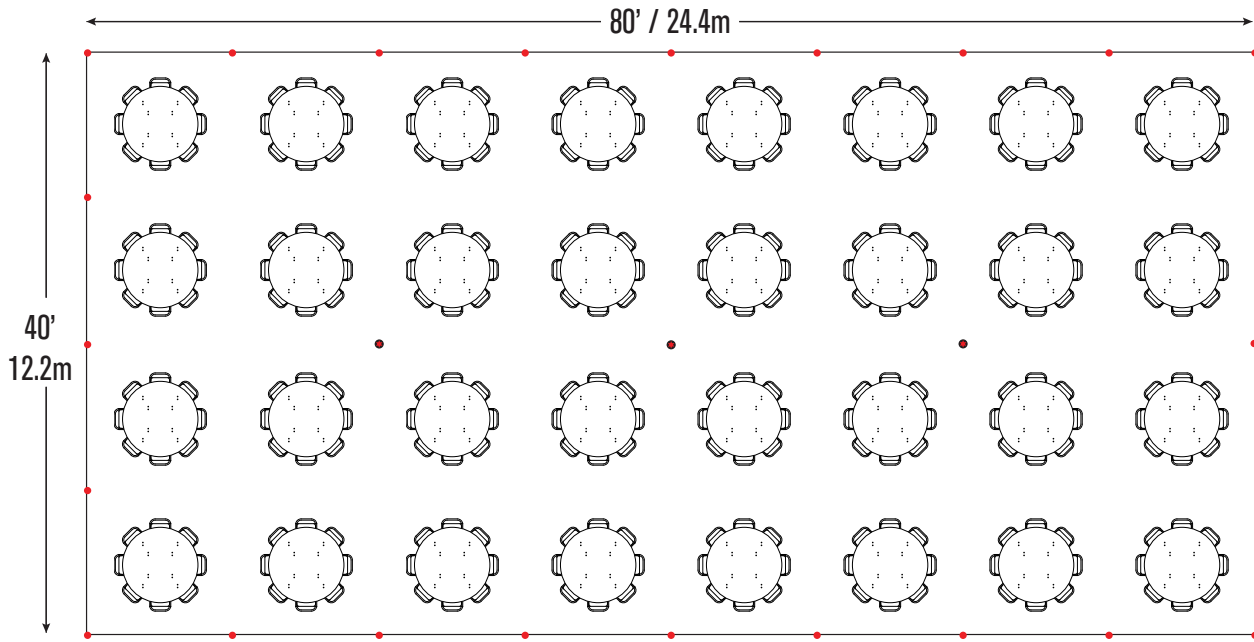

# Event & Party Layout - 40' x 80' | 12.2m x 24.4m Pole Tent

32- 72" Wood Round Tables  
320- Folding Chairs

32- 60" Wood Round Tables  
256- Folding Chairs

★ = Center Pole    ● = Side Pole

\*Minimum Seating Layouts\*

A Division of CELINA TENT

For more information visit [www.GetTent.com](http://www.GetTent.com) / 419-586-3610 / 1-866-GET-TENT

# Event & Party Layout - 40' x 80' / 12.2m x 24.4m Pole Tent

40- 8' Wood Banquet Tables  
400- Folding Chairs

40- 6' Wood Banquet Tables  
240- Folding Chairs

# Event & Party Layout - 40' x 80' / 12.2m x 24.4m Pole Tent

Cathedral Seating- 533 Folding Chairs