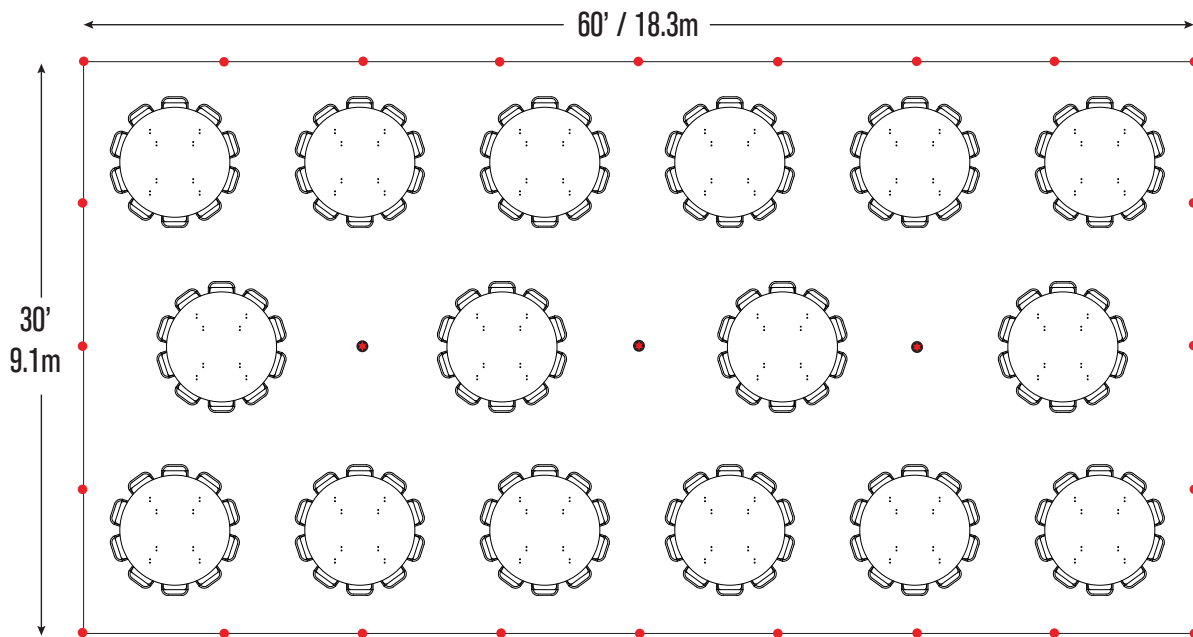

Event & Party Layout - 30' x 60' / 9.1m x 18.3m Pole Tent

16- 72" Wood Round Tables
160- Folding Chairs

16- 60" Wood Round Tables
128- Folding Chairs

Folding Chairs & Tables

Poly

Poly Fan Back

Resin

60" Round

72" Round

6' Banquet

8' Banquet

★ = Center Pole ● = Side Pole

Minimum Seating Layouts

A Division of CELINA TENT

For more information visit www.GetTent.com / 419-586-3610 / 1-866-GET-TENT

Event & Party Layout - 30' x 60' / 9.1m x 18.3m Pole Tent

6' Banquet

8' Banquet

★ = Center Pole ● = Side Pole

Minimum Seating Layouts

A Division of CELINA TENT

For more information visit www.GetTent.com / 419-586-3610 / 1-866-GET-TENT

Event & Party Layout - 30' x 60' / 9.1m x 18.3m Pole Tent