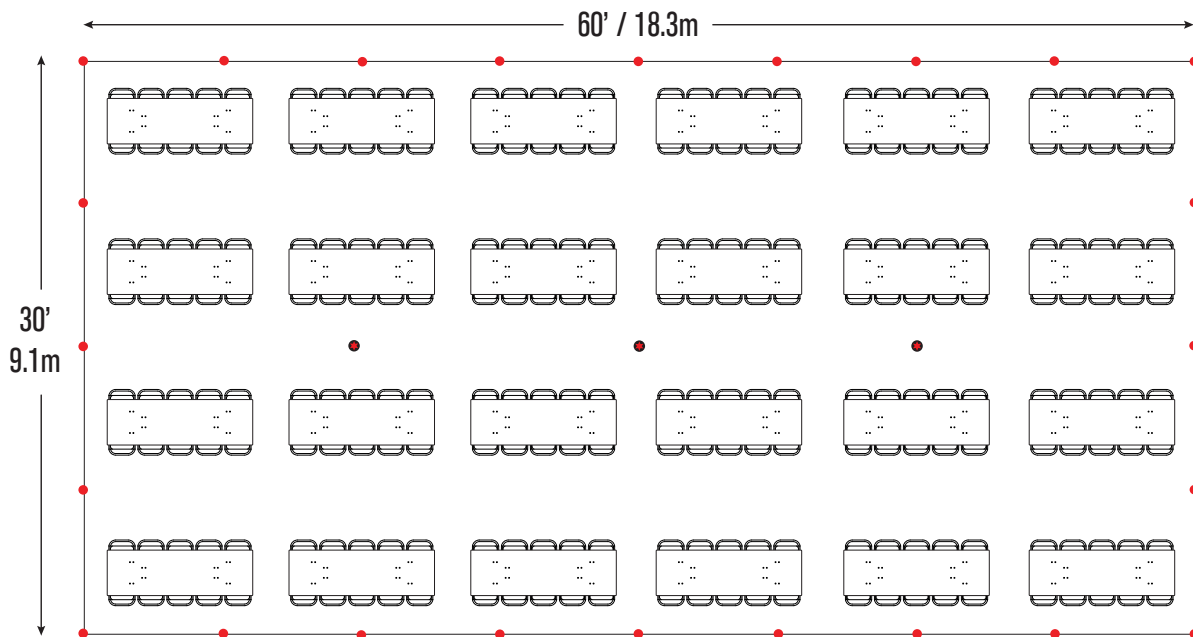

Event & Party Layout - 30' x 60' / 9.1m x 18.3m Pole Tent

16- 72" Wood Round Tables
160- Folding Chairs

16- 60" Wood Round Tables
128- Folding Chairs

Folding Chairs & Tables

Poly

Poly Fan Back

Resin

60" Round

72" Round

6' Banquet

8' Banquet

★ = Center Pole ● = Side Pole

Minimum Seating Layouts

A Division of CELINA TENT

For more information visit www.GetTent.com / 419-586-3610 / 1-866-GET-TENT

Event & Party Layout - 30' x 60' / 9.1m x 18.3m Pole Tent

6' Banquet

8' Banquet

★ = Center Pole ● = Side Pole

Minimum Seating Layouts

A Division of CELINA TENT

For more information visit www.GetTent.com / 419-586-3610 / 1-866-GET-TENT

Event & Party Layout - 30' x 60' / 9.1m x 18.3m Pole Tent

8' Banquet

★ = Center Pole ● = Side Pole

Minimum Seating Layouts

A Division of CELINA TENT

For more information visit www.GetTent.com / 419-586-3610 / 1-866-GET-TENT