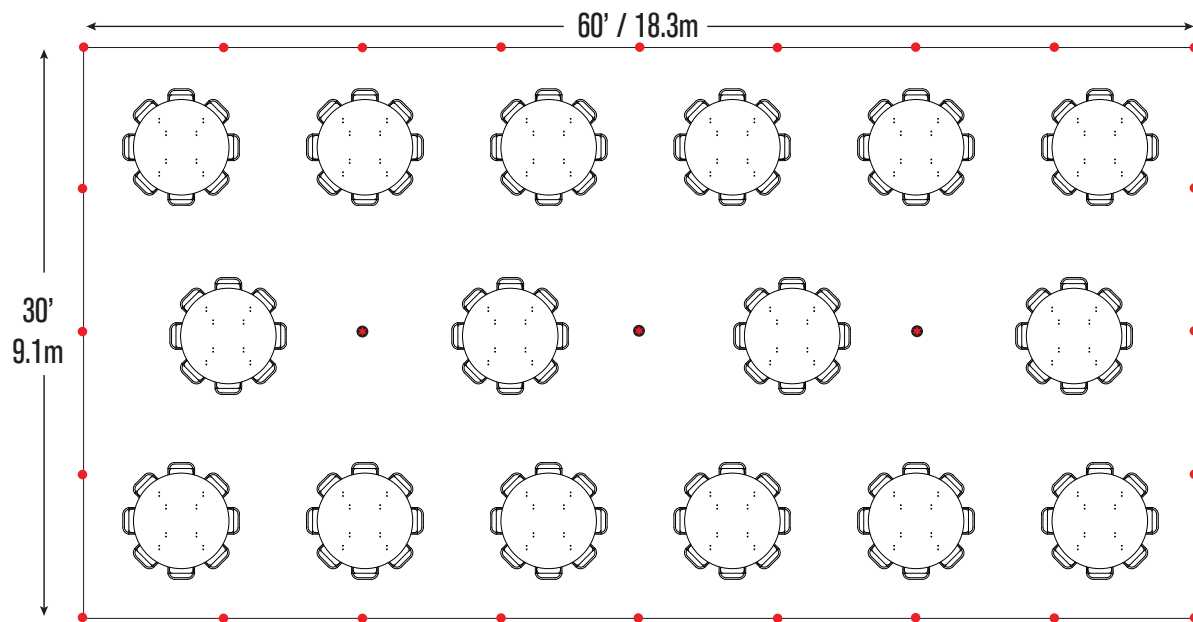

Event & Party Layout - 30' x 60' / 9.1m x 18.3m Pole Tent

16- 72" Wood Round Tables
160- Folding Chairs

16- 60" Wood Round Tables
128- Folding Chairs

Folding Chairs & Tables

Poly

Poly Fan Back

Resin

60" Round

72" Round

6' Banquet

8' Banquet

★ = Center Pole ● = Side Pole

Minimum Seating Layouts

A Division of CELINA TENT

For more information visit www.GetTent.com / 419-586-3610 / 1-866-GET-TENT

Event & Party Layout - 30' x 60' / 9.1m x 18.3m Pole Tent

6' Banquet

8' Banquet

★ = Center Pole ● = Side Pole

Minimum Seating Layouts

A Division of CELINA TENT

For more information visit www.GetTent.com / 419-586-3610 / 1-866-GET-TENT

Event & Party Layout - 30' x 60' / 9.1m x 18.3m Pole Tent

8' Banquet

★ = Center Pole ● = Side Pole

Minimum Seating Layouts

A Division of CELINA TENT

For more information visit www.GetTent.com / 419-586-3610 / 1-866-GET-TENT