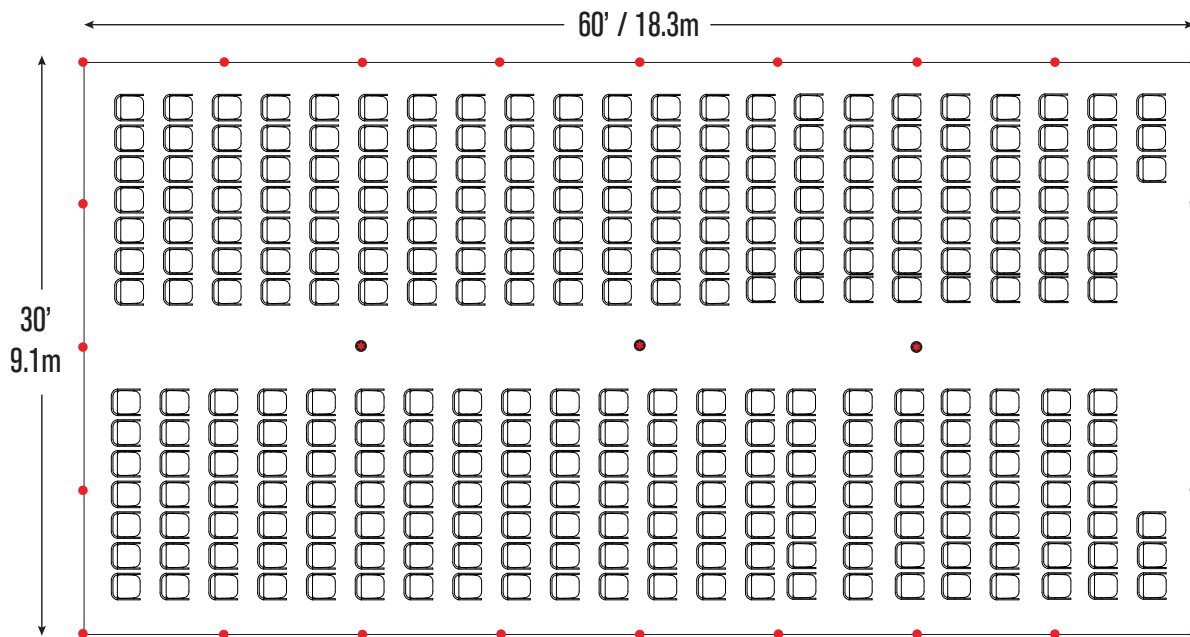

72" Round

6' Banquet

8' Banquet

★ = Center Pole ● = Side Pole

Minimum Seating Layouts

A Division of CELINA TENT

For more information visit www.GetTent.com / 419-586-3610 / 1-866-GET-TENT

Event & Party Layout - 30' x 60' / 9.1m x 18.3m Pole Tent

6' Banquet

8' Banquet

★ = Center Pole ● = Side Pole

Minimum Seating Layouts

A Division of CELINA TENT

For more information visit www.GetTent.com / 419-586-3610 / 1-866-GET-TENT

Event & Party Layout - 30' x 60' / 9.1m x 18.3m Pole Tent

8' Banquet

★ = Center Pole ● = Side Pole

Minimum Seating Layouts

A Division of CELINA TENT

For more information visit www.GetTent.com / 419-586-3610 / 1-866-GET-TENT