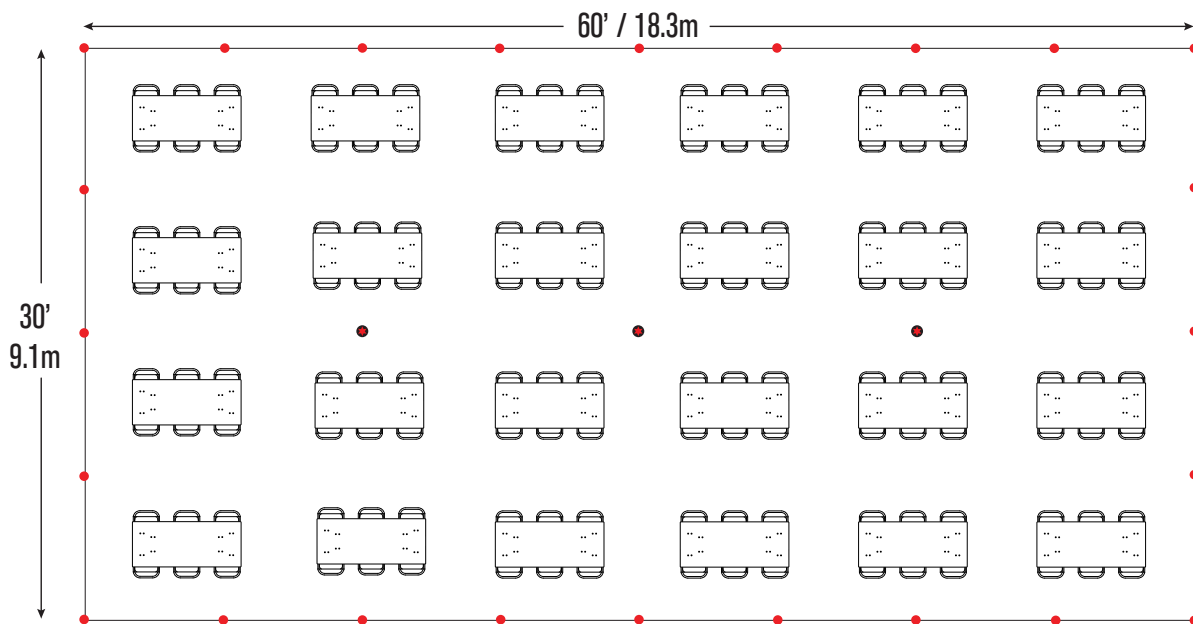

24- 6' Wood Banquet Tables
144- Folding Chairs

Folding Chairs & Tables

★ = Center Pole   ● = Side Pole

Minimum Seating Layouts

A Division of CELINA TENT

For more information visit www.GetTent.com / 419-586-3610 / 1-866-GET-TENT