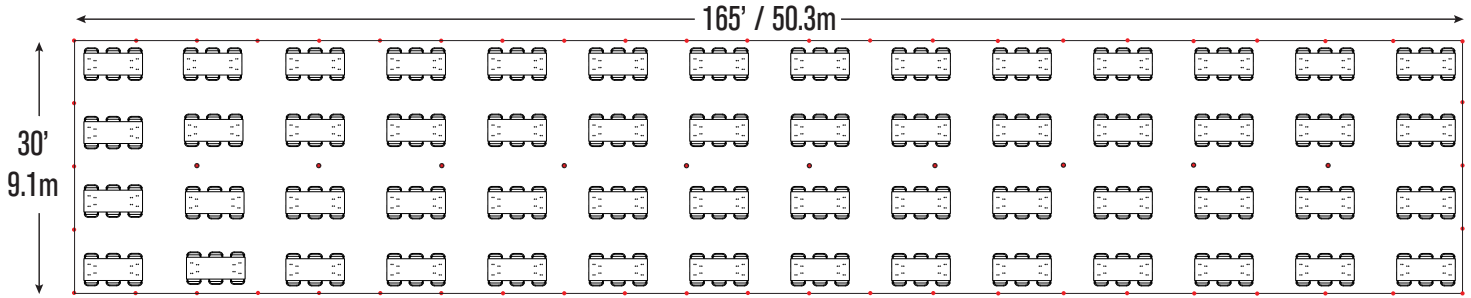

★ = Center Pole    ● = Side Pole

\*Minimum Seating Layouts\*

A Division of CELINA TENT

For more information visit [www.GetTent.com](http://www.GetTent.com) / 419-586-3610 / 1-866-GET-TENT

# Event & Party Layout - 30' x 165' / 9.1m x 50.3m Pole Tent

52- 6' Wood Banquet Tables  
312- Folding Chairs

Cathedral Seating- 825 Folding Chairs