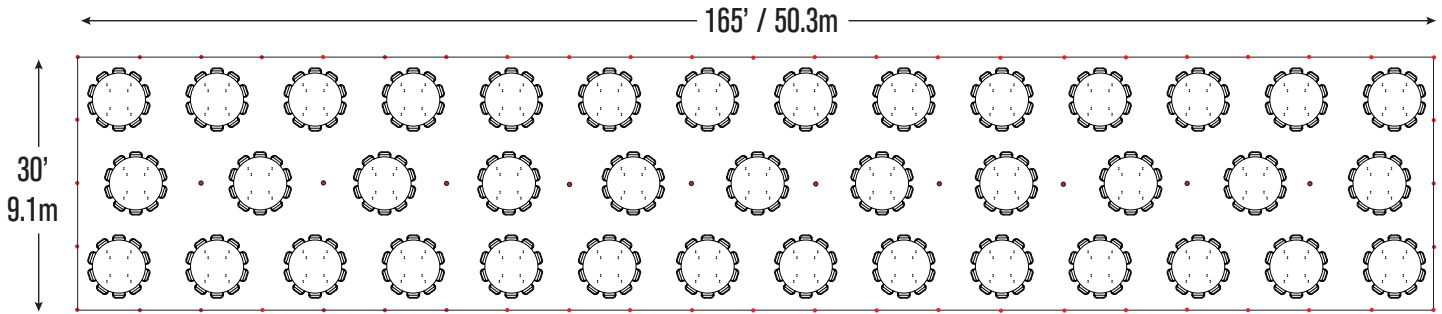

# Event & Party Layout - 30' x 165' / 9.1m x 50.3m Pole Tent

39- 72" Wood Round Tables  
390- Folding Chairs

39- 60" Wood Round Tables  
312- Folding Chairs

52- 8' Wood Banquet Tables  
520- Folding Chairs

★ = Center Pole    ● = Side Pole

\*Minimum Seating Layouts\*

A Division of CELINA TENT

For more information visit [www.GetTent.com](http://www.GetTent.com) / 419-586-3610 / 1-866-GET-TENT

# Event & Party Layout - 30' x 165' / 9.1m x 50.3m Pole Tent

52- 6' Wood Banquet Tables  
312- Folding Chairs

Cathedral Seating- 825 Folding Chairs