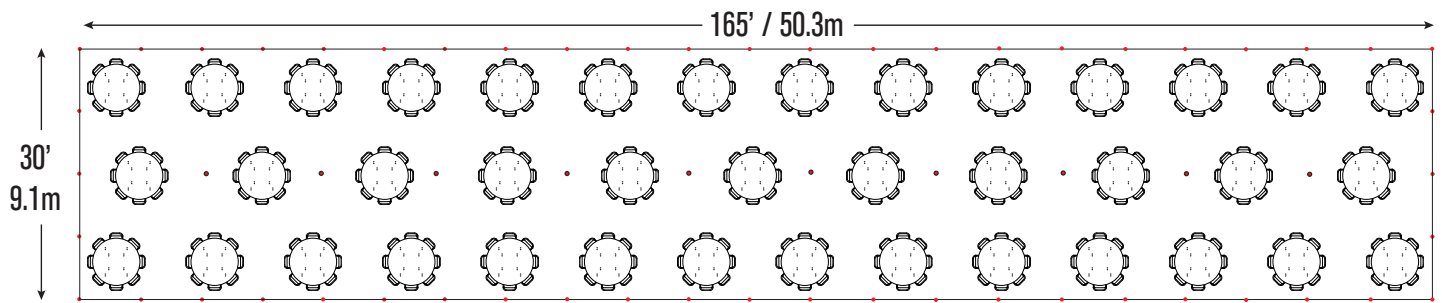

# Event & Party Layout - 30' x 165' / 9.1m x 50.3m Pole Tent

39- 72" Wood Round Tables  
390- Folding Chairs

39- 60" Wood Round Tables  
312- Folding Chairs

52- 8' Wood Banquet Tables  
520- Folding Chairs

★ = Center Pole    ● = Side Pole

\*Minimum Seating Layouts\*

A Division of CELINA TENT

For more information visit [www.GetTent.com](http://www.GetTent.com) / 419-586-3610 / 1-866-GET-TENT

# Event & Party Layout - 30' x 165' / 9.1m x 50.3m Pole Tent

52- 6' Wood Banquet Tables  
312- Folding Chairs

Cathedral Seating- 825 Folding Chairs