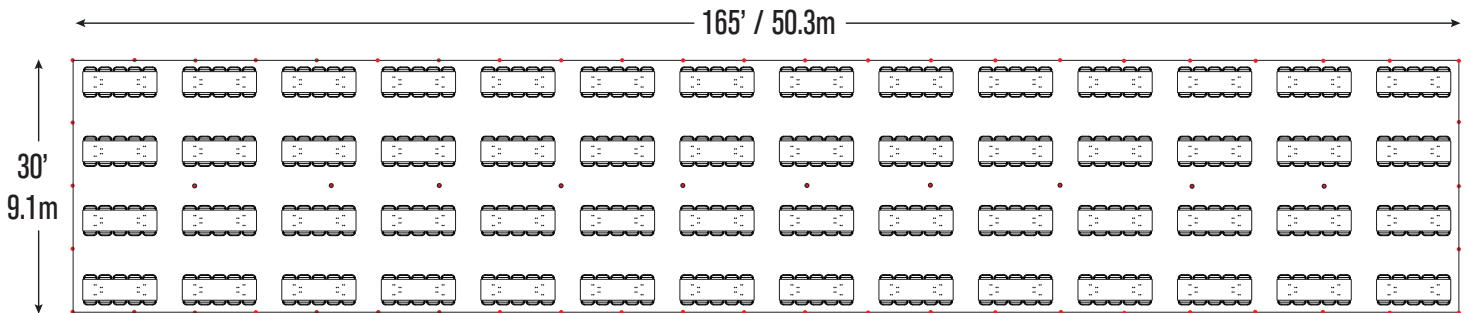

# Event & Party Layout - 30' x 165' / 9.1m x 50.3m Pole Tent

39- 72" Wood Round Tables  
390- Folding Chairs

39- 60" Wood Round Tables  
312- Folding Chairs

52- 8' Wood Banquet Tables  
520- Folding Chairs

★ = Center Pole    ● = Side Pole

\*Minimum Seating Layouts\*

A Division of CELINA TENT

For more information visit [www.GetTent.com](http://www.GetTent.com) / 419-586-3610 / 1-866-GET-TENT

# Event & Party Layout - 30' x 165' / 9.1m x 50.3m Pole Tent

52- 6' Wood Banquet Tables  
312- Folding Chairs

Cathedral Seating- 825 Folding Chairs