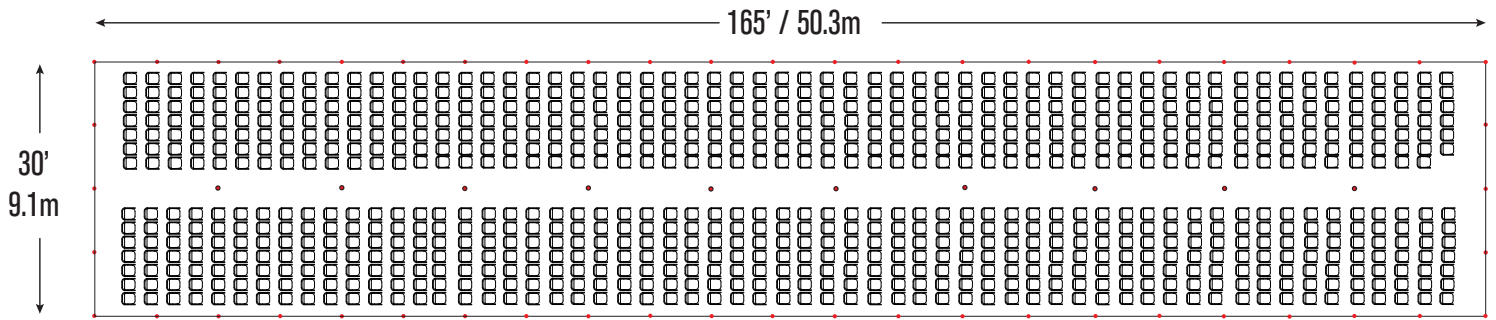

★ = Center Pole    ● = Side Pole

\*Minimum Seating Layouts\*

A Division of CELINA TENT

For more information visit [www.GetTent.com](http://www.GetTent.com) / 419-586-3610 / 1-866-GET-TENT

# Event & Party Layout - 30' x 165' / 9.1m x 50.3m Pole Tent

52- 6' Wood Banquet Tables  
312- Folding Chairs

Cathedral Seating- 825 Folding Chairs