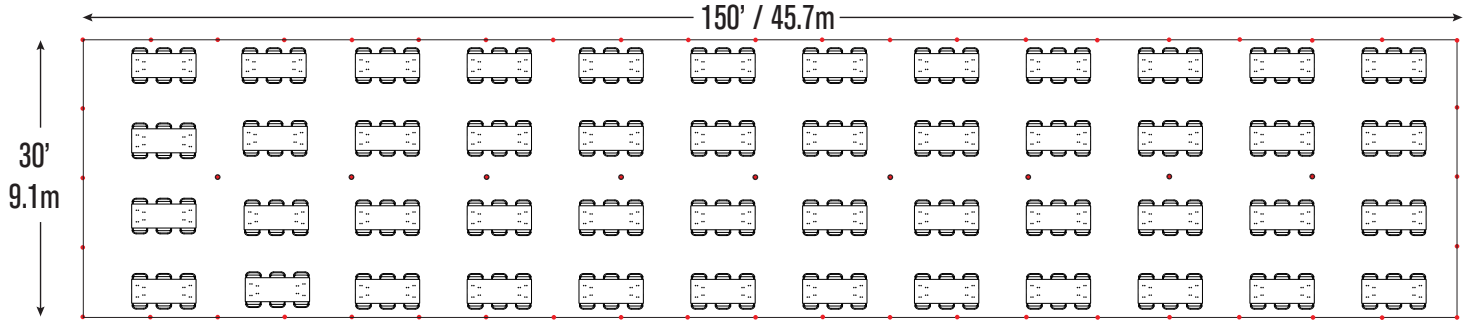

Poly

Poly Fan Back

Resin

60" Round

72" Round

6' Banquet

8' Banquet

★ = Center Pole ● = Side Pole

Minimum Seating Layouts

CELINA

A Division of **CELINA TENT**

For more information visit www.GetTent.com / 419-586-3610 / 1-866-GET-TENT

Event & Party Layout - 30' x 150' / 9.1m x 45.7m Pole Tent

52- 6' Wood Banquet Tables
312- Folding Chairs