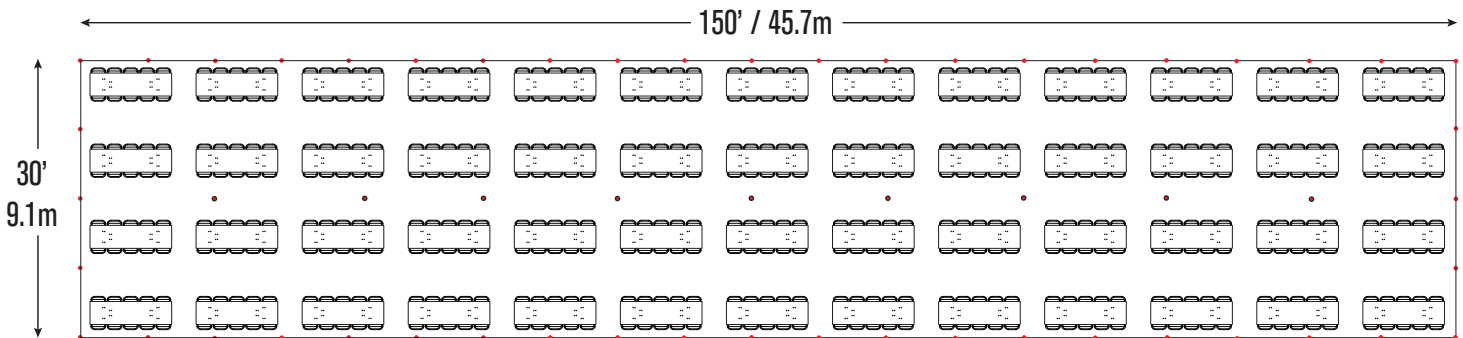

Event & Party Layout - 30' x 150' / 9.1m x 45.7m Pole Tent

36- 72" Wood Round Tables
360- Folding Chairs

36- 60" Wood Round Tables
288- Folding Chairs

52- 8' Wood Banquet Tables
520- Folding Chairs

Folding Chairs & Tables

Poly

Poly Fan Back

Resin

60" Round

72" Round

6' Banquet

8' Banquet

★ = Center Pole ● = Side Pole

Minimum Seating Layouts

CELINA

A Division of **CELINA TENT**

For more information visit www.GetTent.com / 419-586-3610 / 1-866-GET-TENT

Event & Party Layout - 30' x 150' / 9.1m x 45.7m Pole Tent

52- 6' Wood Banquet Tables
312- Folding Chairs

8' Banquet

★ = Center Pole ● = Side Pole

Minimum Seating Layouts

CELINA

A Division of **CELINA TENT**

For more information visit www.GetTent.com / 419-586-3610 / 1-866-GET-TENT