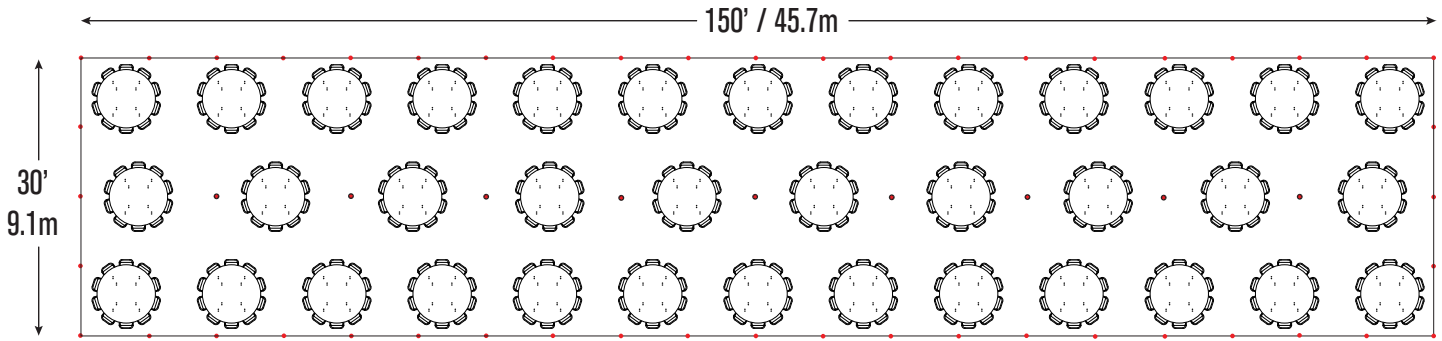

Event & Party Layout - 30' x 150' / 9.1m x 45.7m Pole Tent

36- 72" Wood Round Tables
360- Folding Chairs

36- 60" Wood Round Tables
288- Folding Chairs

52- 8' Wood Banquet Tables
520- Folding Chairs

Folding Chairs & Tables

Poly

Poly Fan Back

Resin

60" Round

72" Round

6' Banquet

8' Banquet

★ = Center Pole ● = Side Pole

Minimum Seating Layouts

CELINA

A Division of **CELINA TENT**

For more information visit www.GetTent.com / 419-586-3610 / 1-866-GET-TENT

Event & Party Layout - 30' x 150' / 9.1m x 45.7m Pole Tent

52- 6' Wood Banquet Tables
312- Folding Chairs