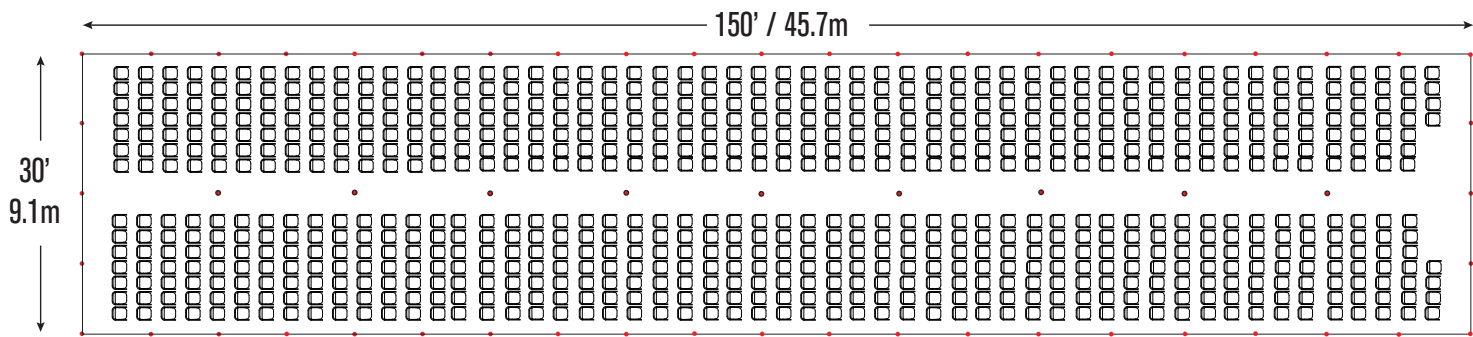

Minimum Seating Layouts

CELINA

A Division of **CELINA TENT**

For more information visit www.GetTent.com / 419-586-3610 / 1-866-GET-TENT

Event & Party Layout - 30' x 150' / 9.1m x 45.7m Pole Tent

52- 6' Wood Banquet Tables
312- Folding Chairs

8' Banquet

★ = Center Pole ● = Side Pole

Minimum Seating Layouts

CELINA

A Division of **CELINA TENT**

For more information visit www.GetTent.com / 419-586-3610 / 1-866-GET-TENT