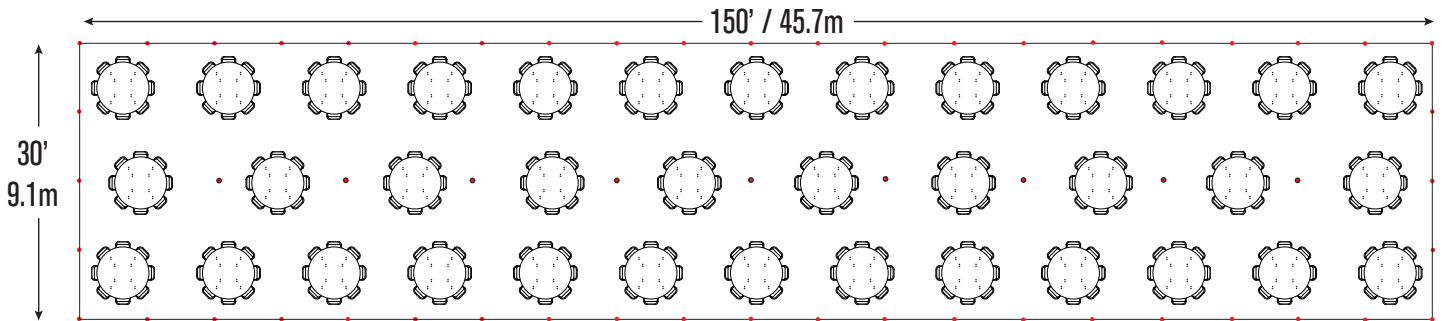

Event & Party Layout - 30' x 150' / 9.1m x 45.7m Pole Tent

36- 72" Wood Round Tables
360- Folding Chairs

36- 60" Wood Round Tables
288- Folding Chairs

52- 8' Wood Banquet Tables
520- Folding Chairs

Folding Chairs & Tables

Poly

Poly Fan Back

Resin

60" Round

72" Round

6' Banquet

8' Banquet

★ = Center Pole ● = Side Pole

Minimum Seating Layouts

CELINA

A Division of **CELINA TENT**

For more information visit www.GetTent.com / 419-586-3610 / 1-866-GET-TENT

Event & Party Layout - 30' x 150' / 9.1m x 45.7m Pole Tent

52- 6' Wood Banquet Tables
312- Folding Chairs