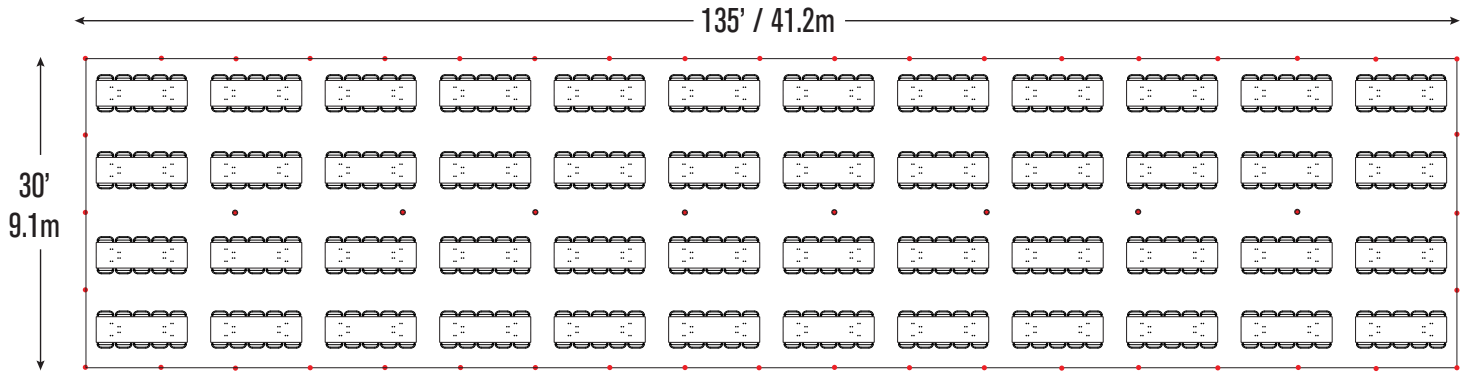

★ = Center Pole    ● = Side Pole

\*Minimum Seating Layouts\*

**CELINA**

A Division of **CELINA TENT**

For more information visit [www.GetTent.com](http://www.GetTent.com) / 419-586-3610 / 1-866-GET-TENT

# Event & Party Layout - 30' x 135' / 9.1m x 41.2m Pole Tent

48- 8' Wood Banquet Tables  
480- Folding Chairs

48- 6' Wood Banquet Tables  
288- Folding Chairs

★ = Center Pole   ● = Side Pole

\*Minimum Seating Layouts\*

A Division of CELINA TENT

For more information visit [www.GetTent.com](http://www.GetTent.com) / 419-586-3610 / 1-866-GET-TENT

# Event & Party Layout - 30' x 135' / 9.1m x 41.2m Pole Tent

Cathedral Seating- 675 Folding Chairs