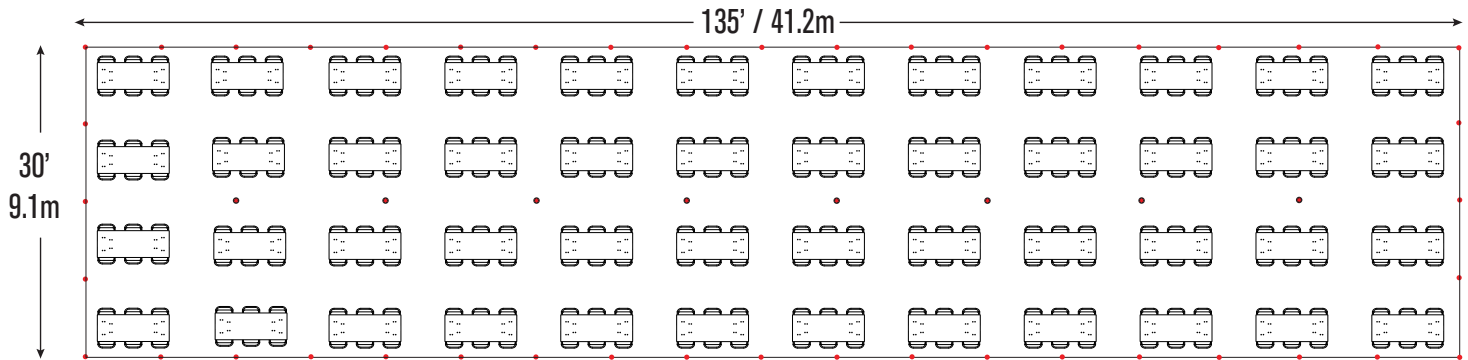

★ = Center Pole    ● = Side Pole

\*Minimum Seating Layouts\*

**CELINA**

A Division of **CELINA TENT**

For more information visit [www.GetTent.com](http://www.GetTent.com) / 419-586-3610 / 1-866-GET-TENT

# Event & Party Layout - 30' x 135' / 9.1m x 41.2m Pole Tent

48- 8' Wood Banquet Tables  
480- Folding Chairs

48- 6' Wood Banquet Tables  
288- Folding Chairs

★ = Center Pole   ● = Side Pole

\*Minimum Seating Layouts\*

A Division of CELINA TENT

For more information visit [www.GetTent.com](http://www.GetTent.com) / 419-586-3610 / 1-866-GET-TENT

# Event & Party Layout - 30' x 135' / 9.1m x 41.2m Pole Tent

Cathedral Seating- 675 Folding Chairs