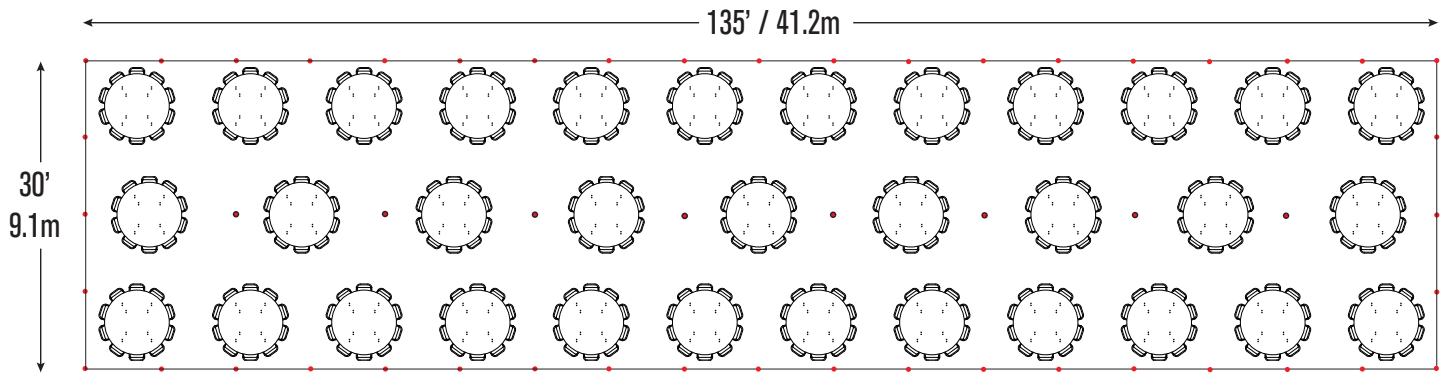

# Event & Party Layout - 30' x 135' / 9.1m x 41.2m Pole Tent

33- 72" Wood Round Tables  
330- Folding Chairs

33- 60" Wood Round Tables  
264- Folding Chairs

★ = Center Pole    ● = Side Pole

\*Minimum Seating Layouts\*

**CELINA**

A Division of **CELINA TENT**

For more information visit [www.GetTent.com](http://www.GetTent.com) / 419-586-3610 / 1-866-GET-TENT

# Event & Party Layout - 30' x 135' / 9.1m x 41.2m Pole Tent

48- 8' Wood Banquet Tables  
480- Folding Chairs

48- 6' Wood Banquet Tables  
288- Folding Chairs

# Event & Party Layout - 30' x 135' / 9.1m x 41.2m Pole Tent

Cathedral Seating- 675 Folding Chairs