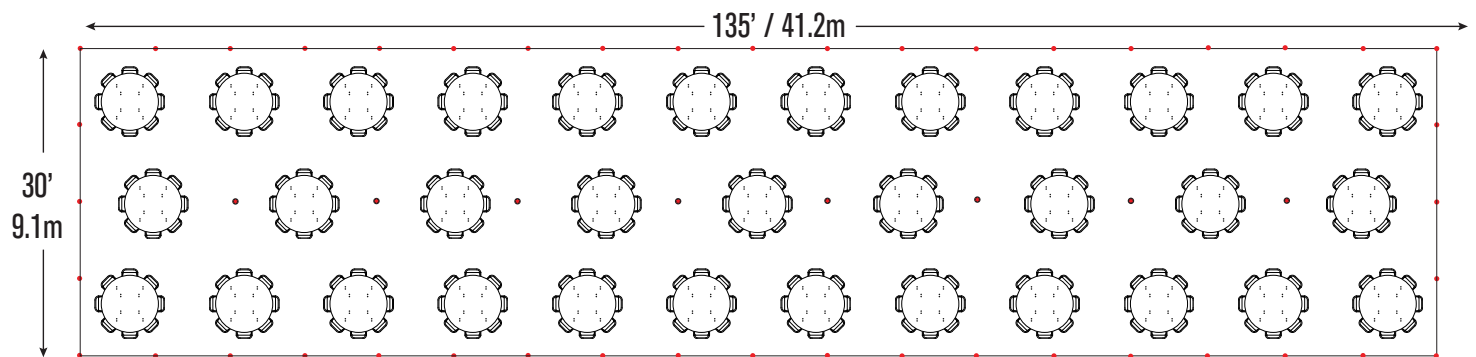

# Event & Party Layout - 30' x 135' / 9.1m x 41.2m Pole Tent

33- 72" Wood Round Tables  
330- Folding Chairs

33- 60" Wood Round Tables  
264- Folding Chairs

★ = Center Pole    ● = Side Pole

\*Minimum Seating Layouts\*

**CELINA**

A Division of **CELINA TENT**

For more information visit [www.GetTent.com](http://www.GetTent.com) / 419-586-3610 / 1-866-GET-TENT

# Event & Party Layout - 30' x 135' / 9.1m x 41.2m Pole Tent

48- 8' Wood Banquet Tables  
480- Folding Chairs

48- 6' Wood Banquet Tables  
288- Folding Chairs

# Event & Party Layout - 30' x 135' / 9.1m x 41.2m Pole Tent

Cathedral Seating- 675 Folding Chairs