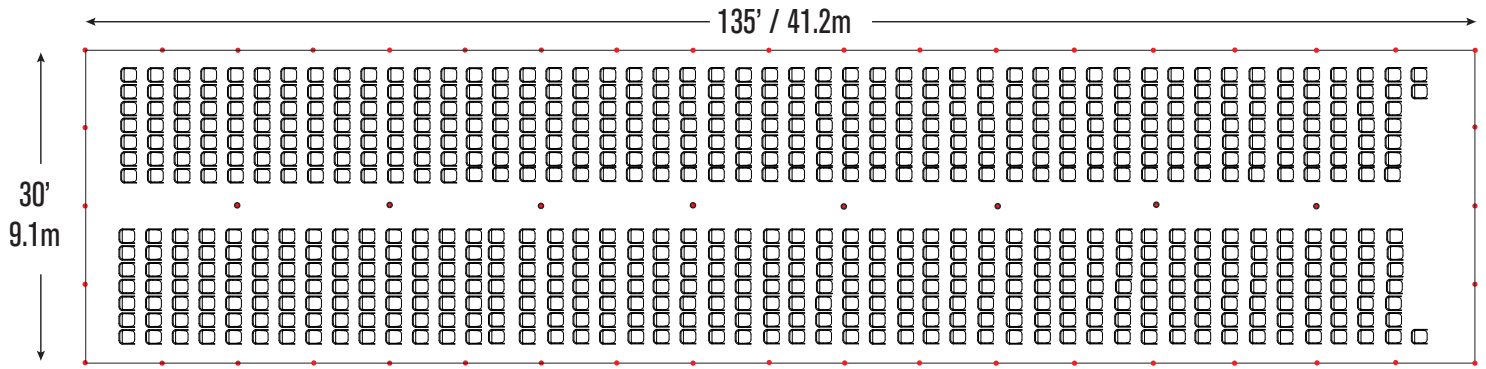

★ = Center Pole   ● = Side Pole

\*Minimum Seating Layouts\*

A Division of CELINA TENT

For more information visit [www.GetTent.com](http://www.GetTent.com) / 419-586-3610 / 1-866-GET-TENT

# Event & Party Layout - 30' x 135' / 9.1m x 41.2m Pole Tent

Cathedral Seating- 675 Folding Chairs