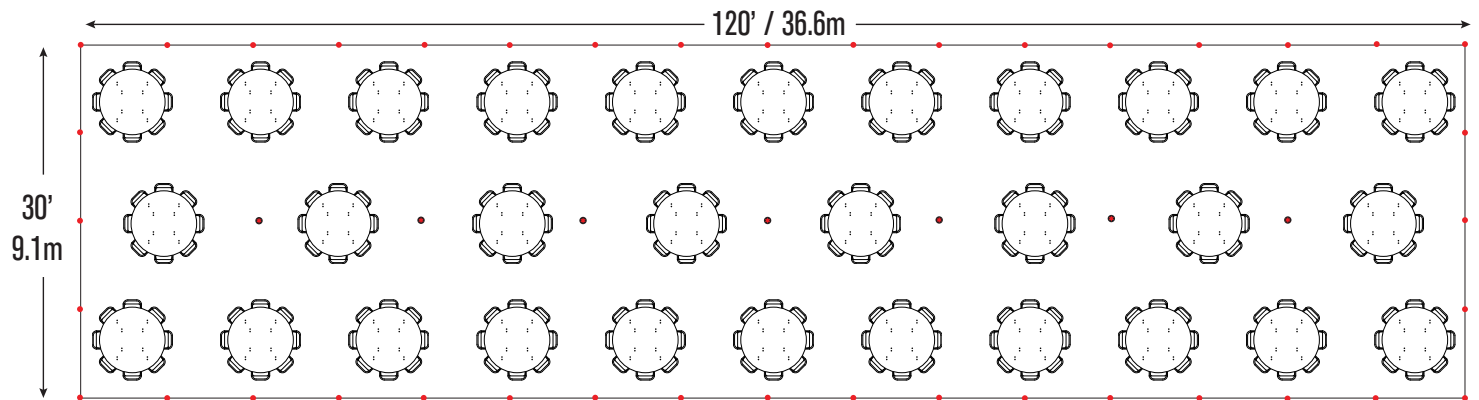

Event & Party Layout - 30' x 120' / 9.1m x 36.6m Pole Tent

30- 72" Wood Round Tables
300- Folding Chairs

30- 60" Wood Round Tables
240- Folding Chairs

Folding Chairs & Tables

Poly

Poly Fan Back

Resin

60" Round

72" Round

6' Banquet

8' Banquet

★ = Center Pole ● = Side Pole

Minimum Seating Layouts

CELINA

A Division of **CELINA TENT**

For more information visit www.GetTent.com / 419-586-3610 / 1-866-GET-TENT

Event & Party Layout - 30' x 120' / 9.1m x 36.6m Pole Tent

44- 8' Wood Banquet Tables
440- Folding Chairs

40- 6' Wood Banquet Tables
240- Folding Chairs

Folding Chairs & Tables

Poly

Poly Fan Back

Resin

60" Round

72" Round

6' Banquet

8' Banquet

★ = Center Pole ● = Side Pole

Minimum Seating Layouts

A Division of CELINA TENT

For more information visit www.GetTent.com / 419-586-3610 / 1-866-GET-TENT

Event & Party Layout - 30' x 120' / 9.1m x 36.6m Pole Tent