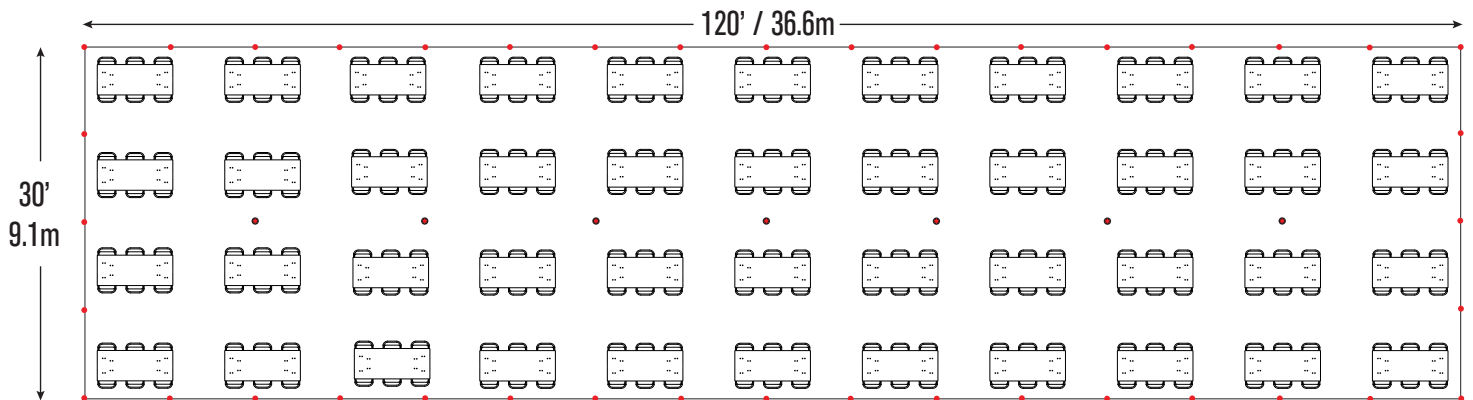

Event & Party Layout - 30' x 120' / 9.1m x 36.6m Pole Tent

30- 72" Wood Round Tables
300- Folding Chairs

30- 60" Wood Round Tables
240- Folding Chairs

Folding Chairs & Tables

Poly

Poly Fan Back

Resin

60" Round

72" Round

6' Banquet

8' Banquet

★ = Center Pole ● = Side Pole

Minimum Seating Layouts

CELINA

A Division of **CELINA TENT**

For more information visit www.GetTent.com / 419-586-3610 / 1-866-GET-TENT

Event & Party Layout - 30' x 120' / 9.1m x 36.6m Pole Tent

44- 8' Wood Banquet Tables
440- Folding Chairs

40- 6' Wood Banquet Tables
240- Folding Chairs

Folding Chairs & Tables

Poly

Poly Fan Back

Resin

60" Round

72" Round

6' Banquet

8' Banquet

★ = Center Pole ● = Side Pole

Minimum Seating Layouts

A Division of CELINA TENT

For more information visit www.GetTent.com / 419-586-3610 / 1-866-GET-TENT

Event & Party Layout - 30' x 120' / 9.1m x 36.6m Pole Tent