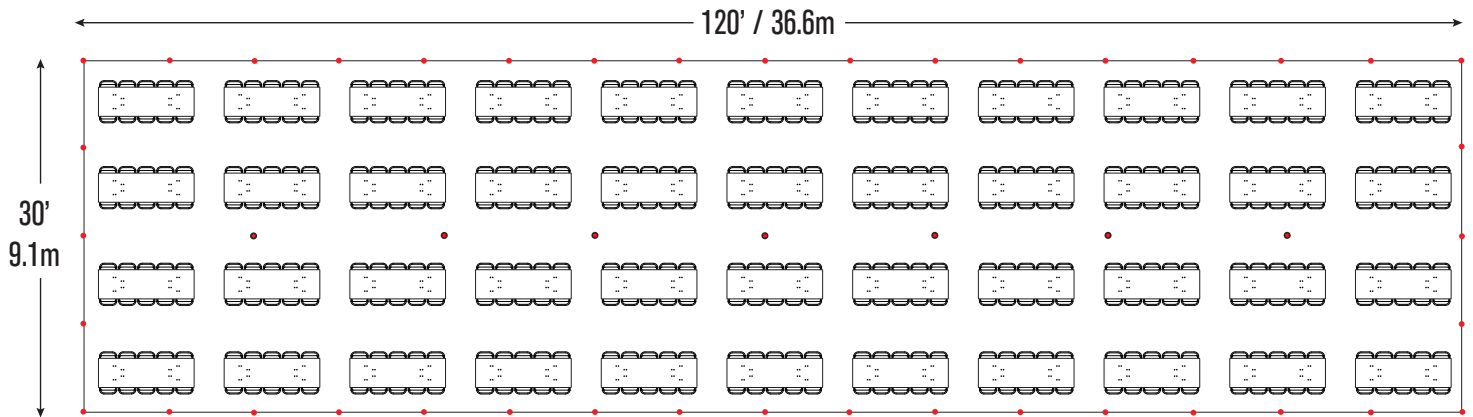

Event & Party Layout - 30' x 120' / 9.1m x 36.6m Pole Tent

30- 72" Wood Round Tables
300- Folding Chairs

30- 60" Wood Round Tables
240- Folding Chairs

Folding Chairs & Tables

Poly

Poly Fan Back

Resin

60" Round

72" Round

6' Banquet

8' Banquet

★ = Center Pole ● = Side Pole

Minimum Seating Layouts

CELINA

A Division of **CELINA TENT**

For more information visit www.GetTent.com / 419-586-3610 / 1-866-GET-TENT

Event & Party Layout - 30' x 120' / 9.1m x 36.6m Pole Tent

44- 8' Wood Banquet Tables
440- Folding Chairs

40- 6' Wood Banquet Tables
240- Folding Chairs

Folding Chairs & Tables

Poly

Poly Fan Back

Resin

60" Round

72" Round

6' Banquet

8' Banquet

★ = Center Pole ● = Side Pole

Minimum Seating Layouts

A Division of CELINA TENT

For more information visit www.GetTent.com / 419-586-3610 / 1-866-GET-TENT

Event & Party Layout - 30' x 120' / 9.1m x 36.6m Pole Tent