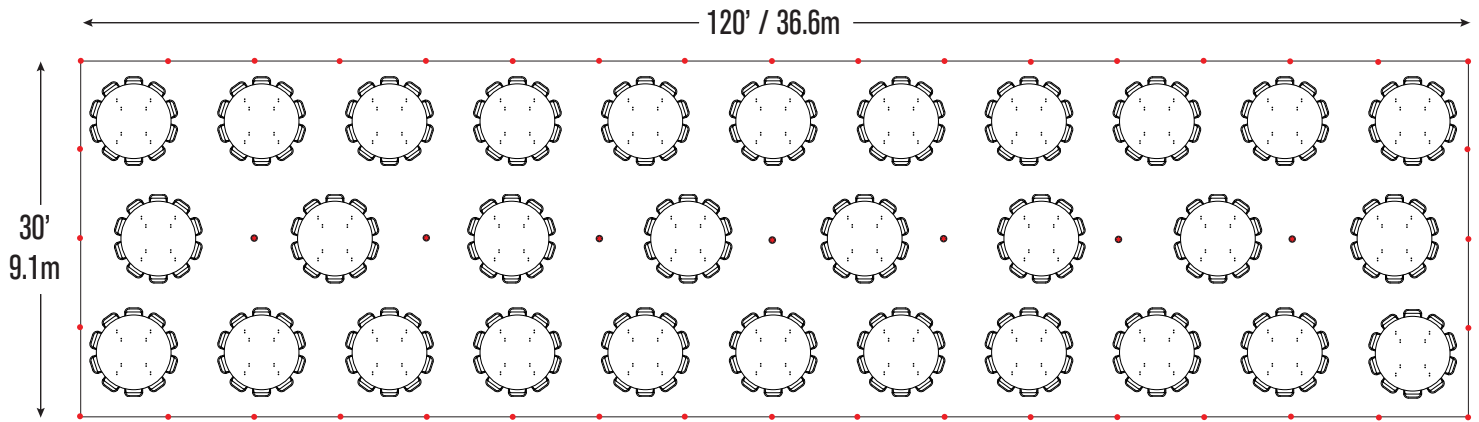

Event & Party Layout - 30' x 120' / 9.1m x 36.6m Pole Tent

30- 72" Wood Round Tables
300- Folding Chairs

30- 60" Wood Round Tables
240- Folding Chairs

Folding Chairs & Tables

Poly

Poly Fan Back

Resin

60" Round

72" Round

6' Banquet

8' Banquet

★ = Center Pole ● = Side Pole

Minimum Seating Layouts

CELINA

A Division of **CELINA TENT**

For more information visit www.GetTent.com / 419-586-3610 / 1-866-GET-TENT

Event & Party Layout - 30' x 120' / 9.1m x 36.6m Pole Tent

44- 8' Wood Banquet Tables
440- Folding Chairs

40- 6' Wood Banquet Tables
240- Folding Chairs

Folding Chairs & Tables

Poly

Poly Fan Back

Resin

60" Round

72" Round

6' Banquet

8' Banquet

★ = Center Pole ● = Side Pole

Minimum Seating Layouts

A Division of CELINA TENT

For more information visit www.GetTent.com / 419-586-3610 / 1-866-GET-TENT

Event & Party Layout - 30' x 120' / 9.1m x 36.6m Pole Tent