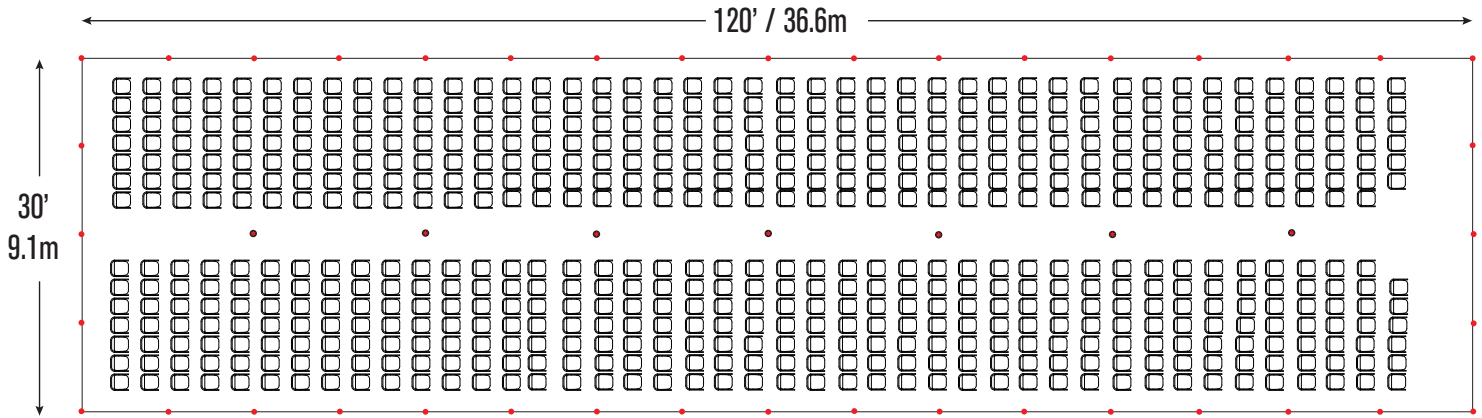

72" Round

6' Banquet

8' Banquet

★ = Center Pole ● = Side Pole

Minimum Seating Layouts

A Division of CELINA TENT

For more information visit www.GetTent.com / 419-586-3610 / 1-866-GET-TENT

Event & Party Layout - 30' x 120' / 9.1m x 36.6m Pole Tent

8' Banquet

★ = Center Pole ● = Side Pole

Minimum Seating Layouts

CELINA

A Division of **CELINA TENT**

For more information visit www.GetTent.com / 419-586-3610 / 1-866-GET-TENT