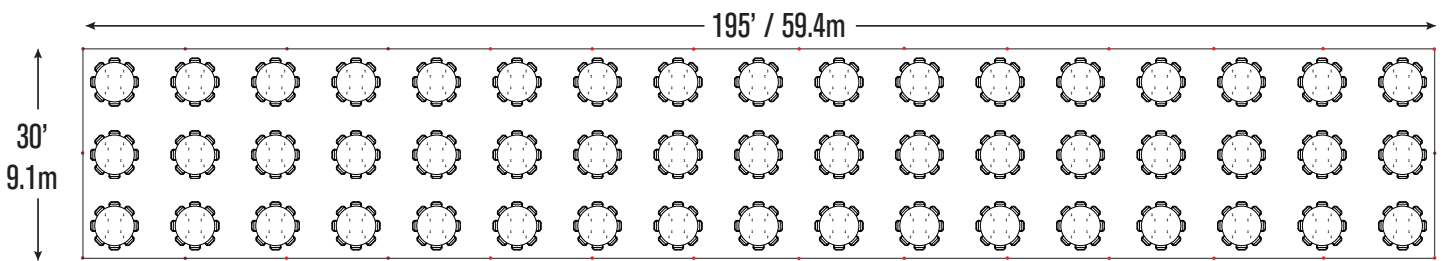

# Event & Party Layout - 30' x 195' / 9.1m x 59.4m Frame Tent

51- 72" Wood Round Tables  
510- Folding Chairs

45- 60" Wood Round Tables  
360- Folding Chairs

56- 8' Wood Banquet Tables  
560- Folding Chairs

● = Legs

\*Minimum Seating Layouts\*

A Division of CELINA TENT

For more information visit [www.GetTent.com](http://www.GetTent.com) / 419-586-3610 / 1-866-GET-TENT

# Event & Party Layout - 30' x 195' / 9.1m x 59.4m Frame Tent