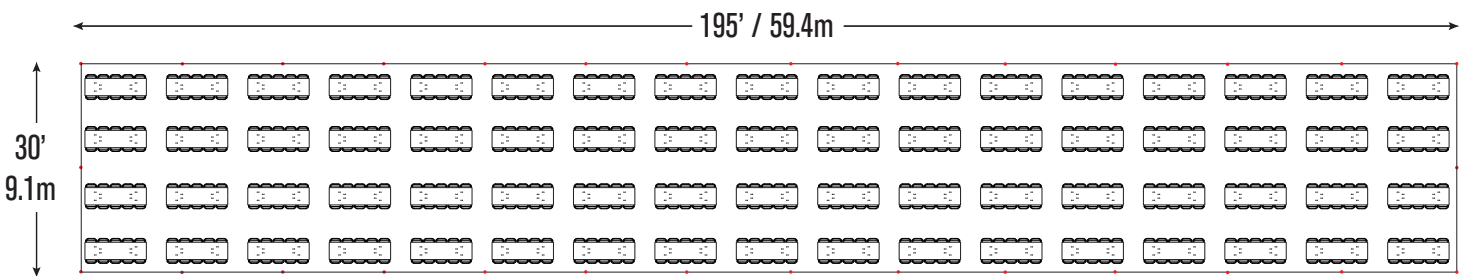

# Event & Party Layout - 30' x 195' / 9.1m x 59.4m Frame Tent

51- 72" Wood Round Tables  
510- Folding Chairs

45- 60" Wood Round Tables  
360- Folding Chairs

56- 8' Wood Banquet Tables  
560- Folding Chairs

● = Legs

\*Minimum Seating Layouts\*

A Division of CELINA TENT

For more information visit [www.GetTent.com](http://www.GetTent.com) / 419-586-3610 / 1-866-GET-TENT

# Event & Party Layout - 30' x 195' / 9.1m x 59.4m Frame Tent