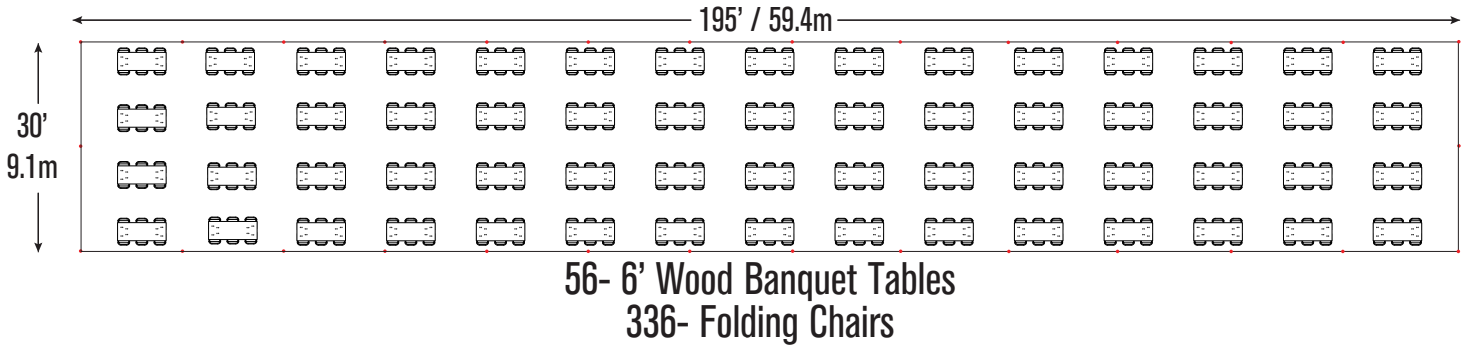

● = Legs

\*Minimum Seating Layouts\*

A Division of CELINA TENT

For more information visit [www.GetTent.com](http://www.GetTent.com) / 419-586-3610 / 1-866-GET-TENT

# Event & Party Layout - 30' x 195' / 9.1m x 59.4m Frame Tent