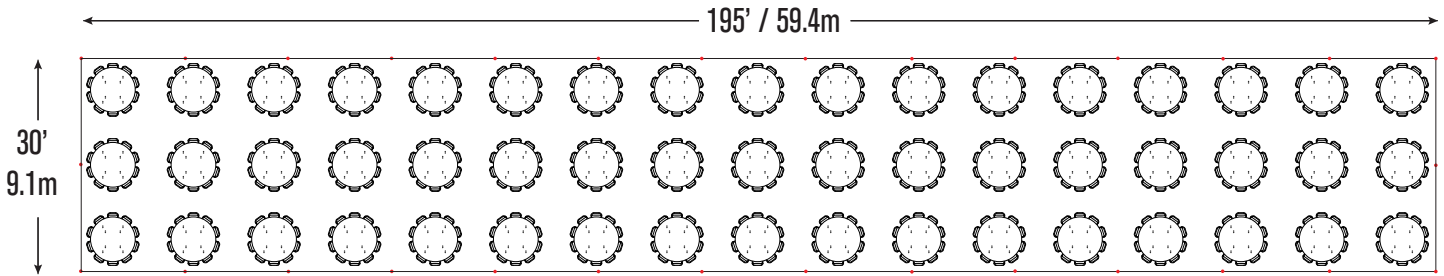

# Event & Party Layout - 30' x 195' / 9.1m x 59.4m Frame Tent

51- 72" Wood Round Tables  
510- Folding Chairs

45- 60" Wood Round Tables  
360- Folding Chairs

56- 8' Wood Banquet Tables  
560- Folding Chairs

● = Legs

\*Minimum Seating Layouts\*

A Division of CELINA TENT

For more information visit [www.GetTent.com](http://www.GetTent.com) / 419-586-3610 / 1-866-GET-TENT

# Event & Party Layout - 30' x 195' / 9.1m x 59.4m Frame Tent