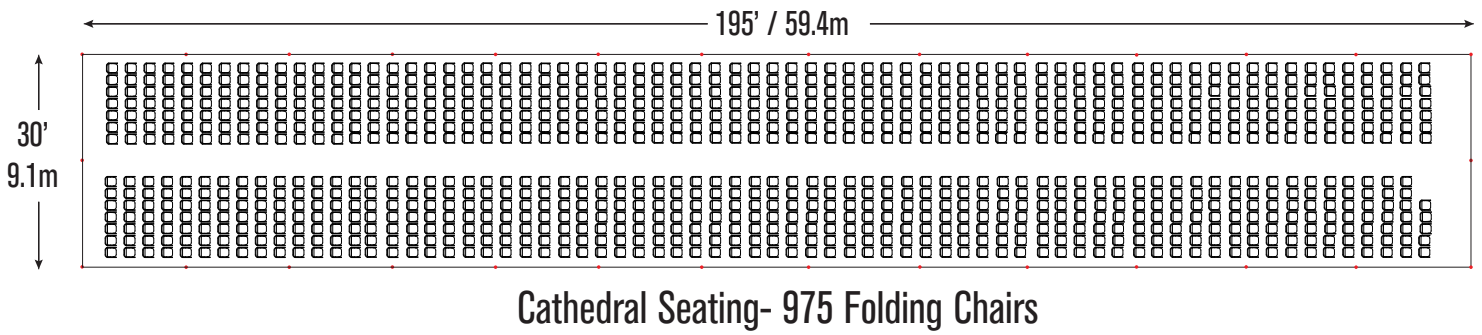

● = Legs

\*Minimum Seating Layouts\*

A Division of CELINA TENT

For more information visit [www.GetTent.com](http://www.GetTent.com) / 419-586-3610 / 1-866-GET-TENT

# Event & Party Layout - 30' x 195' / 9.1m x 59.4m Frame Tent