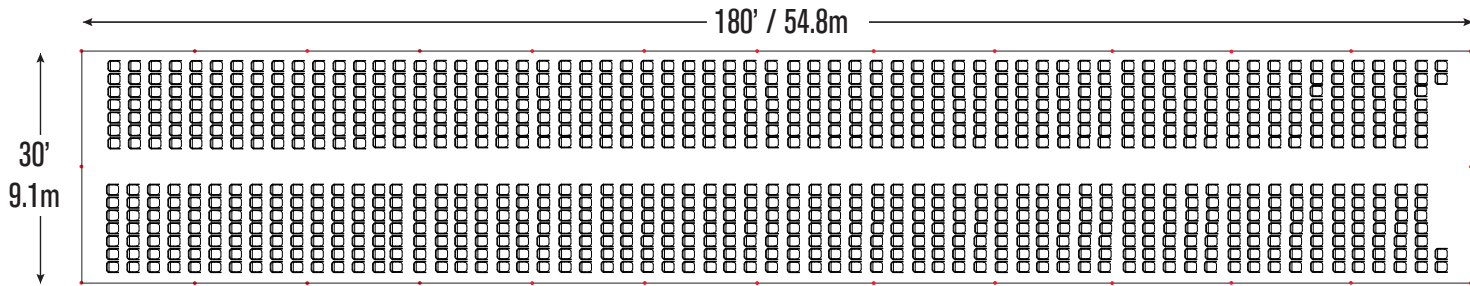

Minimum Seating Layouts

CELINA

A Division of **CELINA TENT**

For more information visit www.GetTent.com / 419-586-3610 / 1-866-GET-TENT

Event & Party Layout - 30' x 180' / 9.1m x 54.8m Frame Tent

60- 6' Wood Banquet Tables
360- Folding Chairs