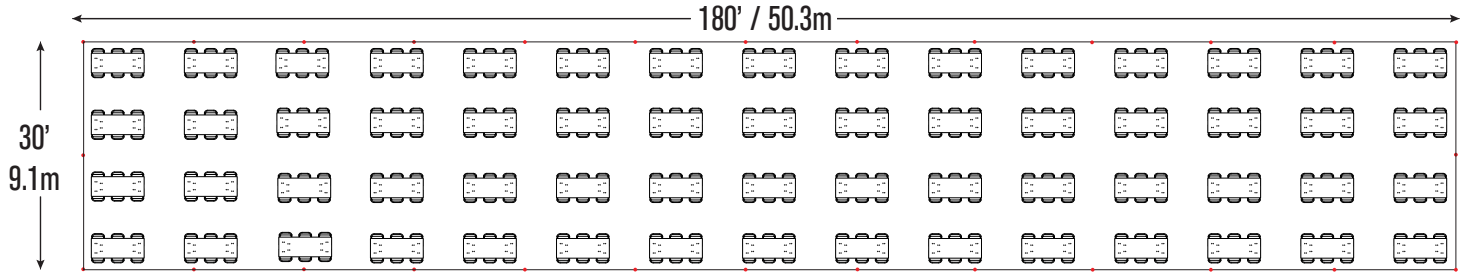

Poly

Poly Fan Back

Resin

60" Round

72" Round

6' Banquet

8' Banquet

● = Legs

Minimum Seating Layouts

CELINA

A Division of **CELINA TENT**

For more information visit www.GetTent.com / 419-586-3610 / 1-866-GET-TENT

Event & Party Layout - 30' x 180' / 9.1m x 54.8m Frame Tent

60- 6' Wood Banquet Tables
360- Folding Chairs