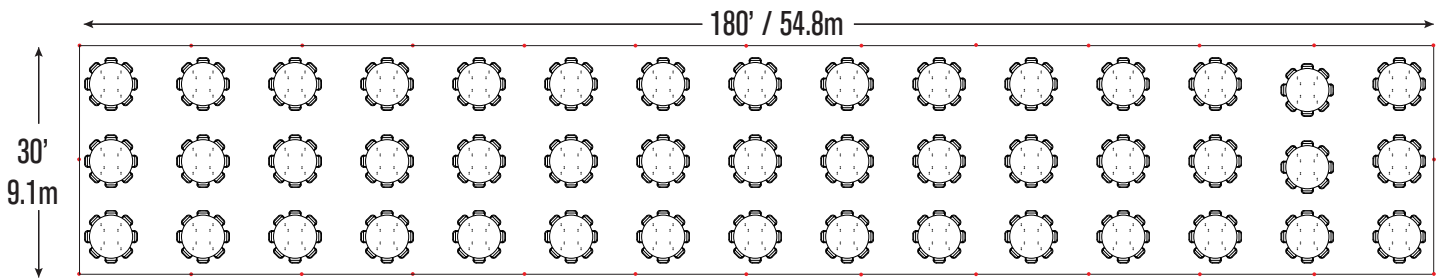

Event & Party Layout - 30' x 180' / 9.1m x 54.8m Frame Tent

45- 72" Wood Round Tables
450- Folding Chairs

45- 60" Wood Round Tables
360- Folding Chairs

60- 8' Wood Banquet Tables
600- Folding Chairs

Folding Chairs & Tables

Poly

Poly Fan Back

Resin

60" Round

72" Round

6' Banquet

8' Banquet

● = Legs

Minimum Seating Layouts

CELINA

A Division of **CELINA TENT**

For more information visit www.GetTent.com / 419-586-3610 / 1-866-GET-TENT

Event & Party Layout - 30' x 180' / 9.1m x 54.8m Frame Tent

60- 6' Wood Banquet Tables
360- Folding Chairs