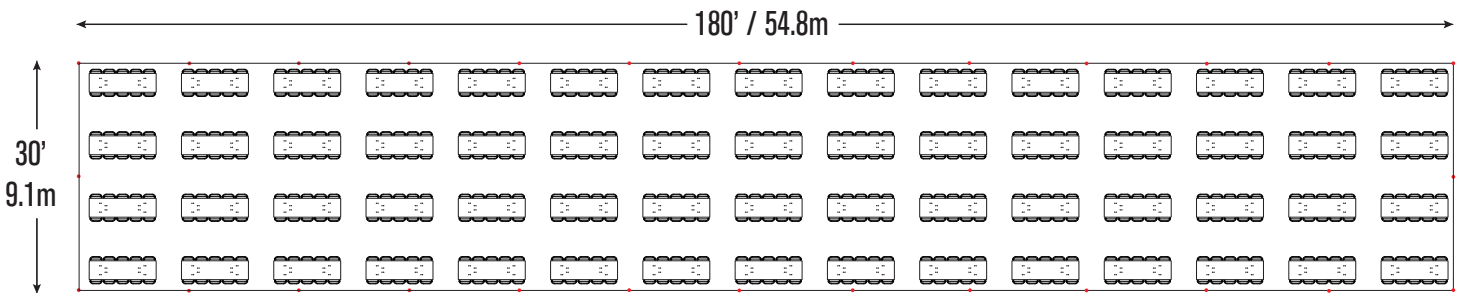

Event & Party Layout - 30' x 180' / 9.1m x 54.8m Frame Tent

45- 72" Wood Round Tables
450- Folding Chairs

45- 60" Wood Round Tables
360- Folding Chairs

60- 8' Wood Banquet Tables
600- Folding Chairs

Folding Chairs & Tables

Poly

Poly Fan Back

Resin

60" Round

72" Round

6' Banquet

8' Banquet

● = Legs

Minimum Seating Layouts

CELINA

A Division of **CELINA TENT**

For more information visit www.GetTent.com / 419-586-3610 / 1-866-GET-TENT

Event & Party Layout - 30' x 180' / 9.1m x 54.8m Frame Tent

60- 6' Wood Banquet Tables
360- Folding Chairs