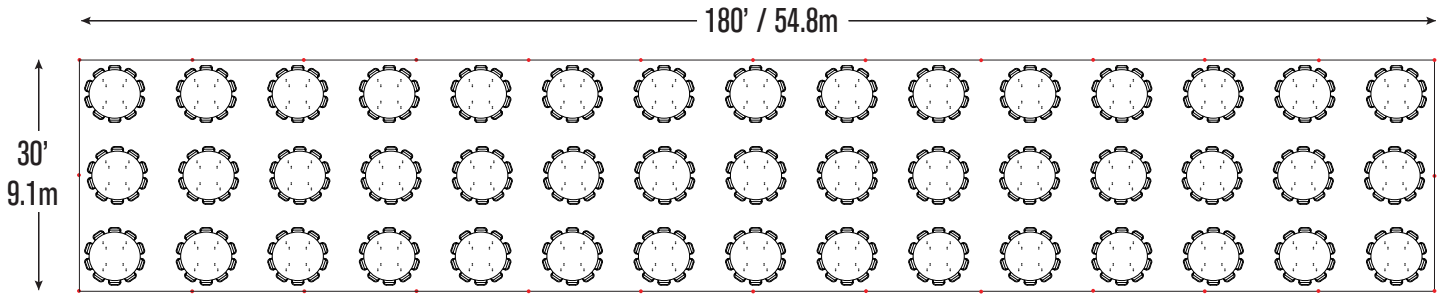

Event & Party Layout - 30' x 180' / 9.1m x 54.8m Frame Tent

45- 72" Wood Round Tables
450- Folding Chairs

45- 60" Wood Round Tables
360- Folding Chairs

60- 8' Wood Banquet Tables
600- Folding Chairs

Folding Chairs & Tables

Poly

Poly Fan Back

Resin

60" Round

72" Round

6' Banquet

8' Banquet

● = Legs

Minimum Seating Layouts

CELINA

A Division of **CELINA TENT**

For more information visit www.GetTent.com / 419-586-3610 / 1-866-GET-TENT

Event & Party Layout - 30' x 180' / 9.1m x 54.8m Frame Tent

60- 6' Wood Banquet Tables
360- Folding Chairs