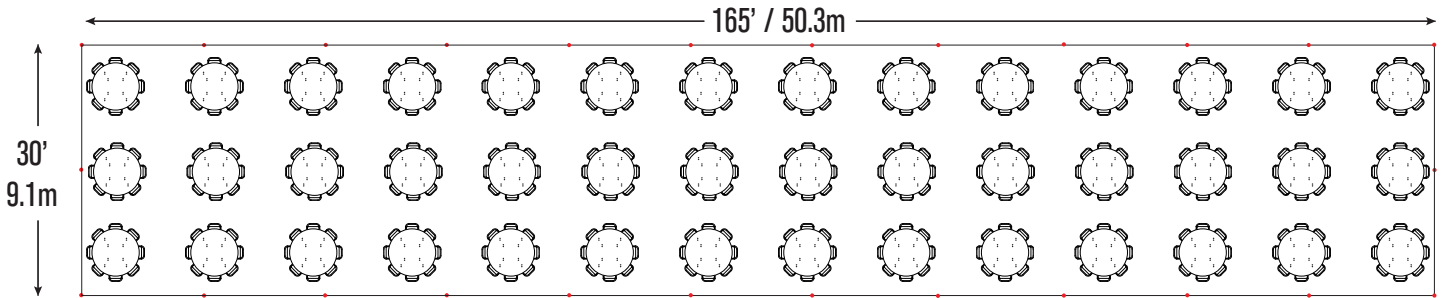

Event & Party Layout - 30' x 165' / 9.1m x 50.3m Frame Tent

42- 72" Wood Round Tables
420- Folding Chairs

42- 60" Wood Round Tables
336- Folding Chairs

56- 8' Wood Banquet Tables
560- Folding Chairs

Folding Chairs & Tables

Poly

Poly Fan Back

Resin

60" Round

72" Round

6' Banquet

8' Banquet

● = Legs

Minimum Seating Layouts

CELINA

A Division of **CELINA TENT**

For more information visit www.GetTent.com / 419-586-3610 / 1-866-GET-TENT

Event & Party Layout - 30' x 165' | 9.1m x 50.3m Frame Tent

56- 6' Wood Banquet Tables
336- Folding Chairs