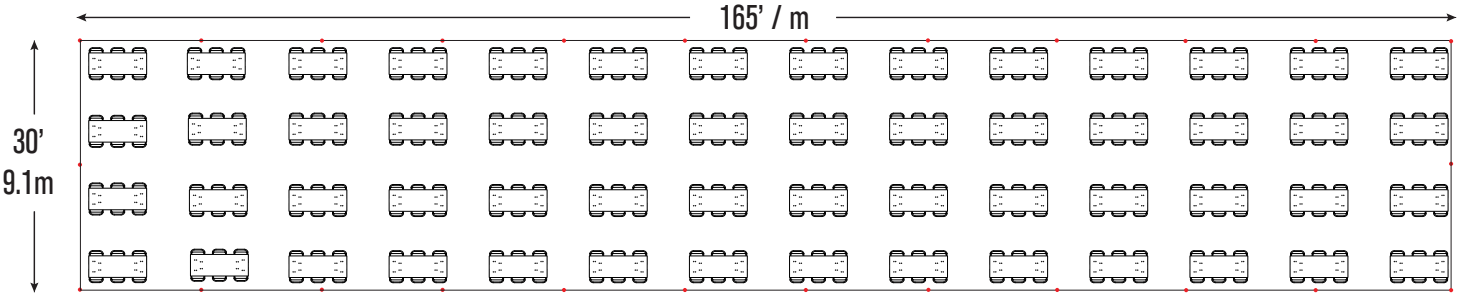

Poly

Poly Fan Back

Resin

60" Round

72" Round

6' Banquet

8' Banquet

● = Legs

Minimum Seating Layouts

CELINA

A Division of **CELINA TENT**

For more information visit www.GetTent.com / 419-586-3610 / 1-866-GET-TENT

Event & Party Layout - 30' x 165' | 9.1m x 50.3m Frame Tent

56- 6' Wood Banquet Tables
336- Folding Chairs