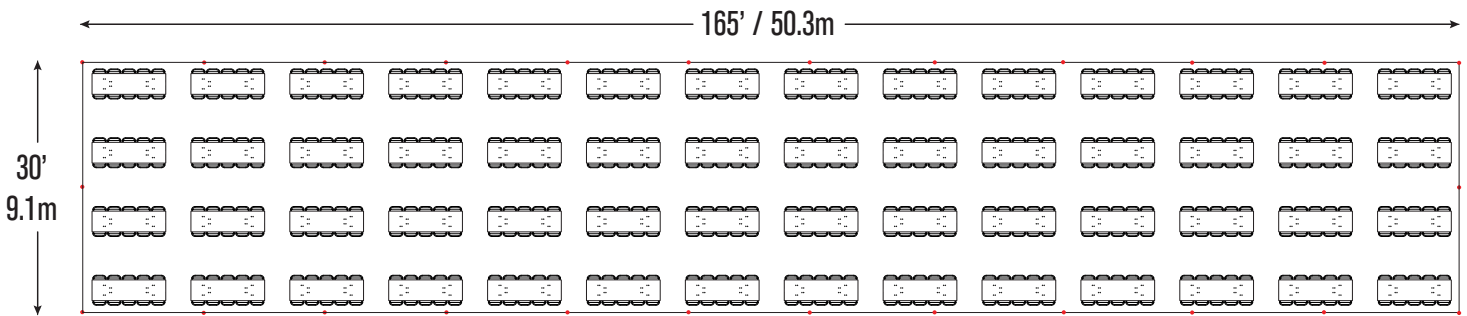

Event & Party Layout - 30' x 165' / 9.1m x 50.3m Frame Tent

42- 72" Wood Round Tables
420- Folding Chairs

42- 60" Wood Round Tables
336- Folding Chairs

56- 8' Wood Banquet Tables
560- Folding Chairs

Folding Chairs & Tables

Poly

Poly Fan Back

Resin

60" Round

72" Round

6' Banquet

8' Banquet

● = Legs

Minimum Seating Layouts

CELINA

A Division of **CELINA TENT**

For more information visit www.GetTent.com / 419-586-3610 / 1-866-GET-TENT

Event & Party Layout - 30' x 165' | 9.1m x 50.3m Frame Tent

56- 6' Wood Banquet Tables
336- Folding Chairs