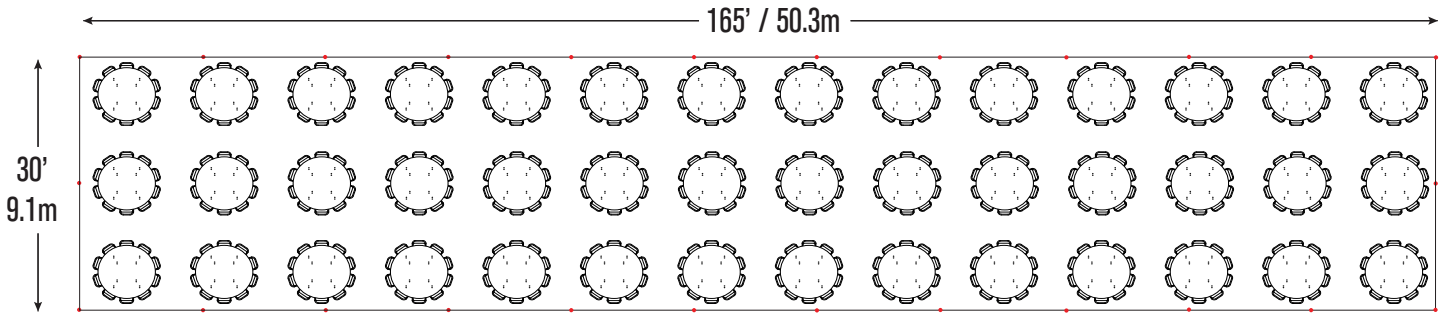

Event & Party Layout - 30' x 165' / 9.1m x 50.3m Frame Tent

42- 72" Wood Round Tables
420- Folding Chairs

42- 60" Wood Round Tables
336- Folding Chairs

56- 8' Wood Banquet Tables
560- Folding Chairs

Folding Chairs & Tables

Poly

Poly Fan Back

Resin

60" Round

72" Round

6' Banquet

8' Banquet

● = Legs

Minimum Seating Layouts

CELINA

A Division of **CELINA TENT**

For more information visit www.GetTent.com / 419-586-3610 / 1-866-GET-TENT

Event & Party Layout - 30' x 165' | 9.1m x 50.3m Frame Tent

56- 6' Wood Banquet Tables
336- Folding Chairs