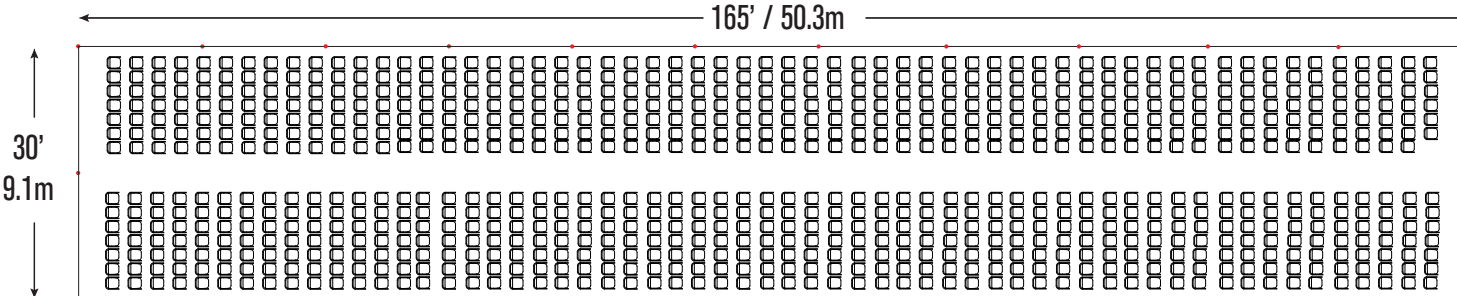

Minimum Seating Layouts

CELINA

A Division of **CELINA TENT**

For more information visit www.GetTent.com / 419-586-3610 / 1-866-GET-TENT

Event & Party Layout - 30' x 165' | 9.1m x 50.3m Frame Tent

56- 6' Wood Banquet Tables
336- Folding Chairs