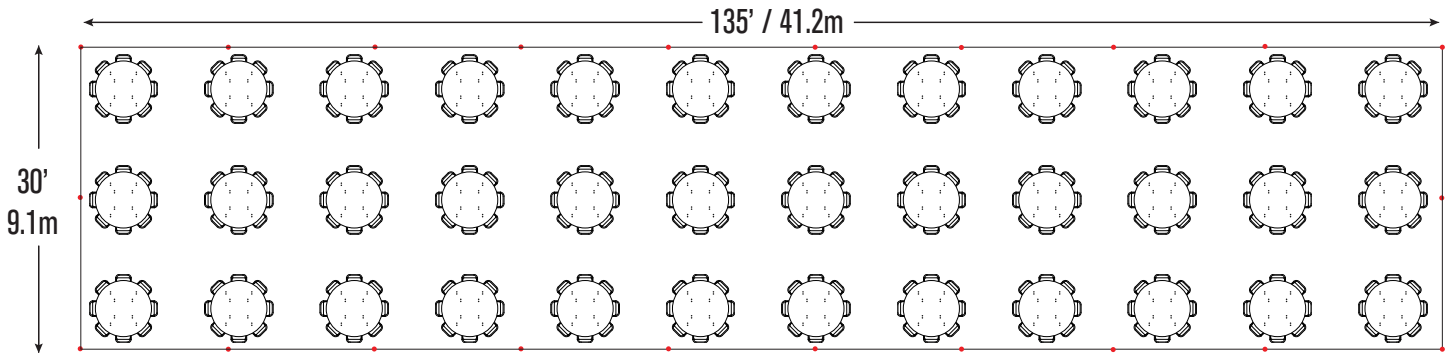

Event & Party Layout - 30' x 135' / 9.1m x 41.2m Frame Tent

36- 72" Wood Round Tables
360- Folding Chairs

36- 60" Wood Round Tables
288- Folding Chairs

Folding Chairs & Tables

Poly

Poly Fan Back

Resin

60" Round

72" Round

6' Banquet

8' Banquet

● = Legs

Minimum Seating Layouts

CELINA

A Division of **CELINA TENT**

For more information visit www.GetTent.com / 419-586-3610 / 1-866-GET-TENT

Event & Party Layout - 30' x 135' / 9.1m x 41.2m Frame Tent

48- 8' Wood Banquet Tables
480- Folding Chairs

48- 6' Wood Banquet Tables
288- Folding Chairs

Folding Chairs & Tables

Poly

Poly Fan Back

Resin

60" Round

Event & Party Layout - 30' x 135' | 9.1m x 41.2m Frame Tent

Cathedral Seating- 675 Folding Chairs

Folding Chairs & Tables

Poly

Poly Fan Back

Resin

60" Round

72" Round