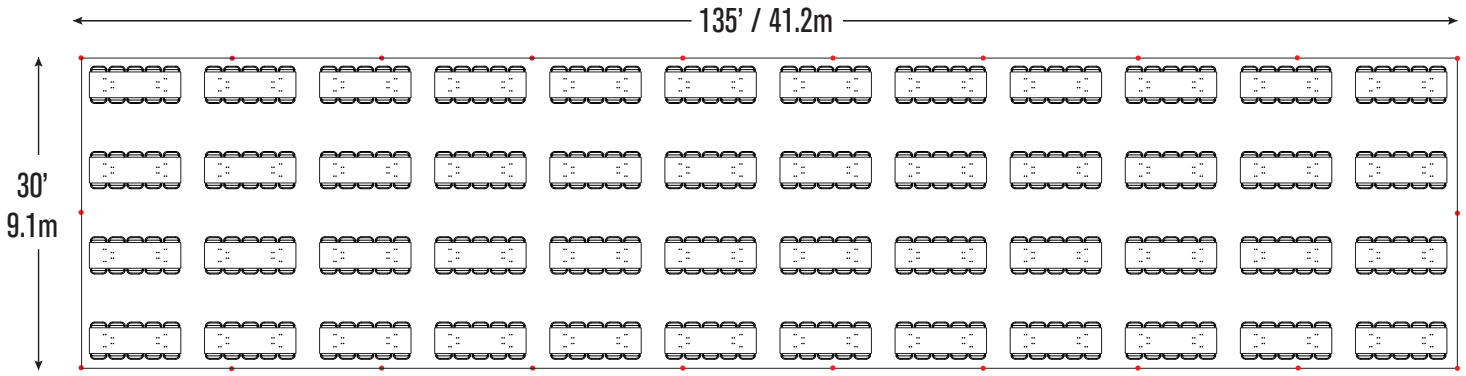

72" Round

6' Banquet

8' Banquet

● = Legs

Minimum Seating Layouts

CELINA

A Division of **CELINA TENT**

For more information visit www.GetTent.com / 419-586-3610 / 1-866-GET-TENT

Event & Party Layout - 30' x 135' / 9.1m x 41.2m Frame Tent

48- 8' Wood Banquet Tables
480- Folding Chairs

48- 6' Wood Banquet Tables
288- Folding Chairs

Folding Chairs & Tables

Poly

Poly Fan Back

Resin

60" Round

Event & Party Layout - 30' x 135' | 9.1m x 41.2m Frame Tent

Cathedral Seating- 675 Folding Chairs

Folding Chairs & Tables

Poly

Poly Fan Back

Resin

60" Round

72" Round