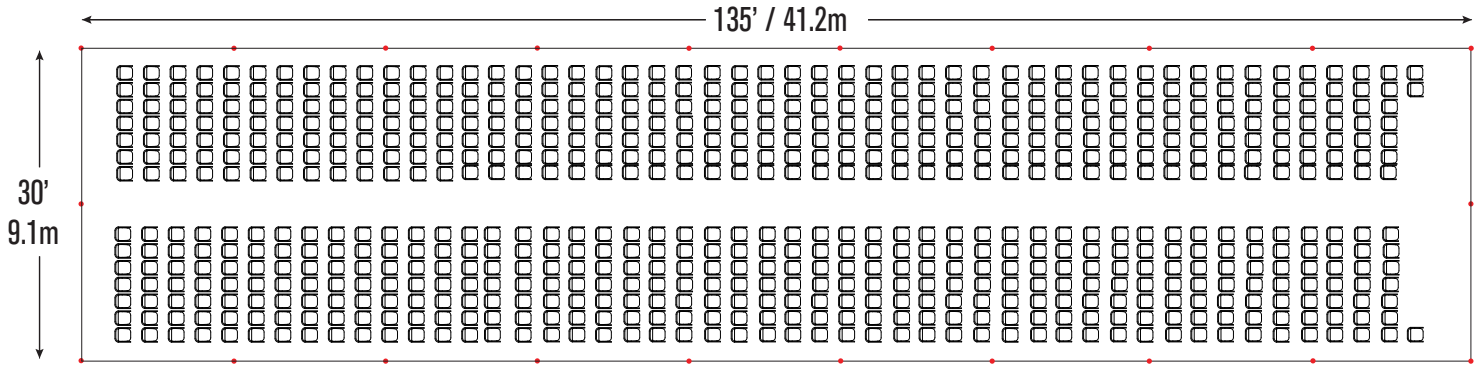

Event & Party Layout - 30' x 135' | 9.1m x 41.2m Frame Tent

Cathedral Seating- 675 Folding Chairs

Folding Chairs & Tables

● = Legs

Minimum Seating Layouts

A Division of CELINA TENT

For more information visit www.GetTent.com / 419-586-3610 / 1-866-GET-TENT