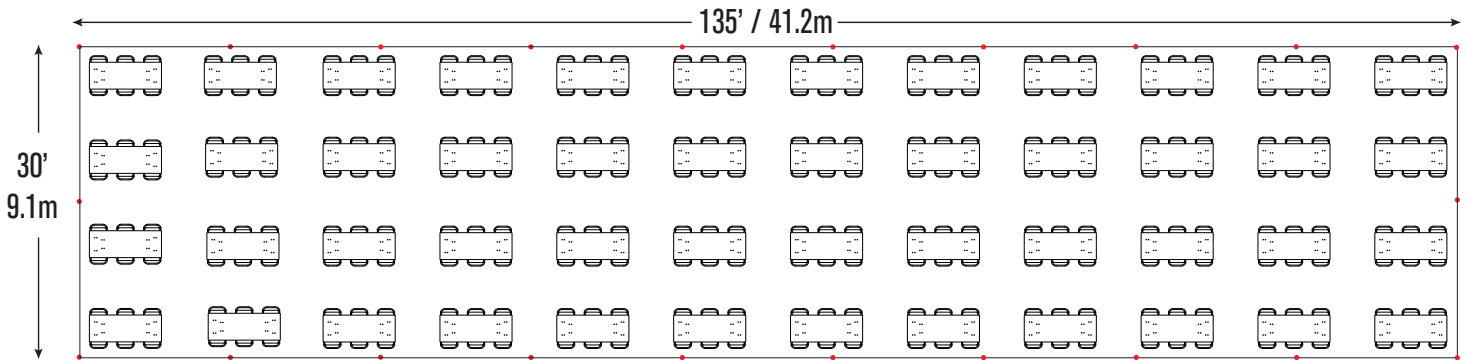

72" Round

6' Banquet

8' Banquet

● = Legs

Minimum Seating Layouts

CELINA

A Division of **CELINA TENT**

For more information visit www.GetTent.com / 419-586-3610 / 1-866-GET-TENT

Event & Party Layout - 30' x 135' / 9.1m x 41.2m Frame Tent

48- 8' Wood Banquet Tables
480- Folding Chairs

48- 6' Wood Banquet Tables
288- Folding Chairs

Folding Chairs & Tables

Poly

Poly Fan Back

Resin

60" Round