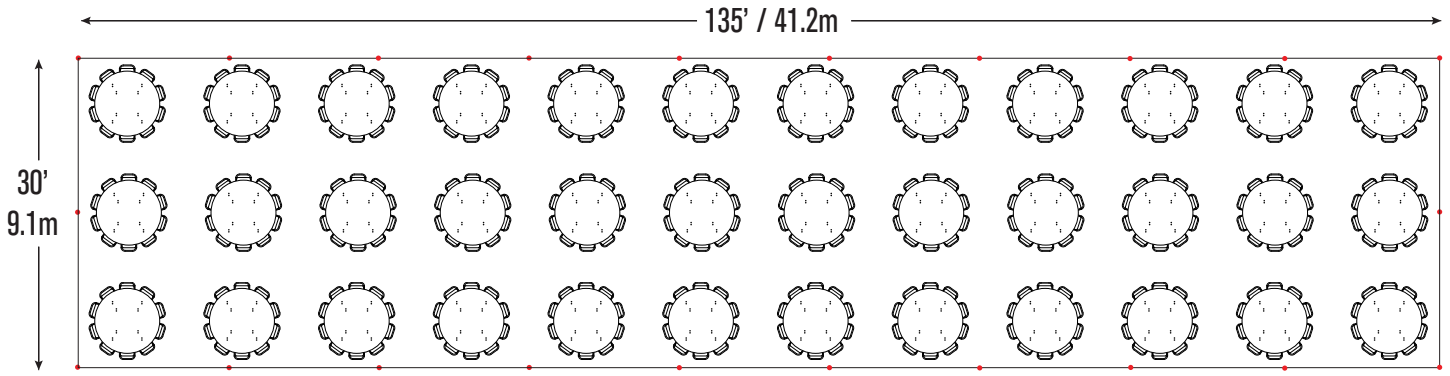

Event & Party Layout - 30' x 135' / 9.1m x 41.2m Frame Tent

36- 72" Wood Round Tables
360- Folding Chairs

36- 60" Wood Round Tables
288- Folding Chairs

Folding Chairs & Tables

Poly

Poly Fan Back

Resin

60" Round

72" Round

6' Banquet

8' Banquet

● = Legs

Minimum Seating Layouts

CELINA

A Division of **CELINA TENT**

For more information visit www.GetTent.com / 419-586-3610 / 1-866-GET-TENT

Event & Party Layout - 30' x 135' / 9.1m x 41.2m Frame Tent

48- 8' Wood Banquet Tables
480- Folding Chairs

48- 6' Wood Banquet Tables
288- Folding Chairs

Folding Chairs & Tables

Poly

Poly Fan Back

Resin

60" Round

Event & Party Layout - 30' x 135' | 9.1m x 41.2m Frame Tent

Cathedral Seating- 675 Folding Chairs

Folding Chairs & Tables

Poly

Poly Fan Back

Resin

60" Round

72" Round