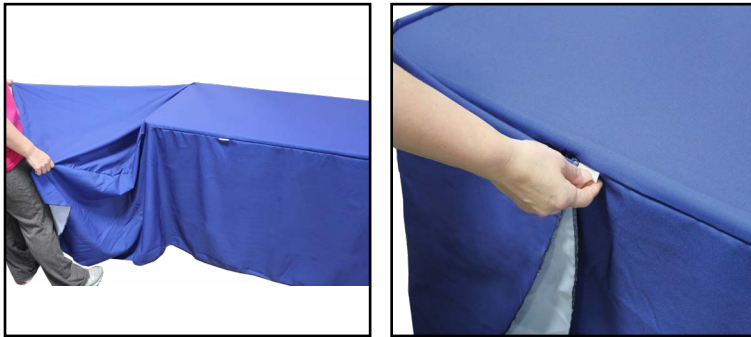

# 6' to 8' Convertible Table Covers

White with  
Color Logo

Solid Color  
with Logo

Full Dye  
Sublimation

Celina's Convertible Table Covers easily convert from a fitted to a draped table cover using hook and loop attachments and are offered with three different printing options and price points.

• 6'-8' Convertible Table Cover fits a standard 6' banquet table 72" (L) x 30" (W) x 30" (H) or a 8' banquet table 96" (L) x 30" (W) x 30" (H)

**Additional Product Details:**

- 100% Woven Polyester, long lasting & easy care
- Inks used in Celina's manufacturing processes are made with commercial grade pigments designed to resist color fading for 2 years. Colorfastness will vary depending on the product's exposure to direct sunlight.
- Serged Edges (Rounded corners on draped styles)
- Flame Resistant, meets CPAI-84
- Machine Washable
- Finished table cover will be shipped to you 5 days after payment & artwork approval
- No setup, art or hidden charges!
- Receive a Free Digital Proof on all orders
- All products created with your logo