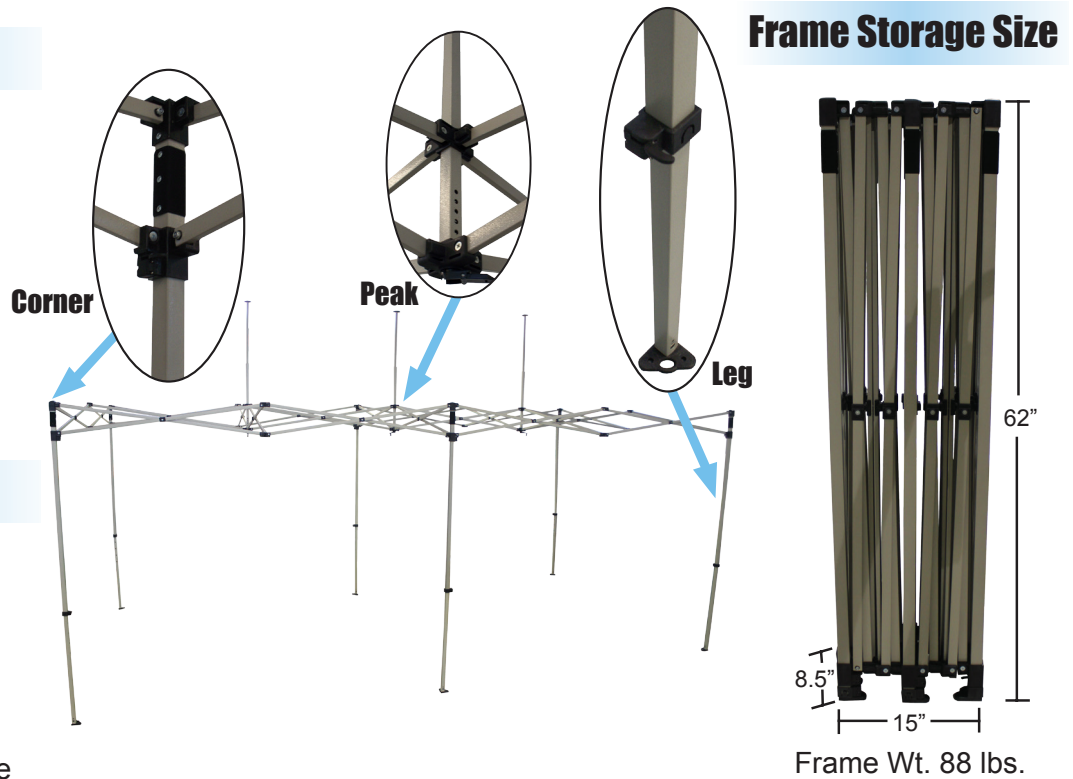

Dimensions/Other

- Side to Side: 118"/235"
- Upper Leg: 1.25"
- Lower Leg: 1.12"
- Truss size: 1" x 1/2"
- Peak Pole: 1"
- Peak Height: 50"
- Valance Height first hole: 72"
- Peak Height Comp/open: 135"
- Valance Height Comp/op: 86"
- Leg adjustments: 5
- Feet: Die Cast PV
- Frame Material: Steel
- Snap Button Style: Thumb Toggle
- Frame Closed Size: 15"x8.5"
- Height Closed: 62"
- Frame Weight: 88 lbs
- Frame Color: Beige-Tan
- Frame Texture: Beige-Tan

Visit www.GetTent.com
for Printing Options & to Order Online!

Package Includes

- | Qty: | Item: |
|------|--------------------------|
| 1 | 10x20 Steel Frame |
| 1 | 500 Denier Polyester Top |
| 4 | Steel Pins |
| 4 | Tie Down Ropes |

Sidewalls, Backdrops, Rail Skirts & other Accessories are optional.

Shipping Weights & Sizes

- Frame Shipping Box Size:
9.64" x 16" x 63"
- Weight:
111 lbs

* All measurements are approximate