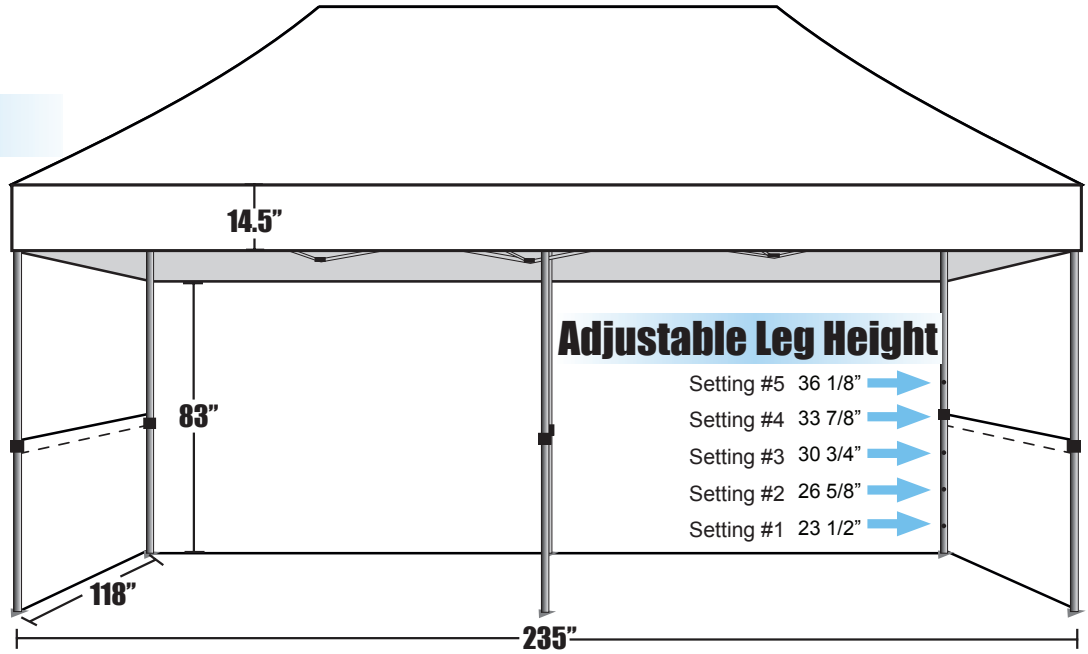

Dimensions/Other

- Side to Side: 118"/235"
- Upper Leg: 1.25"
- Lower Leg: 1.12"
- Truss size: 1" x 1/2"
- Peak Pole: 1"
- Peak Height: 50"
- Valance Height first hole: 72"
- Peak Height Comp/open: 135"
- Valance Height Comp/op: 86"
- Leg adjustments: 5
- Feet: Die Cast PV
- Frame Material: Steel
- Snap Button Style: Thumb Toggle
- Frame Closed Size: 15"x8.5"
- Height Closed: 62"
- Frame Weight: 88 lbs
- Frame Color: Beige-Tan
- Frame Texture: Beige-Tan

Visit www.GetTent.com
for Printing Options & to Order Online!

Package Includes

- | Qty: | Item: |
|------|--------------------------|
| 1 | 10x20 Steel Frame |
| 1 | 500 Denier Polyester Top |
| 4 | Steel Pins |
| 4 | Tie Down Ropes |

Sidewalls, Backdrops, Rail Skirts & other Accessories are optional.

Shipping Weights & Sizes

- Frame Shipping Box Size:
9.64" x 16" x 63"
- Weight:
111 lbs

* All measurements are approximate