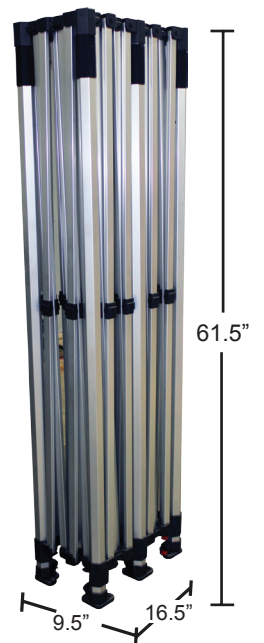

Frame Storage Size

* All measurements are approximate

Frame Wt. 65 lbs