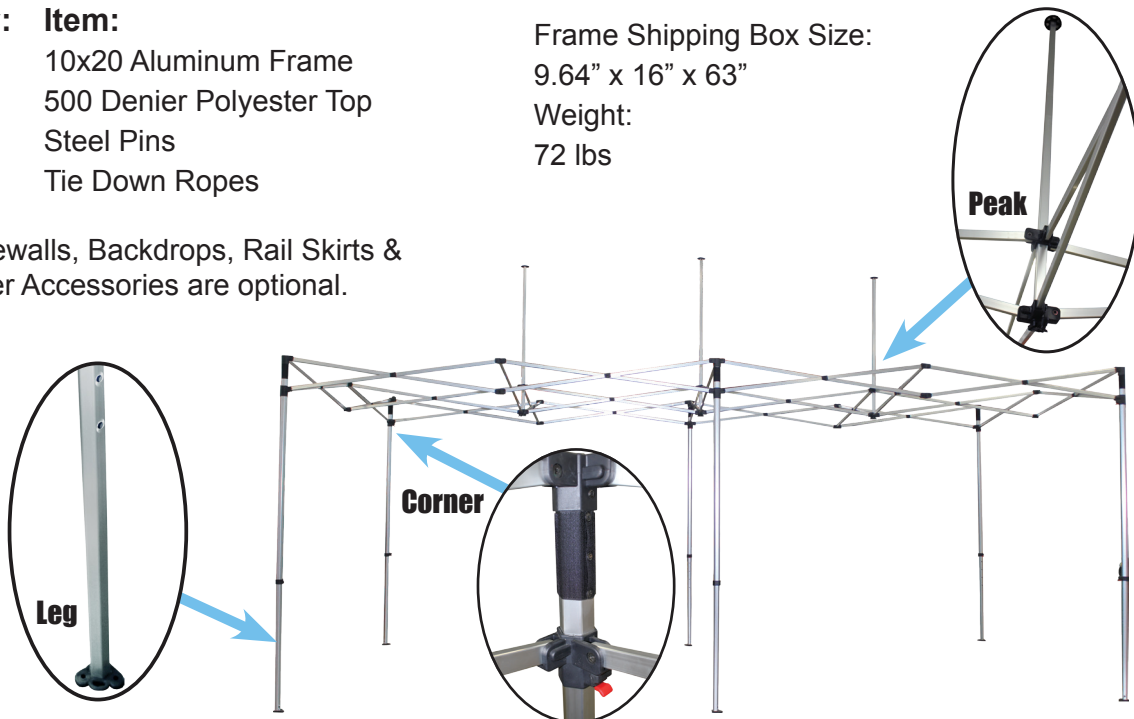

### Dimensions/Other

- Side to Side: 118.25"/234.5"
- Upper Leg: 1.25"
- Lower Leg: 1.12"
- Truss size: 1" x 1/2"
- Peak Pole: 1"
- Peak Height: 50.5"
- Valance Height first hole: 72"
- Peak Height Comp/open: 135.5"
- Valance Height Comp/op: 85"
- Leg adjustments: 5
- Feet: Die cast PVC
- Frame Material: Aluminum
- Snap Button Style: Thumb Button
- Frame Closed Size: 16.5"x9.5"
- Height Closed: 61.5"
- Frame Weight: 65 lbs
- Frame Color: Silver
- Frame Texture: Ribbed Silver

### Package Includes

- Qty: Item:**
- 1 10x20 Aluminum Frame
  - 1 500 Denier Polyester Top
  - 4 Steel Pins
  - 4 Tie Down Ropes

Sidewalls, Backdrops, Rail Skirts & other Accessories are optional.

### Frame Storage Size

\* All measurements are approximate

Frame Wt. 65 lbs