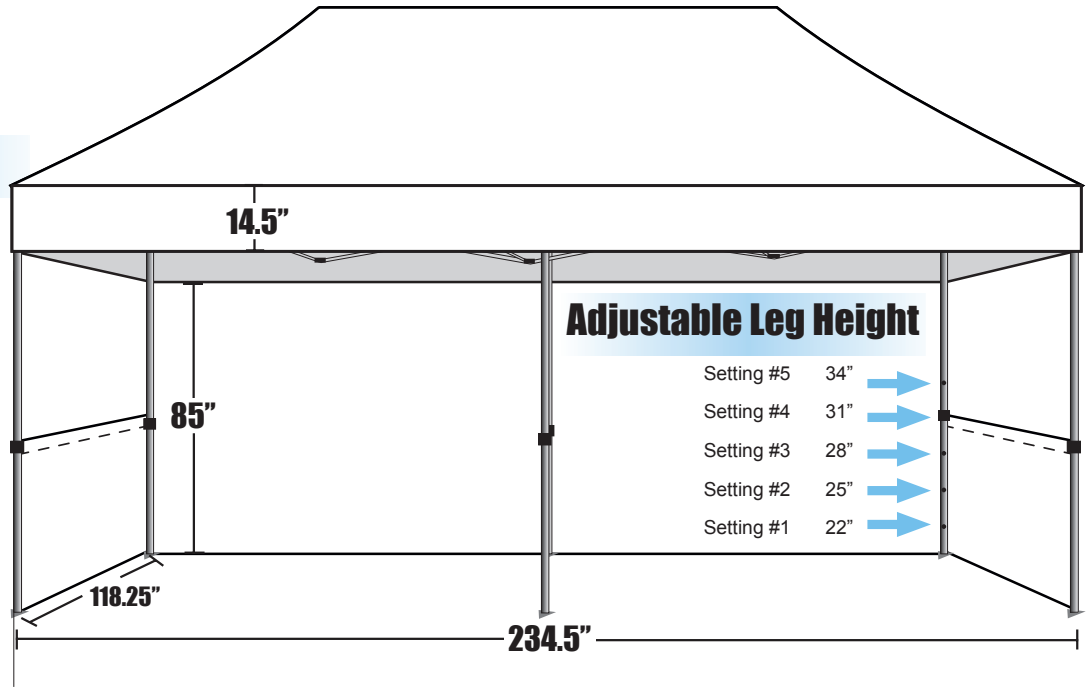

### Dimensions/Other

- Side to Side: 118.25"/234.5"
- Upper Leg: 1.25"
- Lower Leg: 1.12"
- Truss size: 1" x 1/2"
- Peak Pole: 1"
- Peak Height: 50.5"
- Valance Height first hole: 72"
- Peak Height Comp/open: 135.5"
- Valance Height Comp/op: 85"
- Leg adjustments: 5
- Feet: Die cast PVC
- Frame Material: Aluminum
- Snap Button Style: Thumb Button
- Frame Closed Size: 16.5"x9.5"
- Height Closed: 61.5"
- Frame Weight: 65 lbs
- Frame Color: Silver
- Frame Texture: Ribbed Silver

### Package Includes

- Qty: Item:**
- 1 10x20 Aluminum Frame
  - 1 500 Denier Polyester Top
  - 4 Steel Pins
  - 4 Tie Down Ropes

Sidewalls, Backdrops, Rail Skirts & other Accessories are optional.