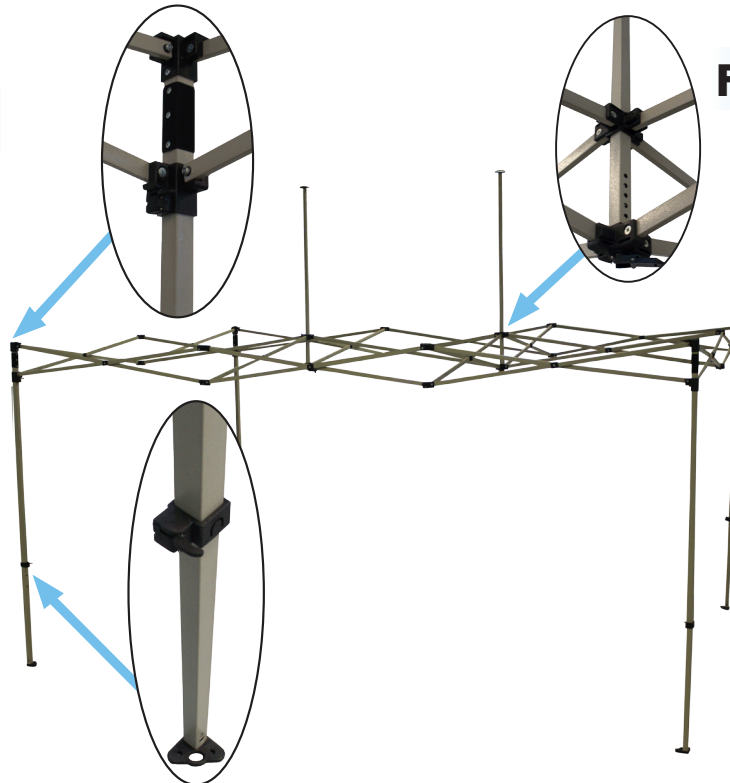

Dimensions/Other

- Side to Side: 118"/176"
- Upper Leg: 1.25"
- Lower Leg: 1.12"
- Truss size: 1" x 1/2"
- Peak Pole: 1"
- Peak Height: 50"
- Valance Height first hole: 72"
- Peak Height Comp/open: 135"
- Valance Height Comp/op: 86"
- Leg adjustments: 5
- Feet: Die Cast PV
- Frame Material: Steel
- Snap Button Style: Thumb Toggle
- Frame Closed Size: 11.5"x8.5"
- Height Closed: 62"
- Frame Weight: 73 lbs
- Frame Color: Beige-Tan
- Frame Texture: Beige-Tan

Visit www.GetTent.com
for Printing Options & to Order Online!

Package Includes

- | | |
|-------------|--------------------------|
| Qty: | Item: |
| 1 | 10x15 Steel Frame |
| 1 | 500 Denier Polyester Top |
| 4 | Steel Pins |
| 4 | Tie Down Ropes |

Sidewalls, Backdrops, Rail Skirts & other Accessories are optional.

Shipping Weights & Sizes

- Frame Shipping Box Size:
9.05" x 12.20" x 63"
- Weight: 78 lbs

* All measurements are approximate

Frame Storage Size

Frame Wt. 73 lbs.