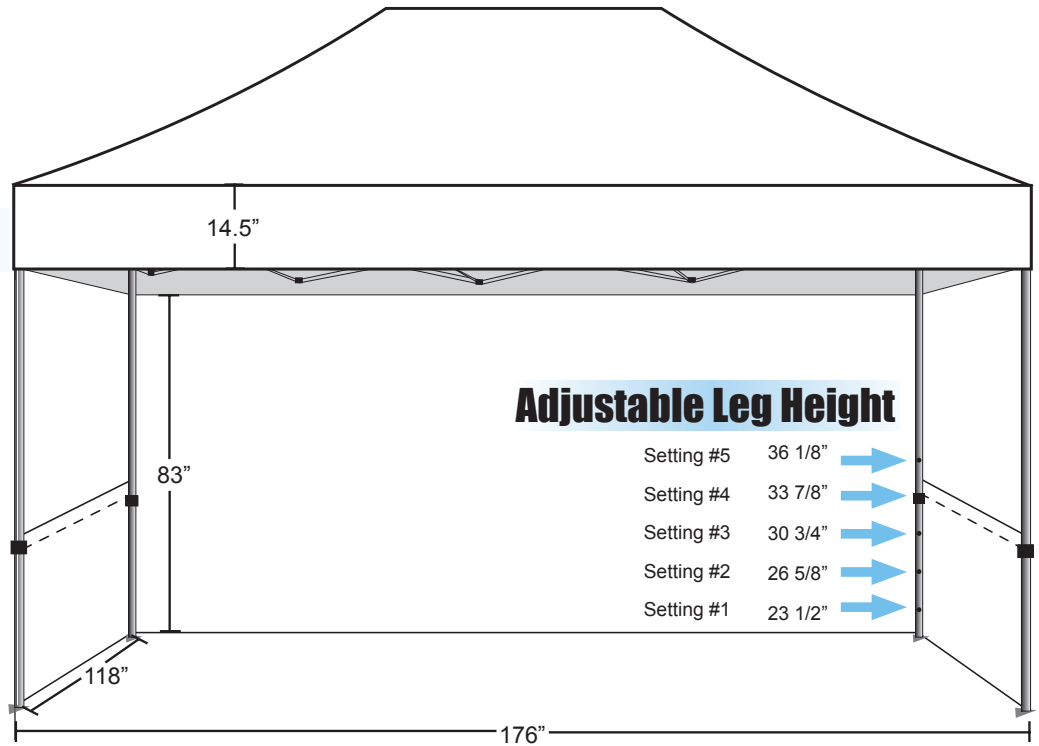

Dimensions/Other

- Side to Side: 118"/176"
- Upper Leg: 1.25"
- Lower Leg: 1.12"
- Truss size: 1" x 1/2"
- Peak Pole: 1"
- Peak Height: 50"
- Valance Height first hole: 72"
- Peak Height Comp/open: 135"
- Valance Height Comp/op: 86"
- Leg adjustments: 5
- Feet: Die Cast PV
- Frame Material: Steel
- Snap Button Style: Thumb Toggle
- Frame Closed Size: 11.5"x8.5"
- Height Closed: 62"
- Frame Weight: 73 lbs
- Frame Color: Beige-Tan
- Frame Texture: Beige-Tan

Visit www.GetTent.com
for Printing Options & to Order Online!

Package Includes

- | | |
|-------------|--------------------------|
| Qty: | Item: |
| 1 | 10x15 Steel Frame |
| 1 | 500 Denier Polyester Top |
| 4 | Steel Pins |
| 4 | Tie Down Ropes |

Sidewalls, Backdrops, Rail Skirts & other Accessories are optional.

Shipping Weights & Sizes

- Frame Shipping Box Size:
9.05" x 12.20" x 63"
- Weight: 78 lbs

* All measurements are approximate

Frame Storage Size

Frame Wt. 73 lbs.