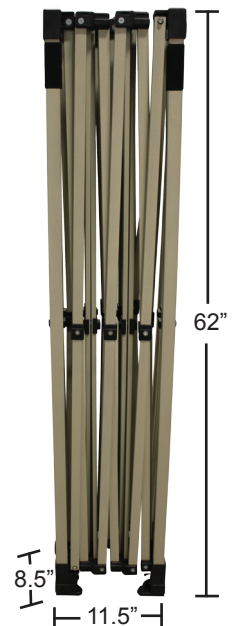

Dimensions/Other

- Side to Side: 118"/176"
- Upper Leg: 1.25"
- Lower Leg: 1.12"
- Truss size: 1" x 1/2"
- Peak Pole: 1"
- Peak Height: 50"
- Valance Height first hole: 72"
- Peak Height Comp/open: 135"
- Valance Height Comp/op: 86"
- Leg adjustments: 5
- Feet: Die Cast PV
- Frame Material: Steel
- Snap Button Style: Thumb Toggle
- Frame Closed Size: 11.5"x8.5"
- Height Closed: 62"
- Frame Weight: 73 lbs
- Frame Color: Beige-Tan
- Frame Texture: Beige-Tan

Visit www.GetTent.com
for Printing Options & to Order Online!

Package Includes

- | | |
|-------------|--------------------------|
| Qty: | Item: |
| 1 | 10x15 Steel Frame |
| 1 | 500 Denier Polyester Top |
| 4 | Steel Pins |
| 4 | Tie Down Ropes |

Sidewalls, Backdrops, Rail Skirts & other Accessories are optional.

Shipping Weights & Sizes

- Frame Shipping Box Size:
9.05" x 12.20" x 63"
- Weight: 78 lbs

* All measurements are approximate

Frame Storage Size

Frame Wt. 73 lbs.