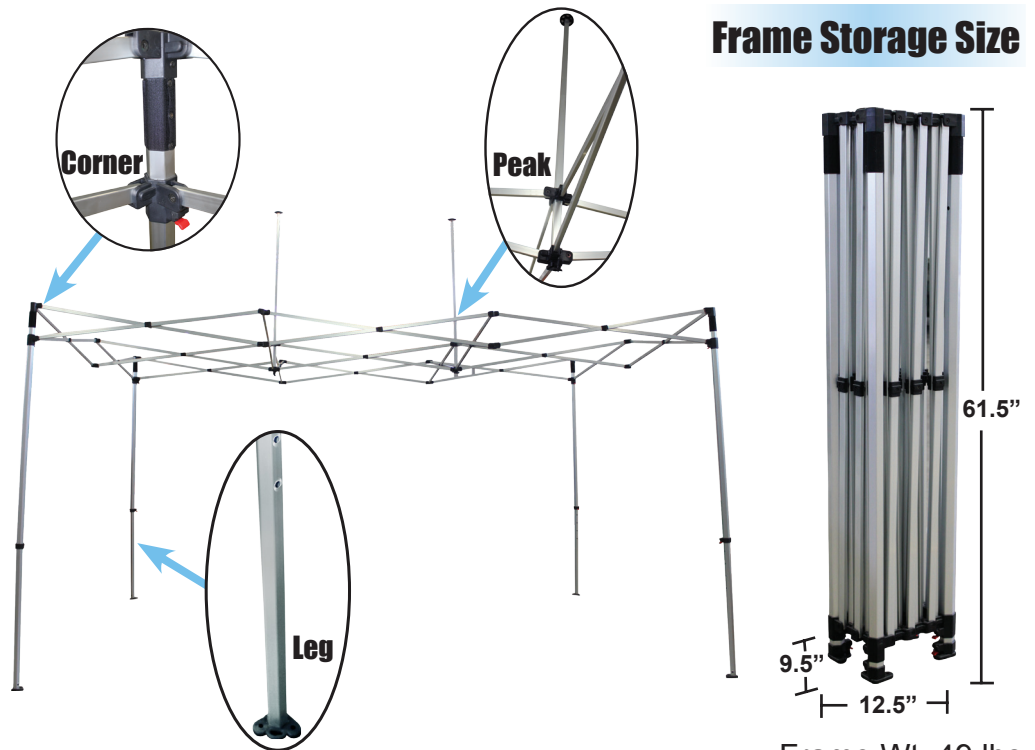

Dimensions/Other

- Side to Side: 118"/175.5"
- Upper Leg: 2"
- Lower Leg: 1.5"
- Truss size: 1" x 1/2"
- Peak Pole: 1"
- Peak Height: 50.5"
- Valance Height first hole: 72"
- Peak Height Comp/open: 135"
- Valance Height Comp/op: 84.5"
- Leg adjustments: 5
- Feet: Die cast PVC
- Frame Material: Aluminum
- Snap Button Style: Thumb Button
- Frame Closed Size: 12.5"x9.5"
- Height Closed: 61.5"
- Frame Weight: 49 lbs
- Frame Color: Silver
- Frame Texture: Ribbed Alum

Visit www.GetTent.com
for Printing Options & to Order Online!

Package Includes

- Qty: Item:**
- 1 10x15 Aluminum Frame
 - 1 500 Denier Polyester Top
 - 4 Steel Pins
 - 4 Tie Down Ropes

Sidewalls, Backdrops, Rail Skirts & other Accessories are optional.

Shipping Weights & Sizes

- Frame Shipping Box Size:
9.05" x 12.20" x 63"
- Weight: 55 lbs

* All measurements are approximate

Frame Storage Size

Frame Wt. 49 lbs