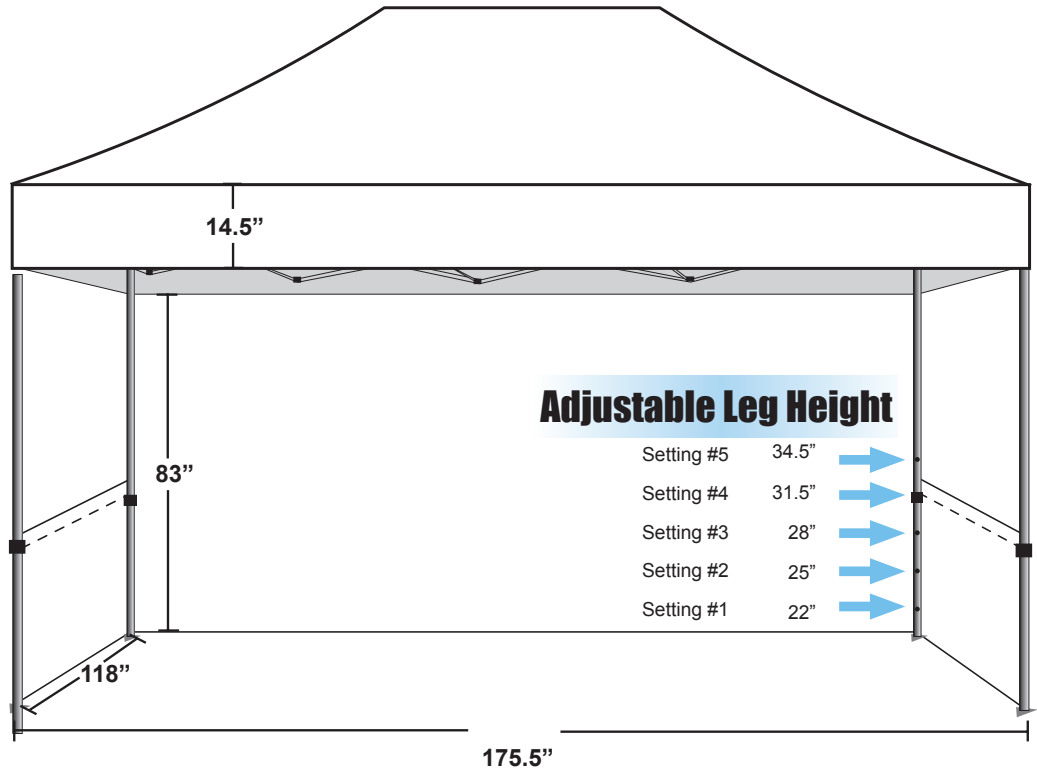

Dimensions/Other

- Side to Side: 118"/175.5"
- Upper Leg: 2"
- Lower Leg: 1.5"
- Truss size: 1" x 1/2"
- Peak Pole: 1"
- Peak Height: 50.5"
- Valance Height first hole: 72"
- Peak Height Comp/open: 135"
- Valance Height Comp/op: 84.5"
- Leg adjustments: 5
- Feet: Die cast PVC
- Frame Material: Aluminum
- Snap Button Style: Thumb Button
- Frame Closed Size: 12.5"x9.5"
- Height Closed: 61.5"
- Frame Weight: 49 lbs
- Frame Color: Silver
- Frame Texture: Ribbed Alum

Visit www.GetTent.com
for Printing Options & to Order Online!

Package Includes

- Qty: Item:**
- 1 10x15 Aluminum Frame
 - 1 500 Denier Polyester Top
 - 4 Steel Pins
 - 4 Tie Down Ropes

Sidewalls, Backdrops, Rail Skirts & other Accessories are optional.

Shipping Weights & Sizes

- Frame Shipping Box Size:
9.05" x 12.20" x 63"
- Weight: 55 lbs

* All measurements are approximate

Frame Storage Size

Frame Wt. 49 lbs