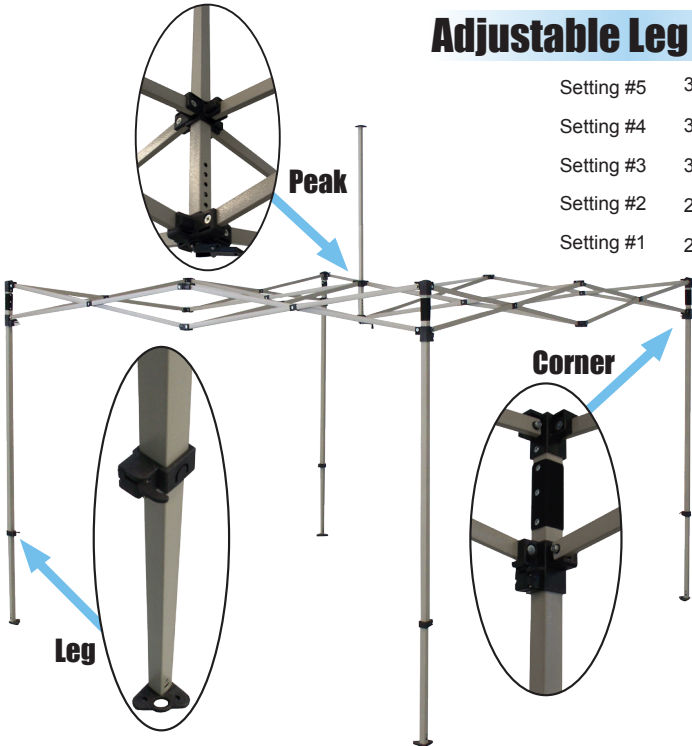

FAST SHADE

Visit www.GetTent.com
for Printing Options & to Order Online!

Package Includes

- Qty: Item:**
- 1 10x10 Steel Frame
 - 1 500 Denier Polyester Top
 - 4 Steel Pins
 - 4 Tie Down Ropes

Sidewalls, Backdrops, Rail Skirts & other Accessories are optional.

Shipping Weights & Sizes

Frame Shipping Box Size:
9.05" x 9.05" x 63"
Weight: 54 lbs

* All measurements are approximate

Dimensions/Other

- Side to Side: 118"
- Upper Leg: 1.25"
- Lower Leg: 1.12"
- Truss size: 1" x 1/2"
- Peak Pole: 1"
- Peak Height: 50"
- Valance Height first hole: 72"
- Peak Height Comp/open: 135"
- Valance Height Comp/op: 86"
- Leg adjustments: 5
- Feet: Die cast PV
- Frame Material: Steel
- Snap Button Style: Thumb Toggle
- Frame Closed Size: 8.5" x 8.5"
- Height Closed: 62"
- Frame Weight: 52 lbs
- Frame Color: Beige-Tan
- Frame Texture: Beige-Tan

Frame Storage Size

Frame Wt. 52 lbs.