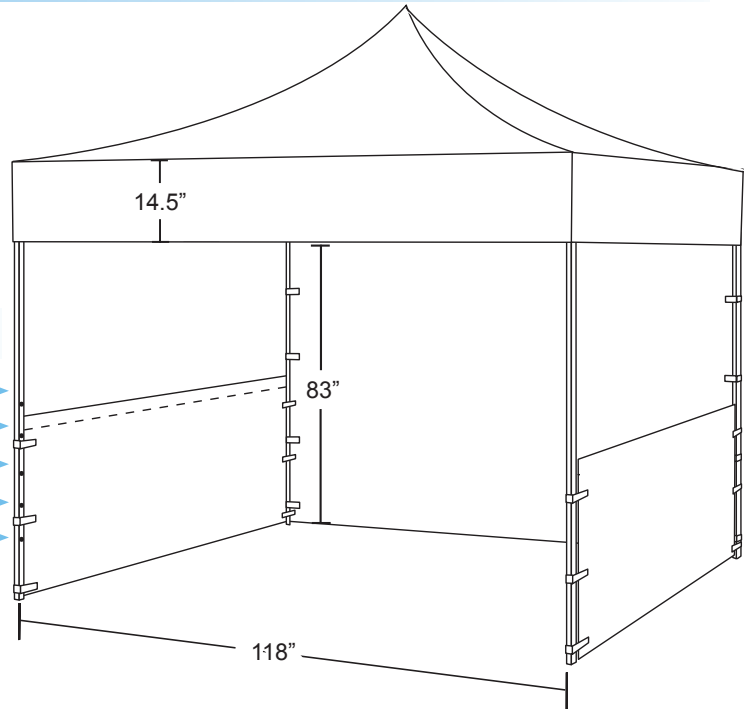

FAST SHADE

Visit www.GetTent.com
for Printing Options & to Order Online!

Package Includes

- Qty: Item:**
- 1 10x10 Steel Frame
 - 1 500 Denier Polyester Top
 - 4 Steel Pins
 - 4 Tie Down Ropes

Sidewalls, Backdrops, Rail Skirts & other Accessories are optional.

Shipping Weights & Sizes

Frame Shipping Box Size:
9.05" x 9.05" x 63"
Weight: 54 lbs

* All measurements are approximate

Dimensions/Other

- Side to Side: 118"
- Upper Leg: 1.25"
- Lower Leg: 1.12"
- Truss size: 1" x 1/2"
- Peak Pole: 1"
- Peak Height: 50"
- Valance Height first hole: 72"
- Peak Height Comp/open: 135"
- Valance Height Comp/op: 86"
- Leg adjustments: 5
- Feet: Die cast PV
- Frame Material: Steel
- Snap Button Style: Thumb Toggle
- Frame Closed Size: 8.5" x 8.5"
- Height Closed: 62"
- Frame Weight: 52 lbs
- Frame Color: Beige-Tan
- Frame Texture: Beige-Tan

Frame Storage Size

Frame Wt. 52 lbs.