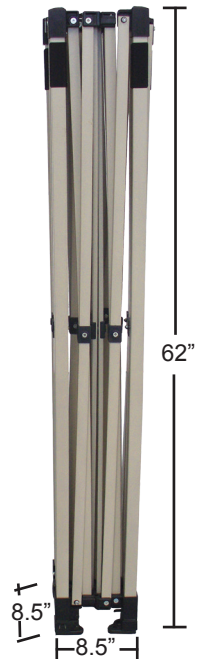

FAST SHADE

Visit www.GetTent.com
for Printing Options & to Order Online!

Package Includes

- Qty: Item:**
- 1 10x10 Steel Frame
 - 1 500 Denier Polyester Top
 - 4 Steel Pins
 - 4 Tie Down Ropes

Sidewalls, Backdrops, Rail Skirts & other Accessories are optional.

Shipping Weights & Sizes

Frame Shipping Box Size:
9.05" x 9.05" x 63"
Weight: 54 lbs

* All measurements are approximate

Dimensions/Other

- Side to Side: 118"
- Upper Leg: 1.25"
- Lower Leg: 1.12"
- Truss size: 1" x 1/2"
- Peak Pole: 1"
- Peak Height: 50"
- Valance Height first hole: 72"
- Peak Height Comp/open: 135"
- Valance Height Comp/op: 86"
- Leg adjustments: 5
- Feet: Die cast PV
- Frame Material: Steel
- Snap Button Style: Thumb Toggle
- Frame Closed Size: 8.5" x 8.5"
- Height Closed: 62"
- Frame Weight: 52 lbs
- Frame Color: Beige-Tan
- Frame Texture: Beige-Tan

Frame Storage Size

Frame Wt. 52 lbs.