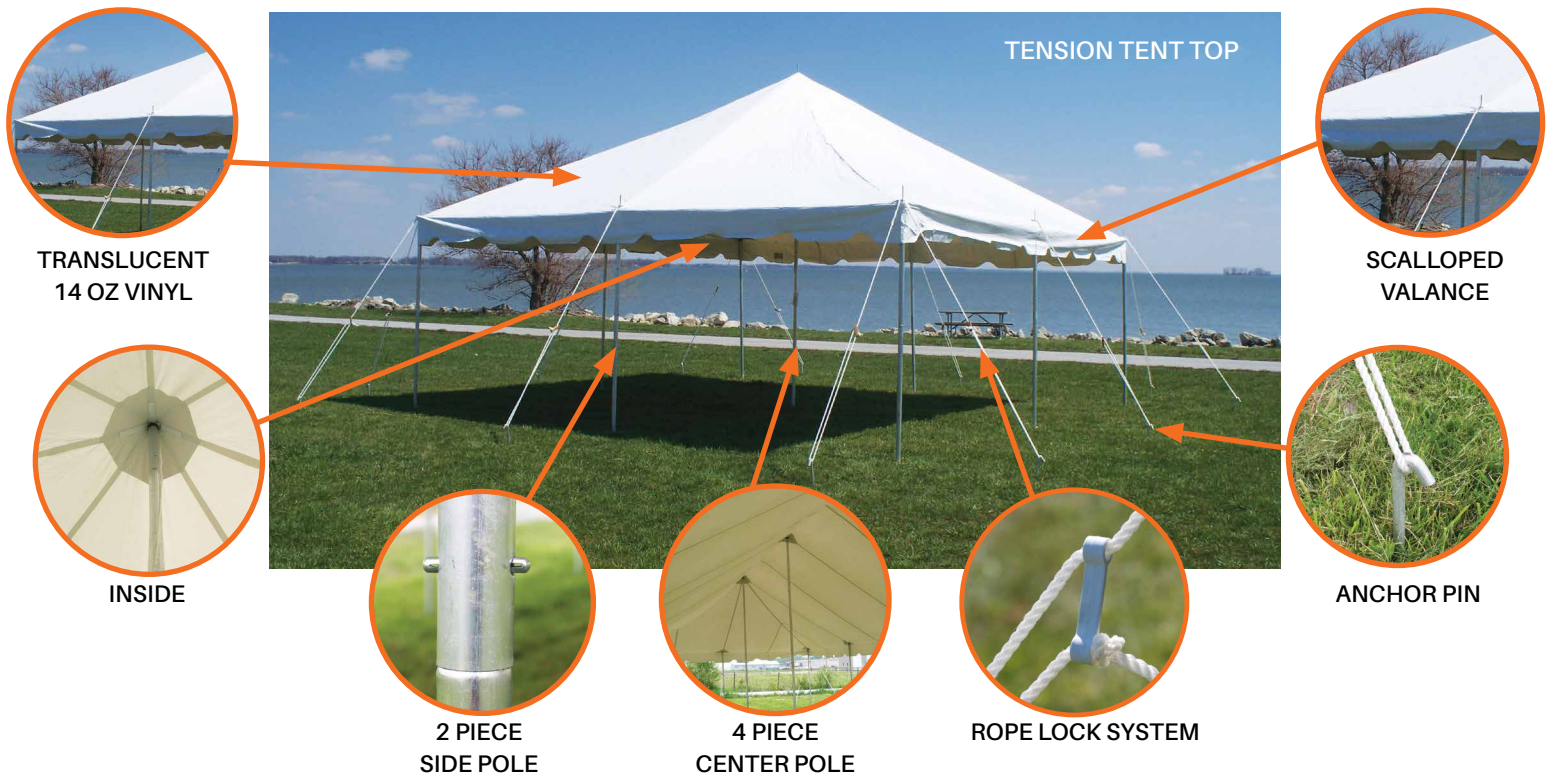

## PRESTO SERIES POLE CANOPY

Celina's 'Over the Counter Canopy', the Presto! Canopy is simple and affordable enough to be useful to both tent rental companies and for homeowner use as well. The Presto! Canopy comes with everything needed for immediate assembly, and includes roller bags for easy storage and transportation.

Lightweight Construction • Fast Installation • Easy-Assemble Poles

5373 State Route 29, Celina, Ohio 45822-9210 • Sales@Celina.com  
Celina.com • Youtube.com/CelinaTent • 419-586-3610 • 1-866-GET-TENT

### Component Overview:

Key					
Letter	A	B	C	D	E
Description	7' Side Poles (2 Piece)	12'9" Center Pole (4 Piece)	24.6" Anchoring Pins	Tent Top	Guy Ropes (Attached to tent top)

General Presto pole tent construction shown on a 20' x 20'

### Tent Construction:

- 14 oz (440 gsm) translucent, flame resistant, mold/mildew resistant vinyl
- 95% of tent top is bonded with heat sealed construction
- 1.75" (4.4 cm) galvanized sectional poles that secure with push buttons
- Roller bags for convenient storage and transportation
- 24" (60.9 cm) steel anchoring pin
- 7' (2.13 m) Two piece side poles
- 12' 9" (3.88 m) Four piece center pole(s) for 20' (6.1 m) wides
- 3/8" (9.5 mm) Outside diameter rope
- Replacement parts available
- Standard color solid white