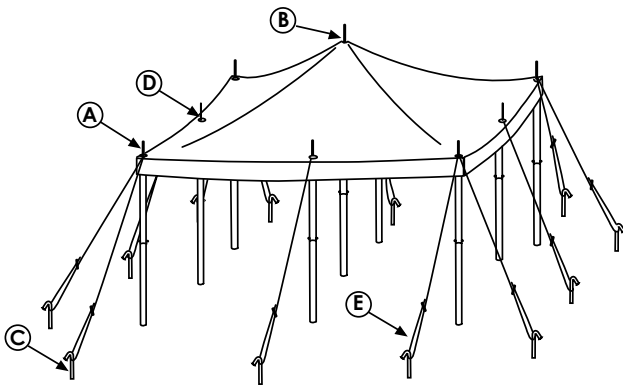

Lightweight Construction • Fast Installation • Easy-Assemble Poles

5373 State Route 29, Celina, Ohio 45822-9210 • Sales@Celina.com  
Celina.com • Youtube.com/CelinaTent • 419-586-3610 • 1-866-GET-TENT

### Component Overview:

Key					
Letter	A	B	C	D	E
Description	7' Side Poles (2 Piece)	12'9" Center Pole (4 Piece)	24.6" Anchoring Pins	Tent Top	Guy Ropes (Attached to tent top)

General Presto pole tent construction shown on a 20' x 20'

### Tent Construction:

- 14 oz (440 gsm) translucent, flame resistant, mold/mildew resistant vinyl
- 95% of tent top is bonded with heat sealed construction
- 1.75" (4.4 cm) galvanized sectional poles that secure with push buttons
- Roller bags for convenient storage and transportation
- 24" (60.9 cm) steel anchoring pin
- 7' (2.13 m) Two piece side poles
- 12' 9" (3.88 m) Four piece center pole(s) for 20' (6.1 m) wides
- 3/8" (9.5 mm) Outside diameter rope
- Replacement parts available
- Standard color solid white