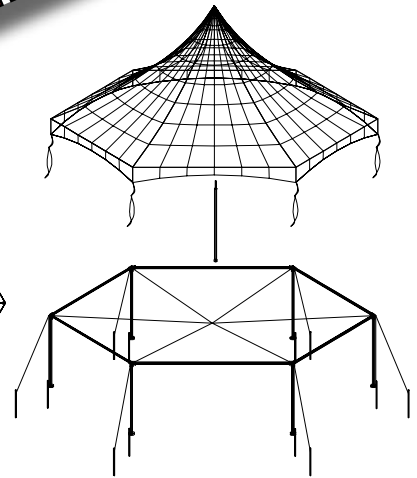

Frame Supported Tent

HEXAGON PINNACLE

Hexagon Pinnacle Cross Cables:

Hexagon Pinnacle packages include 16 oz. solid white blockout vinyl top, aluminum frame, aluminum cast fittings, 3 cross cables, center mast pole w/ pin, ratchet rope lock system, 1" corner ratchet straps, & 22" anchoring pins

- Designed and installed using tensioned cross cables
- Tensioned at each corner pole using our ratcheting rope lock system
- Elegant look for any occasion
- Quick and easy storage
- Installed in minutes

<u>Hexagon Pinnacle Cross Cable</u>	<u>Price</u>
20' Hexagon Cross Cable Tent	\$1,900.00
30' Hexagon Cross Cable Tent	\$2,900.00