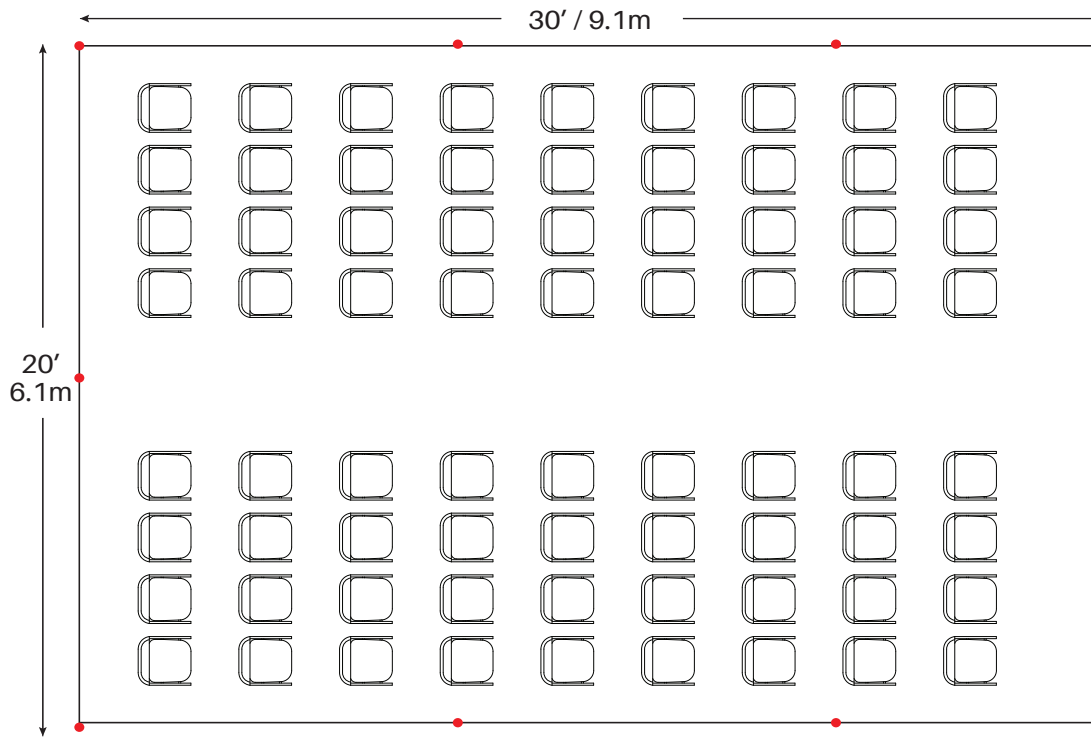

4 - 72" Round Tables
40 - Chairs

6 - 60" Round Tables
48 - Chairs

● = Legs

Minimum Seating Layouts

6-8' Banquet Tables
60 - Chairs

8-6' Banquet Tables
48- Chairs

● = Legs

Minimum Seating Layouts

Cathedral Seating - 72 Chairs

● = Legs

Minimum Seating Layouts