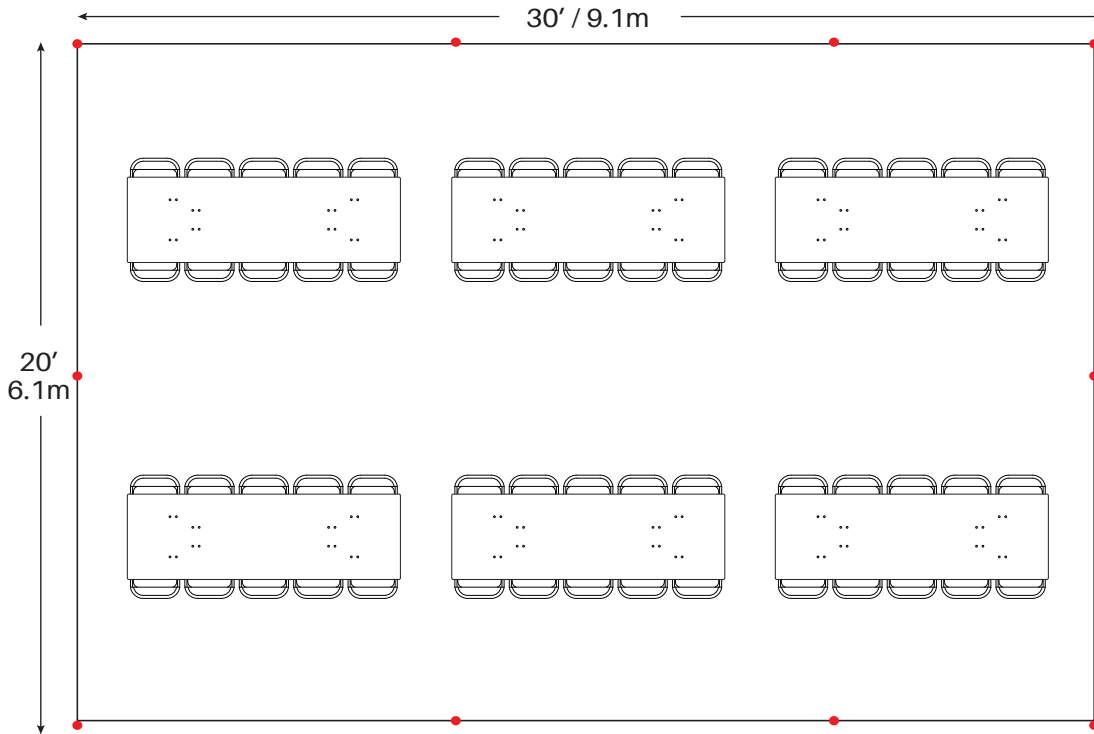

4 - 72" Round Tables
40 - Chairs

6 - 60" Round Tables
48 - Chairs

● = Legs

Minimum Seating Layouts

6-8' Banquet Tables
60 - Chairs

8-6' Banquet Tables
48- Chairs

● = Legs

Minimum Seating Layouts

Cathedral Seating - 72 Chairs

● = Legs

Minimum Seating Layouts