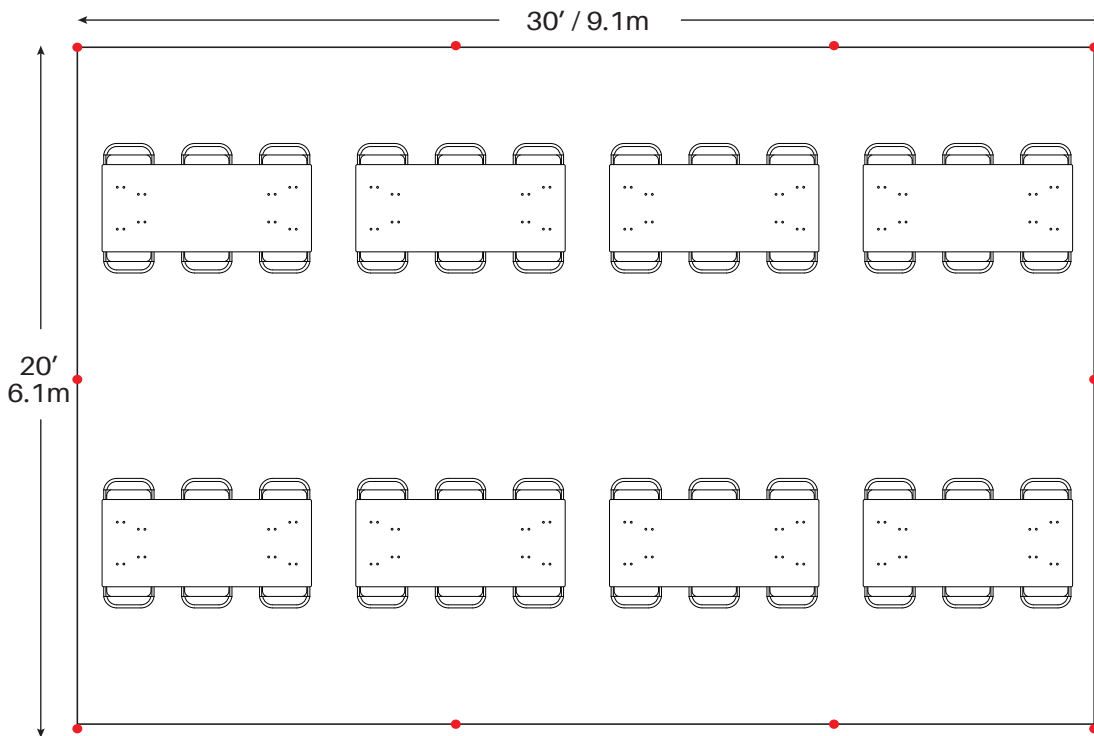

4 - 72" Round Tables
40 - Chairs

6 - 60" Round Tables
48 - Chairs

● = Legs

Minimum Seating Layouts

6-8' Banquet Tables
60 - Chairs

8-6' Banquet Tables
48- Chairs

● = Legs

Minimum Seating Layouts

Cathedral Seating - 72 Chairs

● = Legs

Minimum Seating Layouts