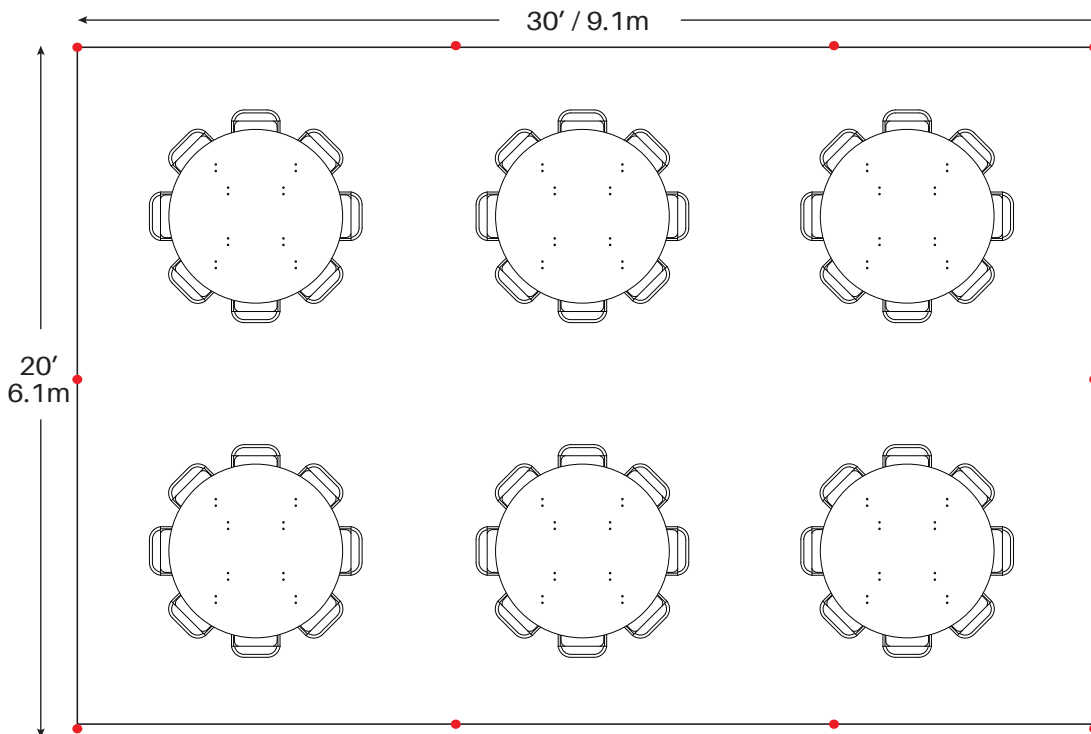

4 - 72" Round Tables
40 - Chairs

6 - 60" Round Tables
48 - Chairs

● = Legs

Minimum Seating Layouts

6-8' Banquet Tables
60 - Chairs

8-6' Banquet Tables
48- Chairs

● = Legs

Minimum Seating Layouts

Cathedral Seating - 72 Chairs

● = Legs

Minimum Seating Layouts